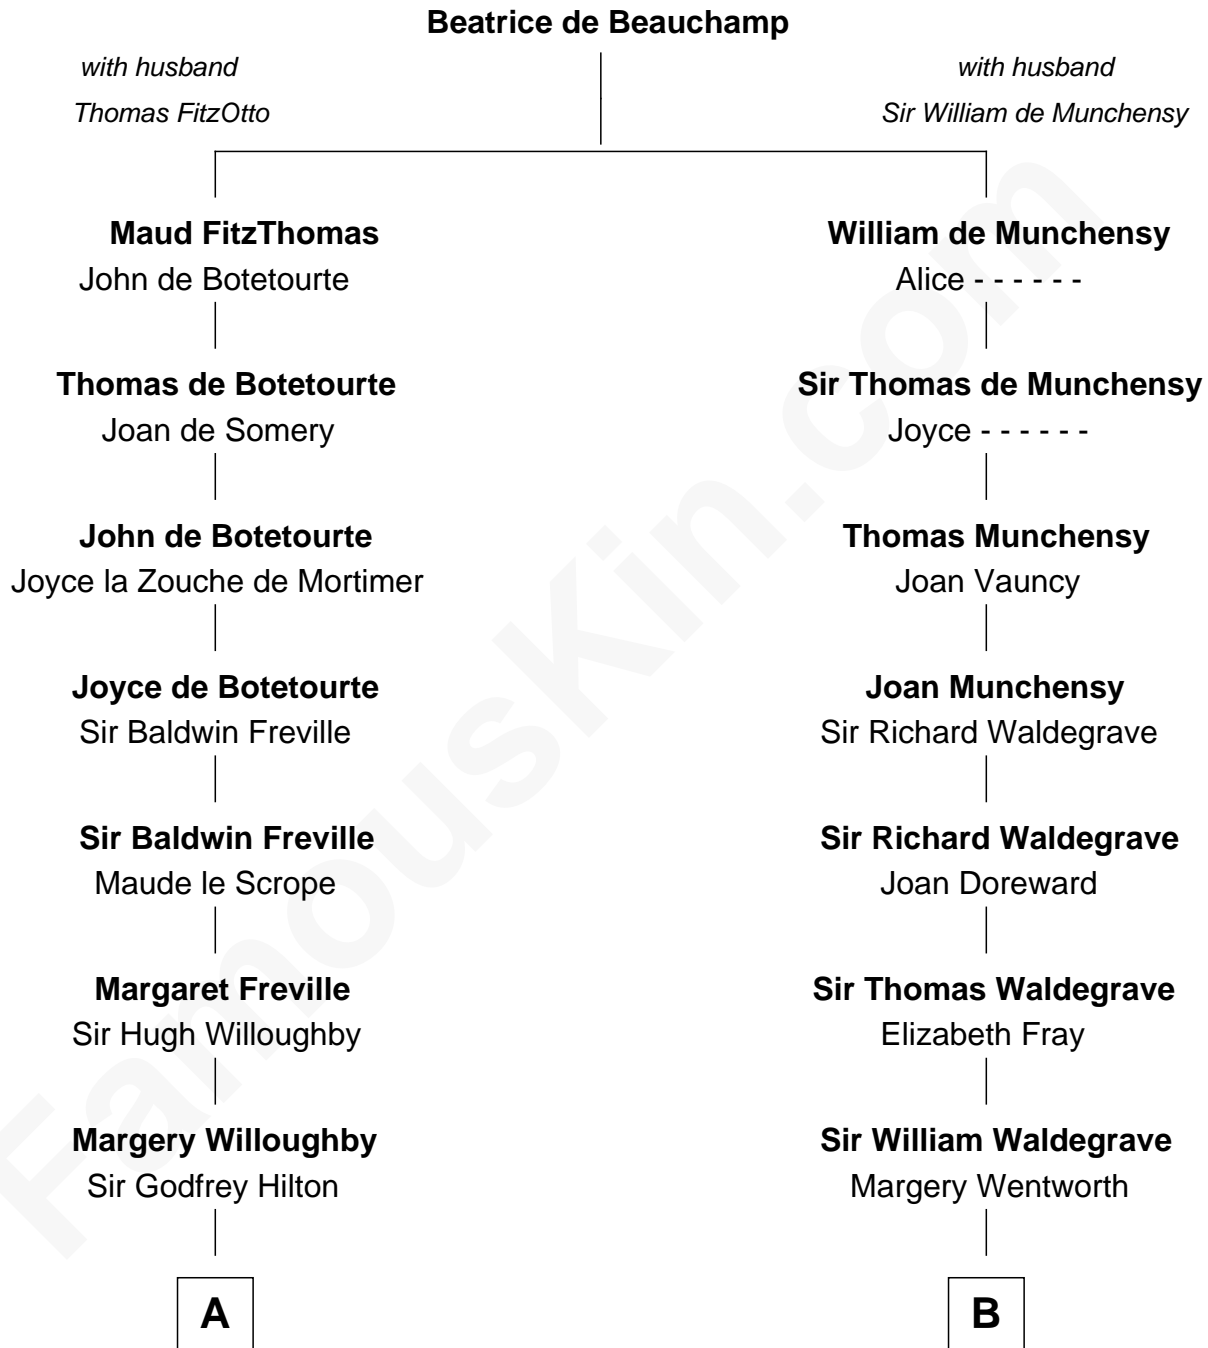

**FamousKin.com**  
**Relationship Chart of**  
**Franklin D. Roosevelt**  
*32nd U.S. President*

20th cousin 1 time removed of  
**Maggie Gyllenhaal**  
*Movie Actress*

**C**

**Anne Jean Robbins**  
Judge Joseph Lyman

**Catharine Robbins Lyman**  
Warren Delano

**Sara Delano**  
James Roosevelt

**Franklin D. Roosevelt**  
*32nd U.S. President*

**D**

**Anders Leonard Gyllenhaal**  
Selma Amanda Nelson

**Leonard Ephraim Gyllenhaal**  
Philo Pendleton