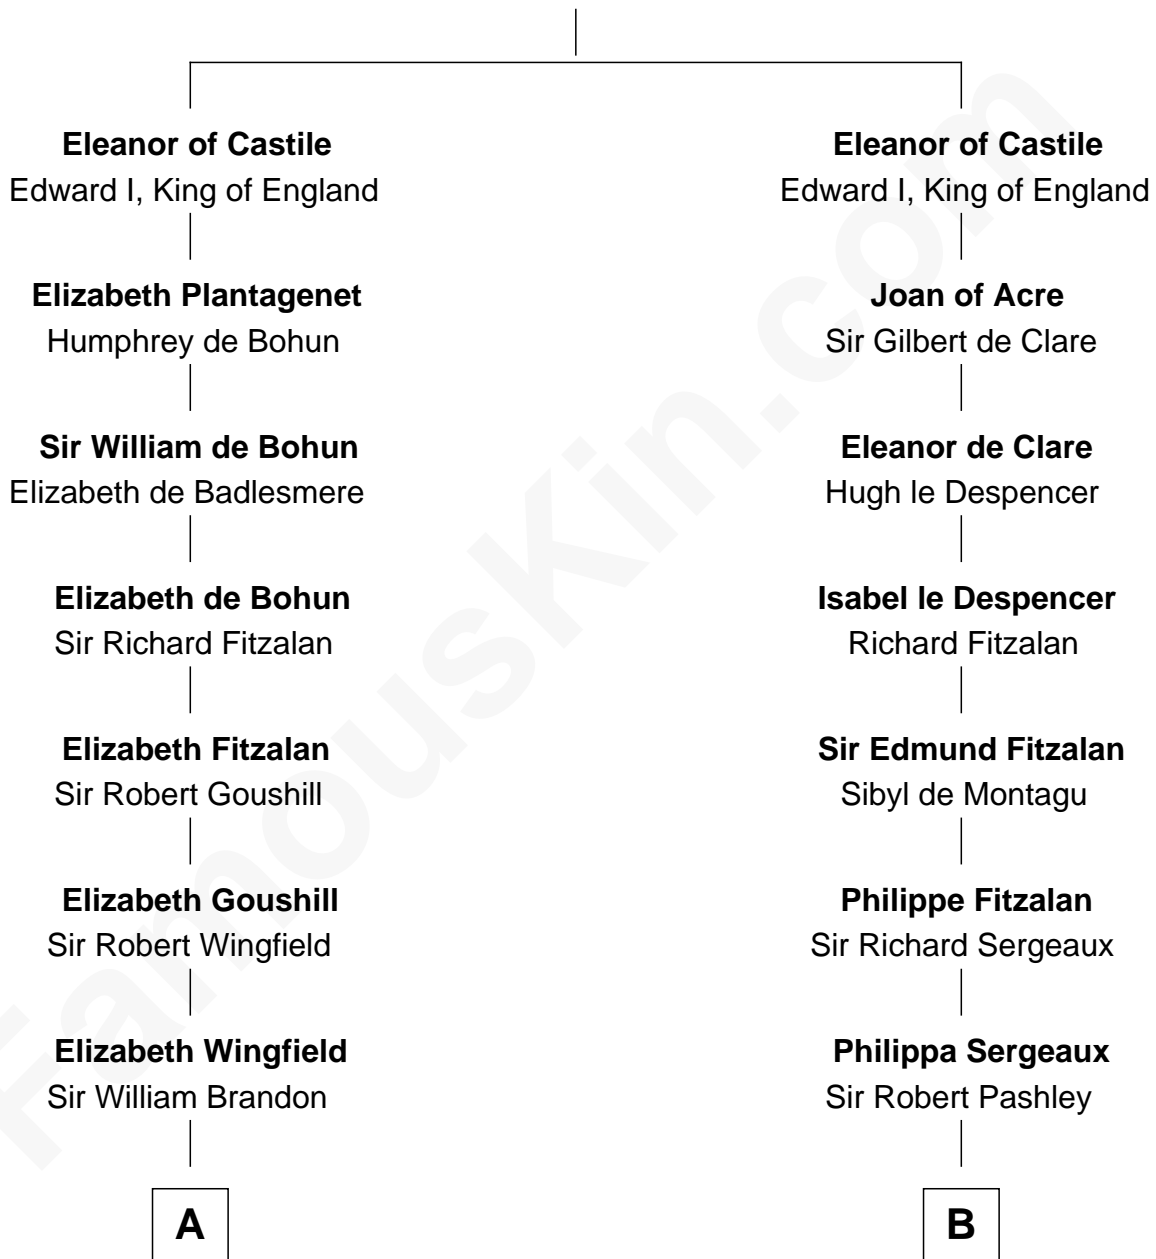

**FamousKin.com**  
**Relationship Chart of**  
**Franklin D. Roosevelt**  
*32nd U.S. President*

20th cousin 1 time removed of  
**General James Longstreet**  
*Confederate Army - U.S. Civil War*

**Ferdinand III, King of Castile**  
 Joanna of Ponthieu

**C**

**Deborah P. Church**

Warren Delano

**Warren Delano**

Catharine Robbins Lyman

**Sara Delano**

James Roosevelt

**Franklin D. Roosevelt**

*32nd U.S. President*

**D**

**Rev. John Coward**

Alice Britton

**Deliverance Coward**

James FitzRandolph

**Hannah FitzRandolph**

William Longstreet