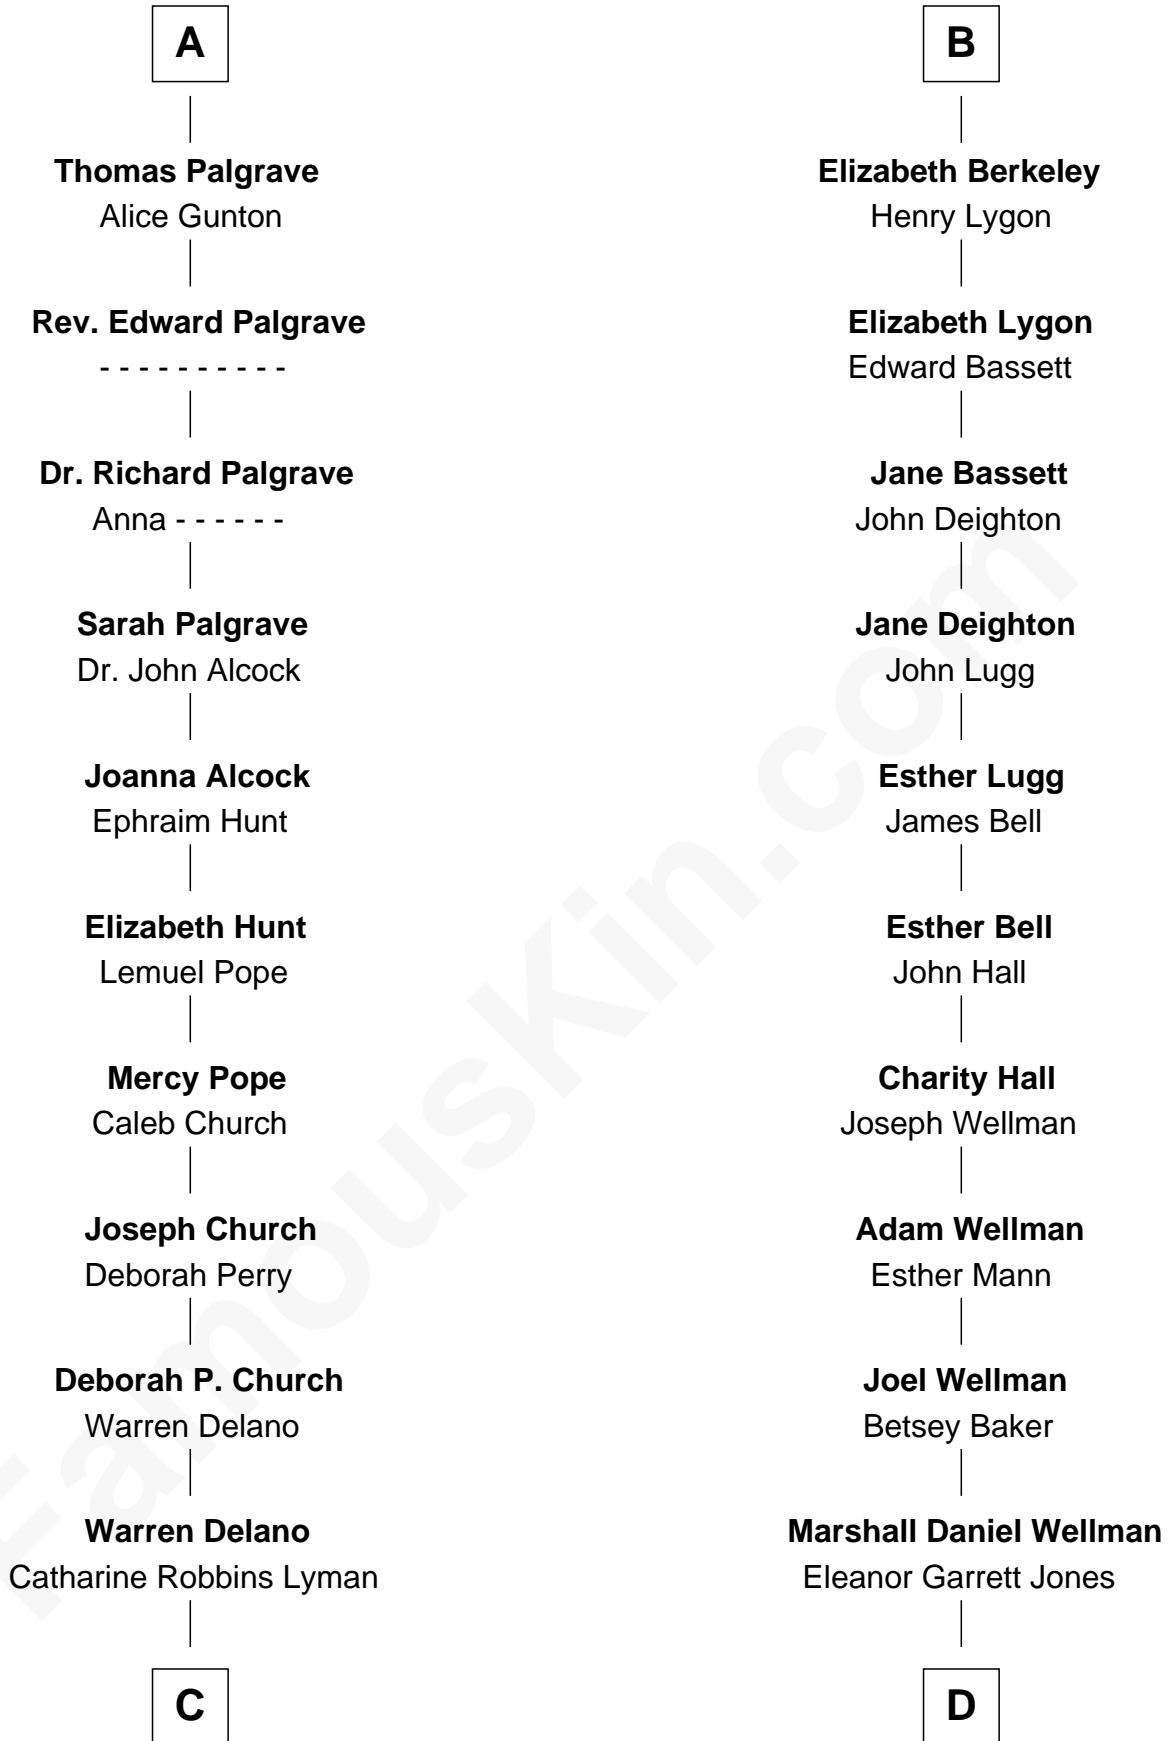

**FamousKin.com**  
**Relationship Chart of**  
**Franklin D. Roosevelt**  
*32nd U.S. President*

**18th cousin of**  
**Jack London**  
*Author of "The Call of the Wild"*

**Henry Plantagenet**  
 Maud de Chaworth

**C**

**Sara Delano**  
James Roosevelt

**Franklin D. Roosevelt**  
*32nd U.S. President*

**D**

**Flora Wellman**  
William Henry Chaney

**Jack London**  
*Author of "The Call of the Wild"*

FamousKin.com