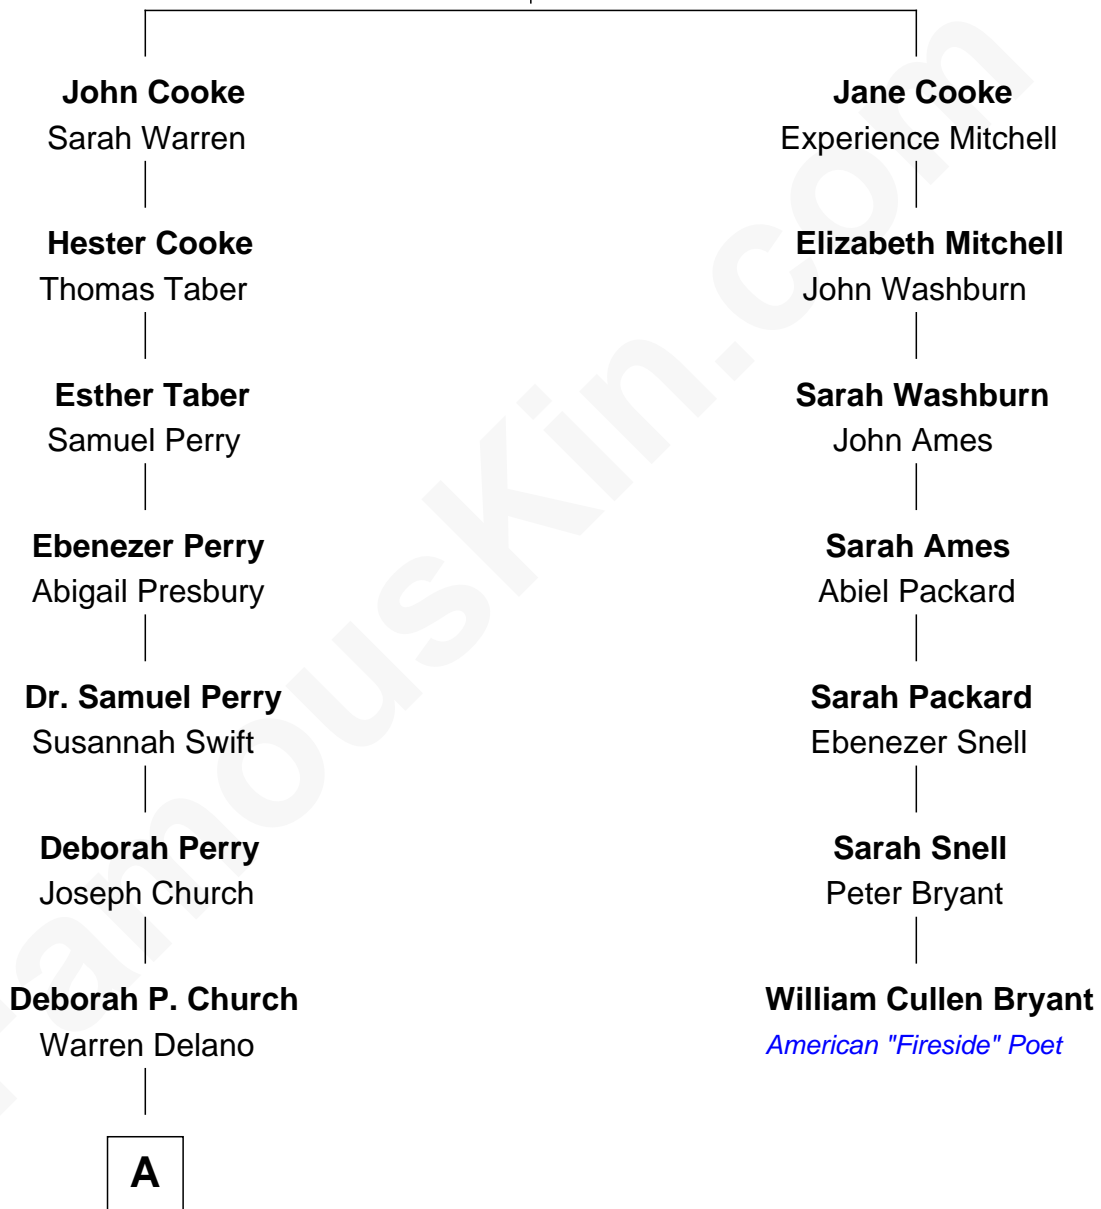

FamousKin.com
Relationship Chart of
Franklin D. Roosevelt
32nd U.S. President

6th cousin 3 times removed of
William Cullen Bryant
American "Fireside" Poet

Francis Cooke
 Hester le Mahieu

A

—
Warren Delano
Catharine Robbins Lyman

—
Sara Delano
James Roosevelt

—
Franklin D. Roosevelt
32nd U.S. President

FamousKin.com