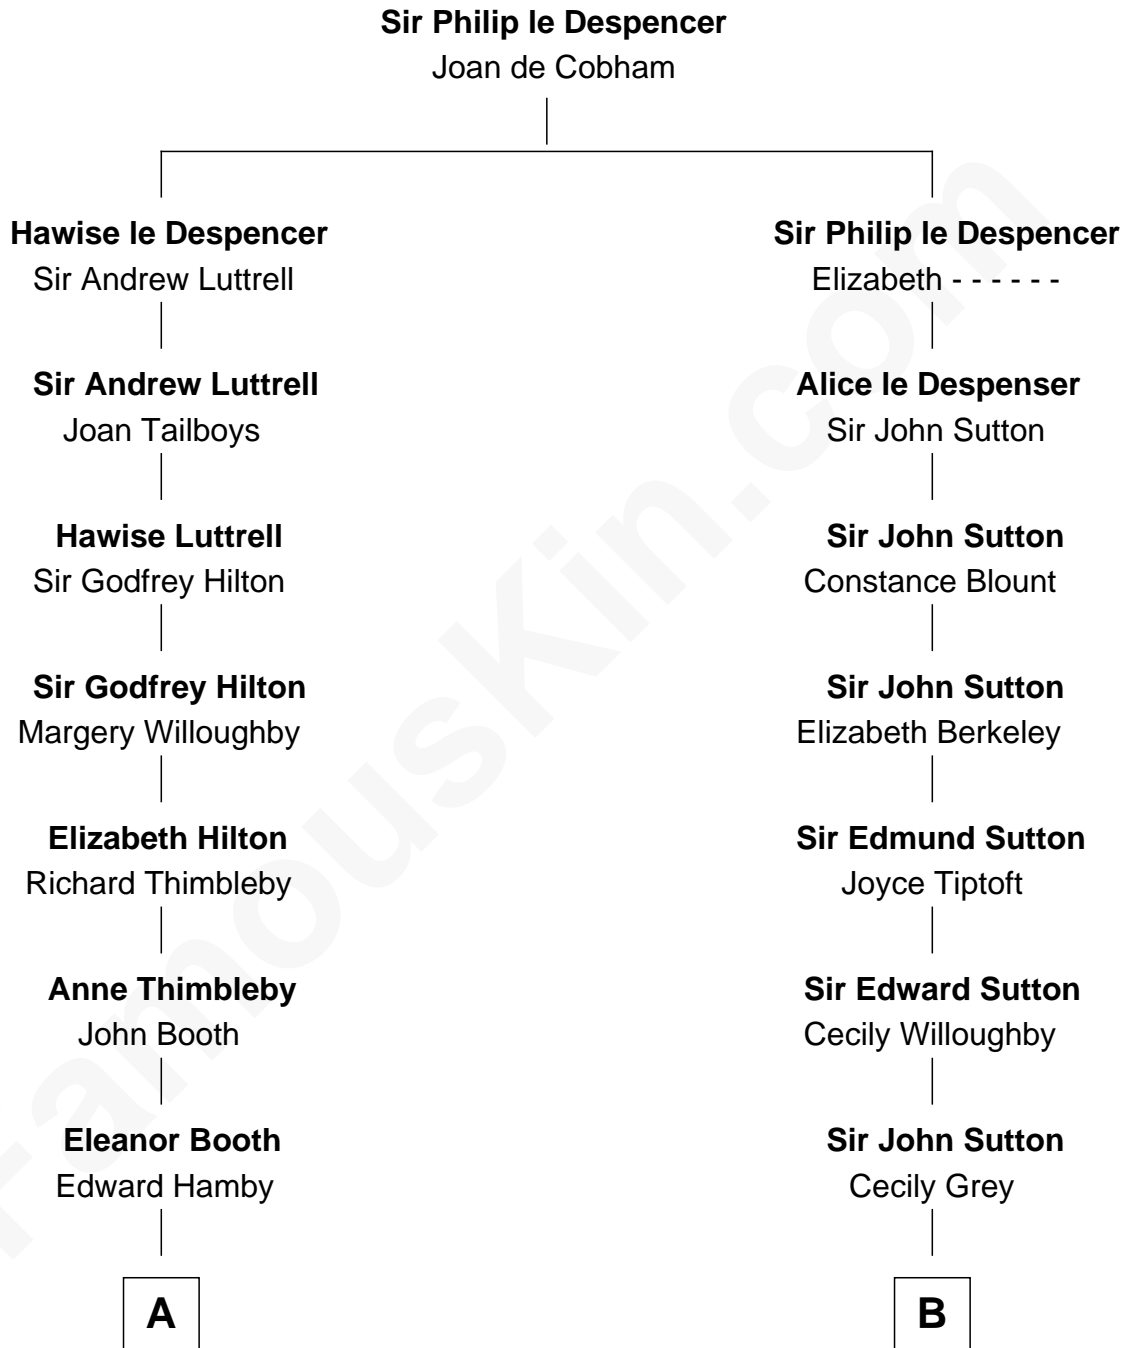

FamousKin.com
Relationship Chart of
Franklin D. Roosevelt
32nd U.S. President

17th cousin 1 time removed of
John Kerry
68th U.S. Secretary of State

C

—
Rosemary Isabel Forbes

Richard John Kerry

—
John Kerry

68th U.S. Secretary of State

FamousKin.com