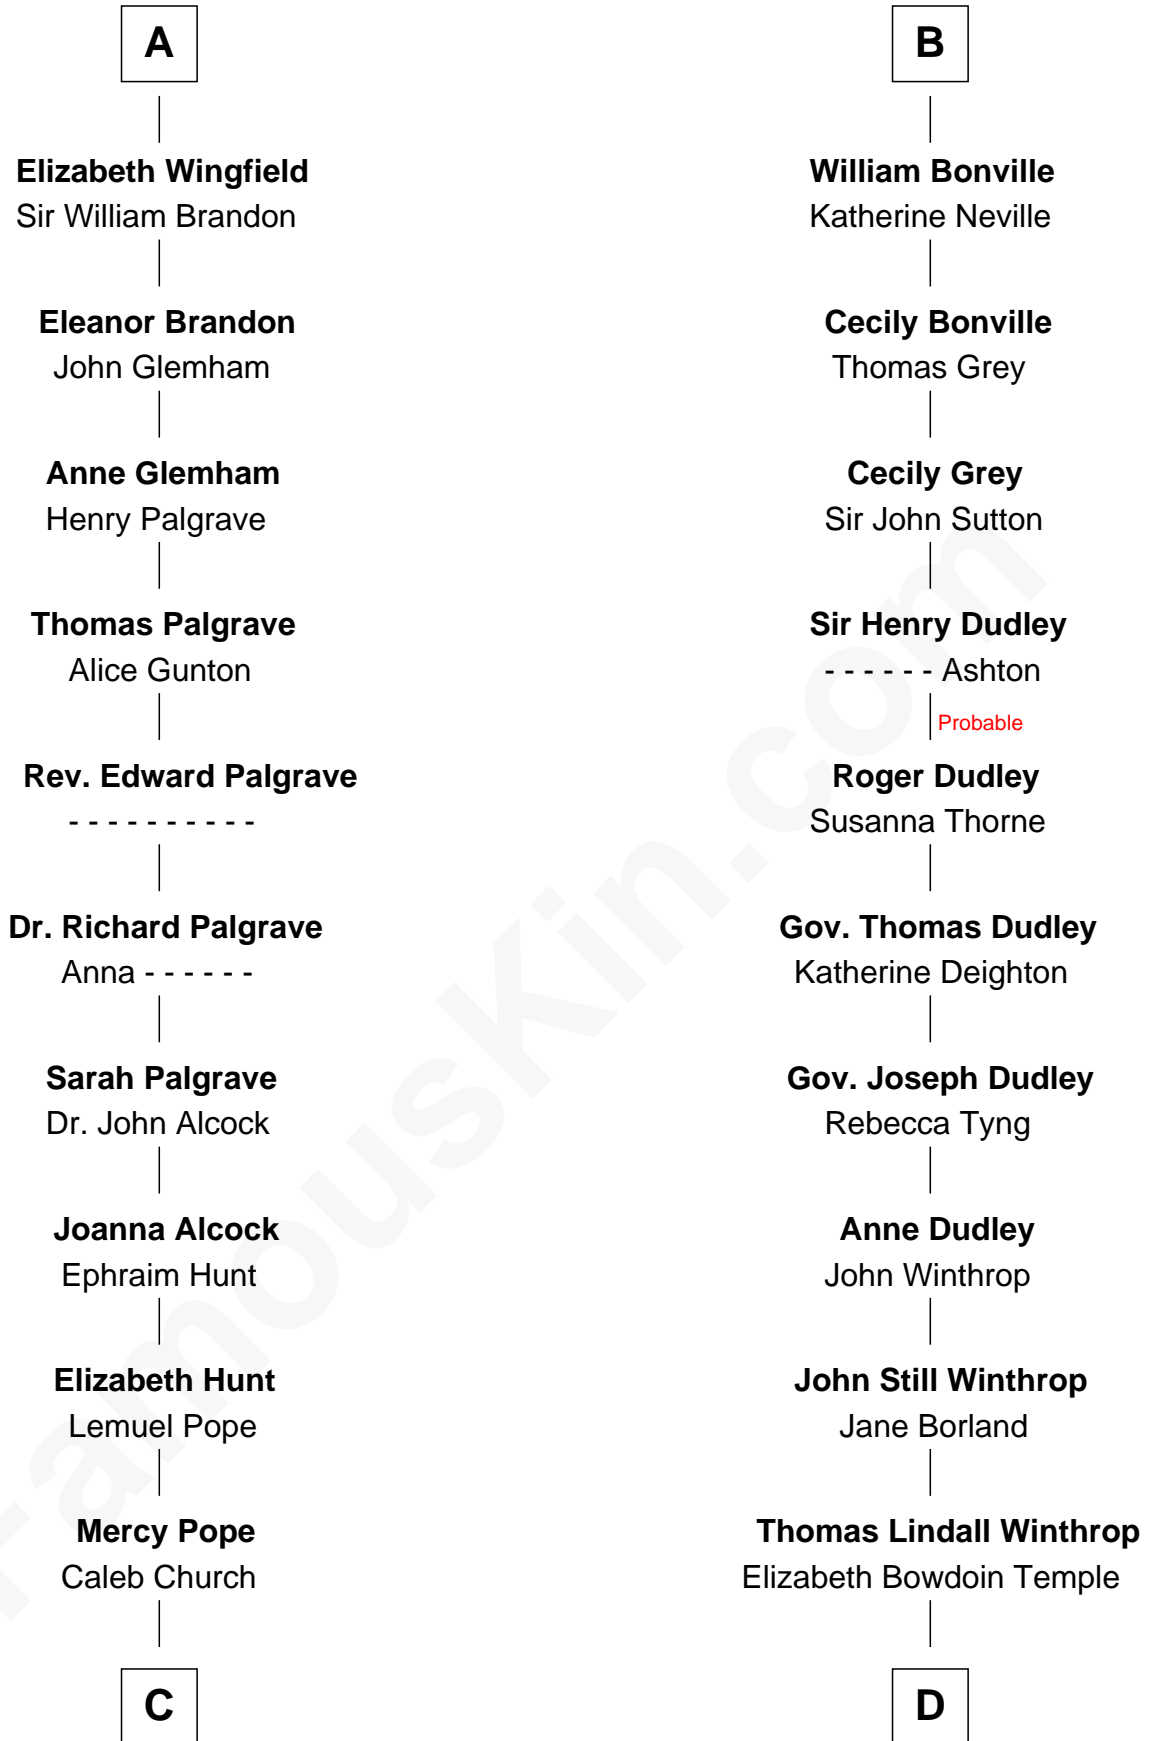

FamousKin.com
Relationship Chart of
Franklin D. Roosevelt
32nd U.S. President

21st cousin of
John Kerry
68th U.S. Secretary of State

Sir Humphrey de Bohun
Maud of Eu

Sir Humphrey de Bohun
Eleanor de Braiose

Humphrey de Bohun
Maud de Fiennes

Humphrey de Bohun
Elizabeth Plantagenet

Sir William de Bohun
Elizabeth de Badlesmere

Elizabeth de Bohun
Sir Richard Fitzalan

Elizabeth Fitzalan
Sir Robert Goushill

Elizabeth Goushill
Sir Robert Wingfield

A

Eleanor de Bohun
Sir John de Verdun

Maud de Verdun
Sir John de Grey

Sir Roger de Grey
Elizabeth de Hastings

Sir Reynold de Grey
Eleanor le Strange

Sir Reynold Grey
Margaret de Ros

Margaret Grey
Sir William Bonville

William Bonville
Elizabeth Harington

B

C

Joseph Church

Deborah Perry

Deborah P. Church

Warren Delano

Warren Delano