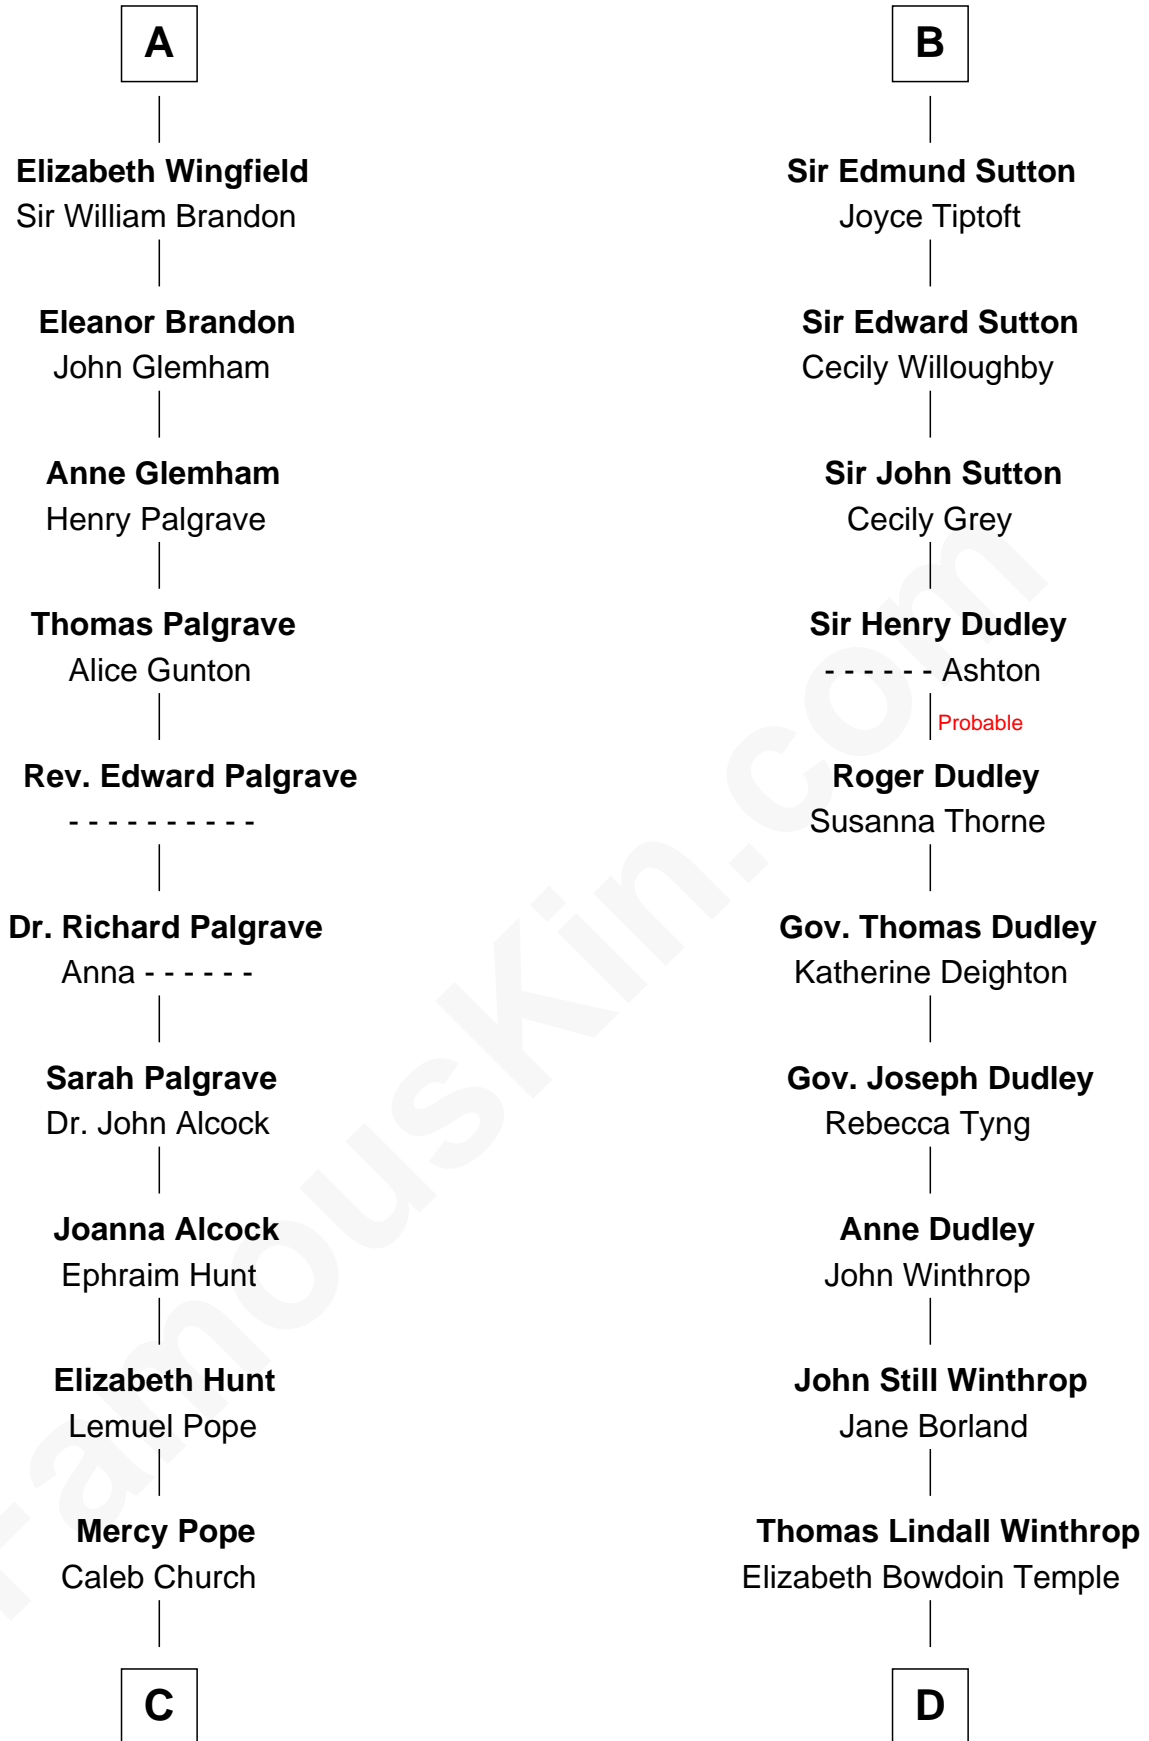

**FamousKin.com**  
**Relationship Chart of**  
**Franklin D. Roosevelt**  
*32nd U.S. President*

**21st cousin of**  
**John Kerry**  
*68th U.S. Secretary of State*

**C**

**Joseph Church**

Deborah Perry

**Deborah P. Church**

Warren Delano

**Warren Delano**

Catharine Robbins Lyman

**Sara Delano**

James Roosevelt

**Franklin D. Roosevelt**

*32nd U.S. President*

**D**

**Robert Charles Winthrop**

Elizabeth Cabot Blanchard

**Robert Charles Winthrop**

Elizabeth Mason

**Margaret Tyndal Winthrop**

James Grant Forbes

**Rosemary Isabel Forbes**