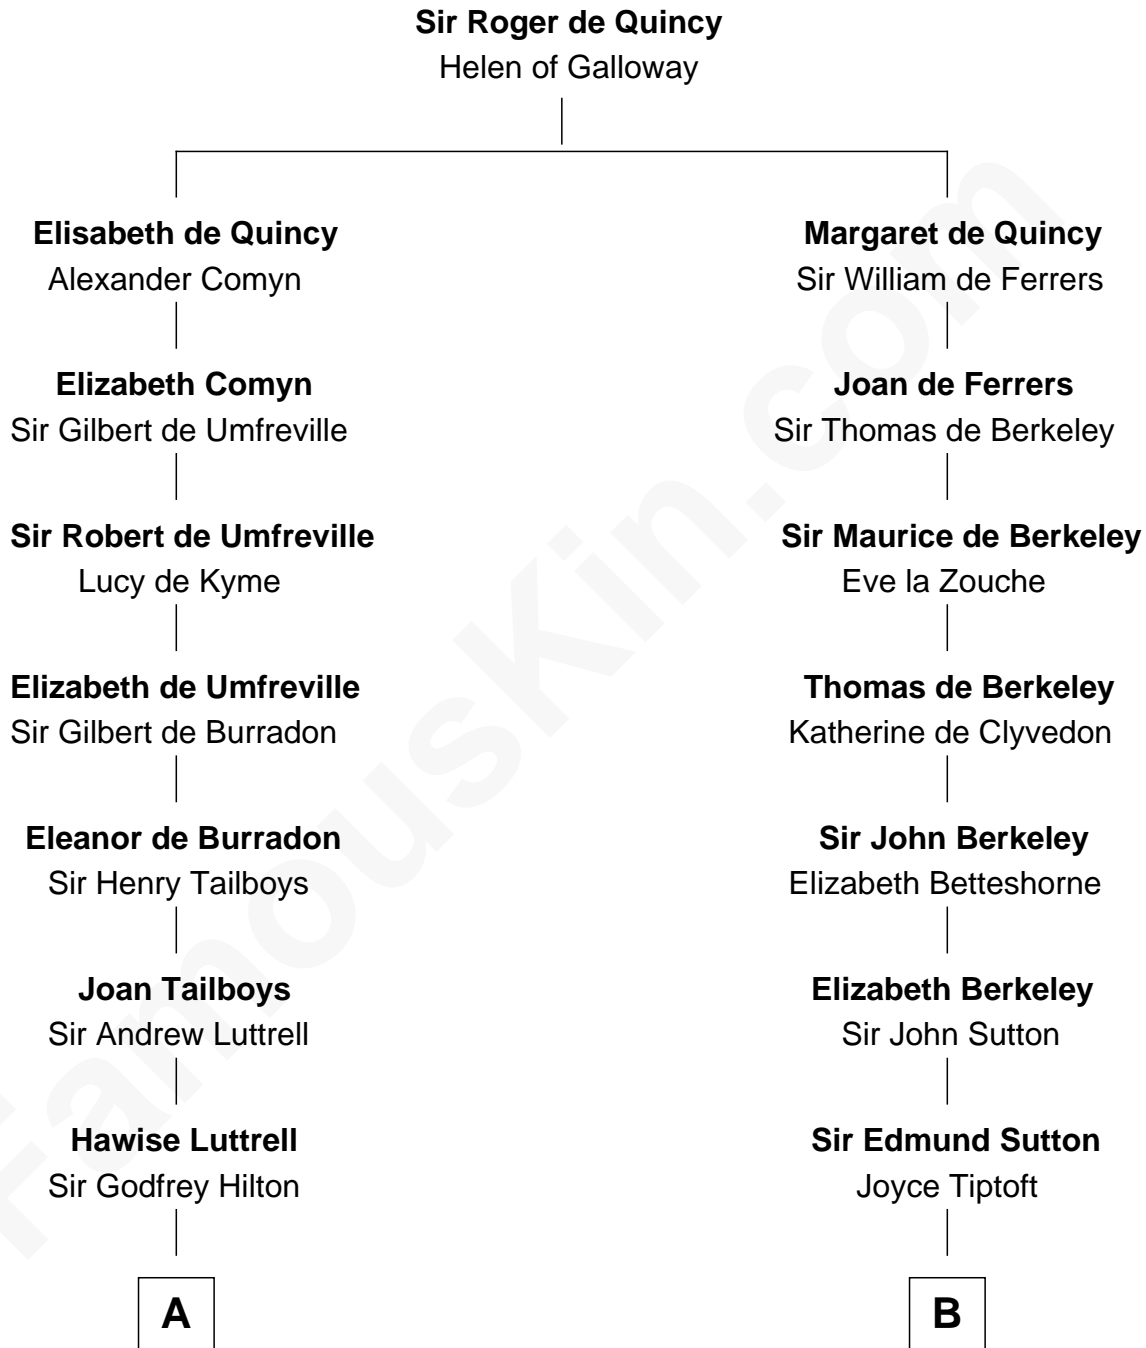

**FamousKin.com**  
**Relationship Chart of**  
**Franklin D. Roosevelt**  
*32nd U.S. President*

**20th cousin 1 time removed of**  
**John Kerry**  
*68th U.S. Secretary of State*

**C**

**Edward Hutchinson Robbins**

Elizabeth Murray

**Anne Jean Robbins**

Judge Joseph Lyman

**Catharine Robbins Lyman**

Warren Delano

**Sara Delano**

James Roosevelt

**Franklin D. Roosevelt**