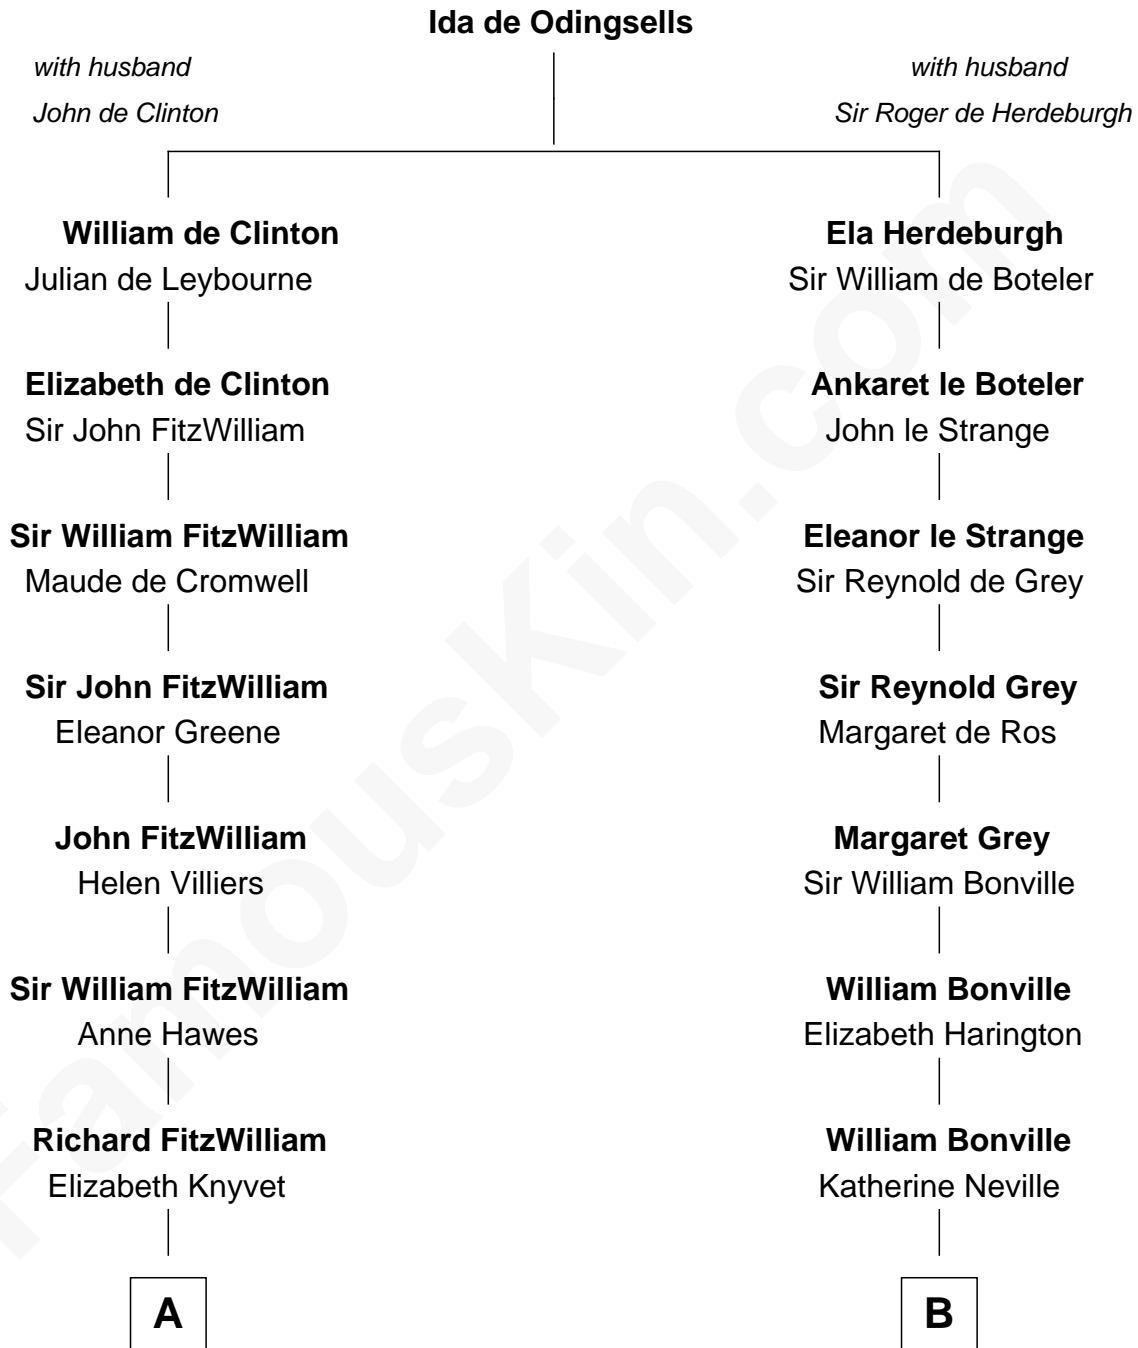

FamousKin.com
Relationship Chart of
Franklin D. Roosevelt
32nd U.S. President

18th cousin 2 times removed of
John Kerry
68th U.S. Secretary of State

C

James Roosevelt

Sara Delano

Franklin D. Roosevelt

32nd U.S. President

D

Robert Charles Winthrop

Elizabeth Mason

Margaret Tyndal Winthrop

James Grant Forbes

Rosemary Isabel Forbes

Richard John Kerry

John Kerry

68th U.S. Secretary of State

FamousKin.com