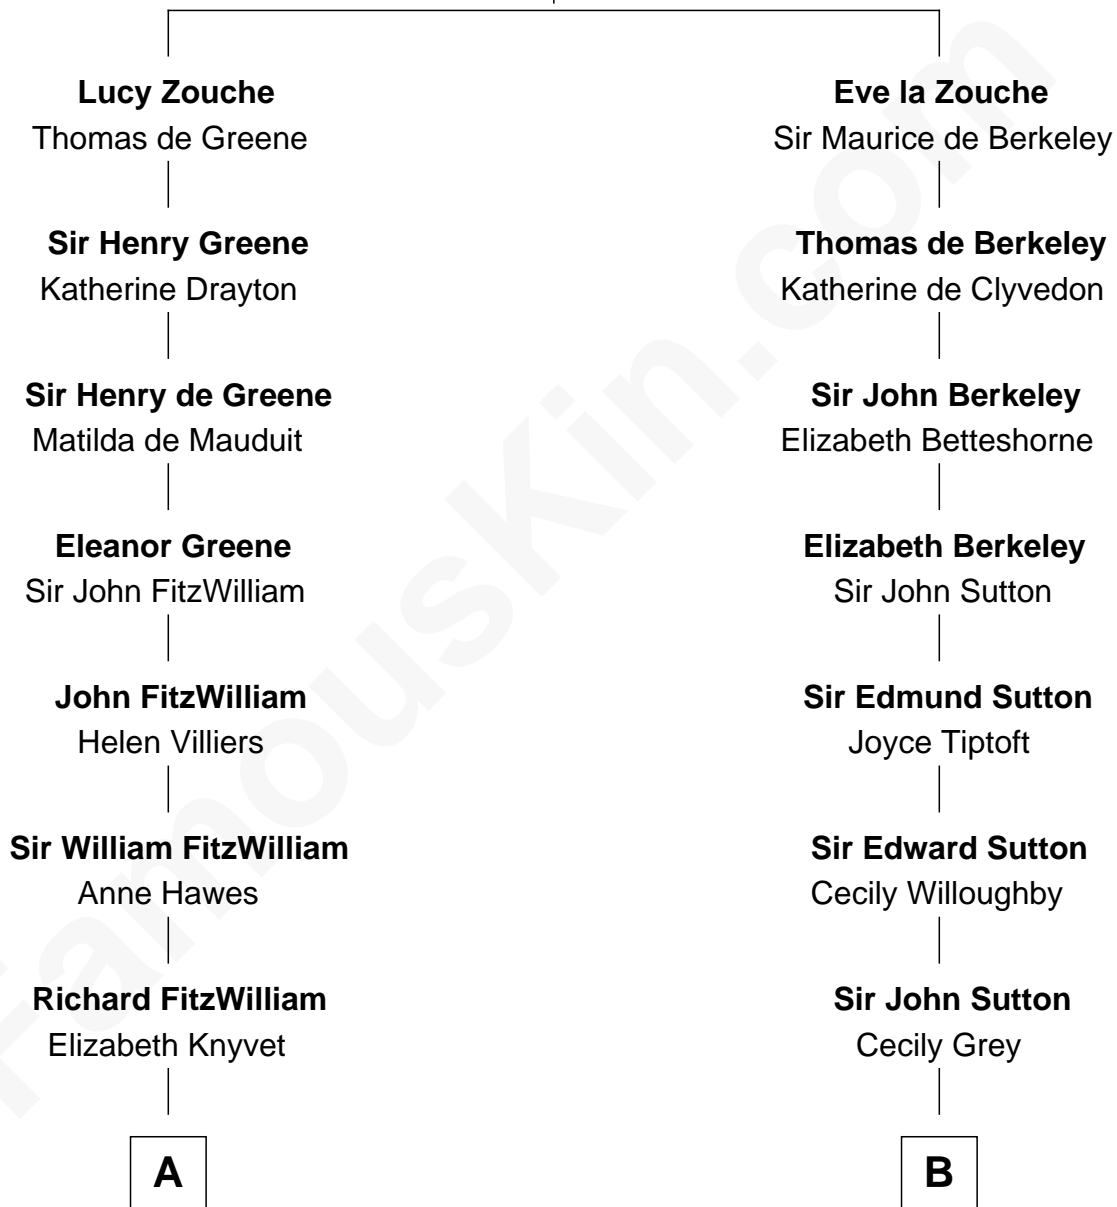

FamousKin.com Relationship Chart of

Franklin D. Roosevelt

32nd U.S. President

18th cousin of

John Kerry

68th U.S. Secretary of State

Eudo la Zouche
Milicent de Cantilupe

C

James Roosevelt

Sara Delano

Franklin D. Roosevelt

32nd U.S. President

D

Rosemary Isabel Forbes

Richard John Kerry

John Kerry

68th U.S. Secretary of State

FamousKin.com