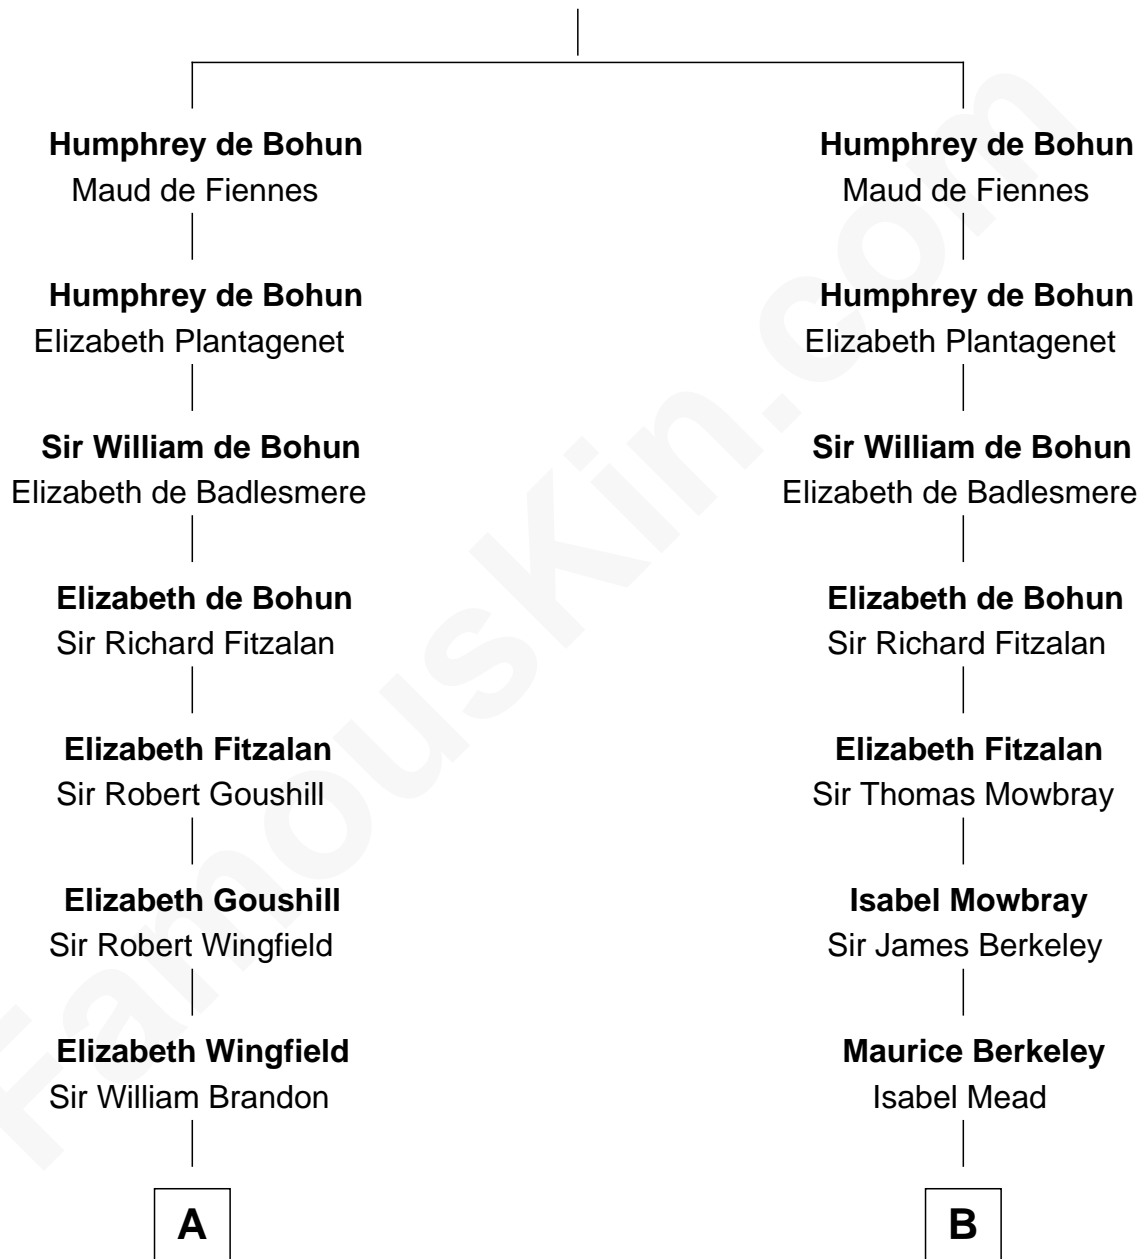

FamousKin.com
Relationship Chart of
Franklin D. Roosevelt
32nd U.S. President

20th cousin 1 time removed of
John Kerry
68th U.S. Secretary of State

Sir Humphrey de Bohun
 Eleanor de Braiose

C

Deborah P. Church

Warren Delano

Warren Delano
Catharine Robbins Lyman

Sara Delano
James Roosevelt

Franklin D. Roosevelt
32nd U.S. President

D

Robert Charles Winthrop
Elizabeth Cabot Blanchard

Robert Charles Winthrop
Elizabeth Mason

Margaret Tyndal Winthrop
James Grant Forbes

Rosemary Isabel Forbes
Richard John Kerry

John Kerry
68th U.S. Secretary of State