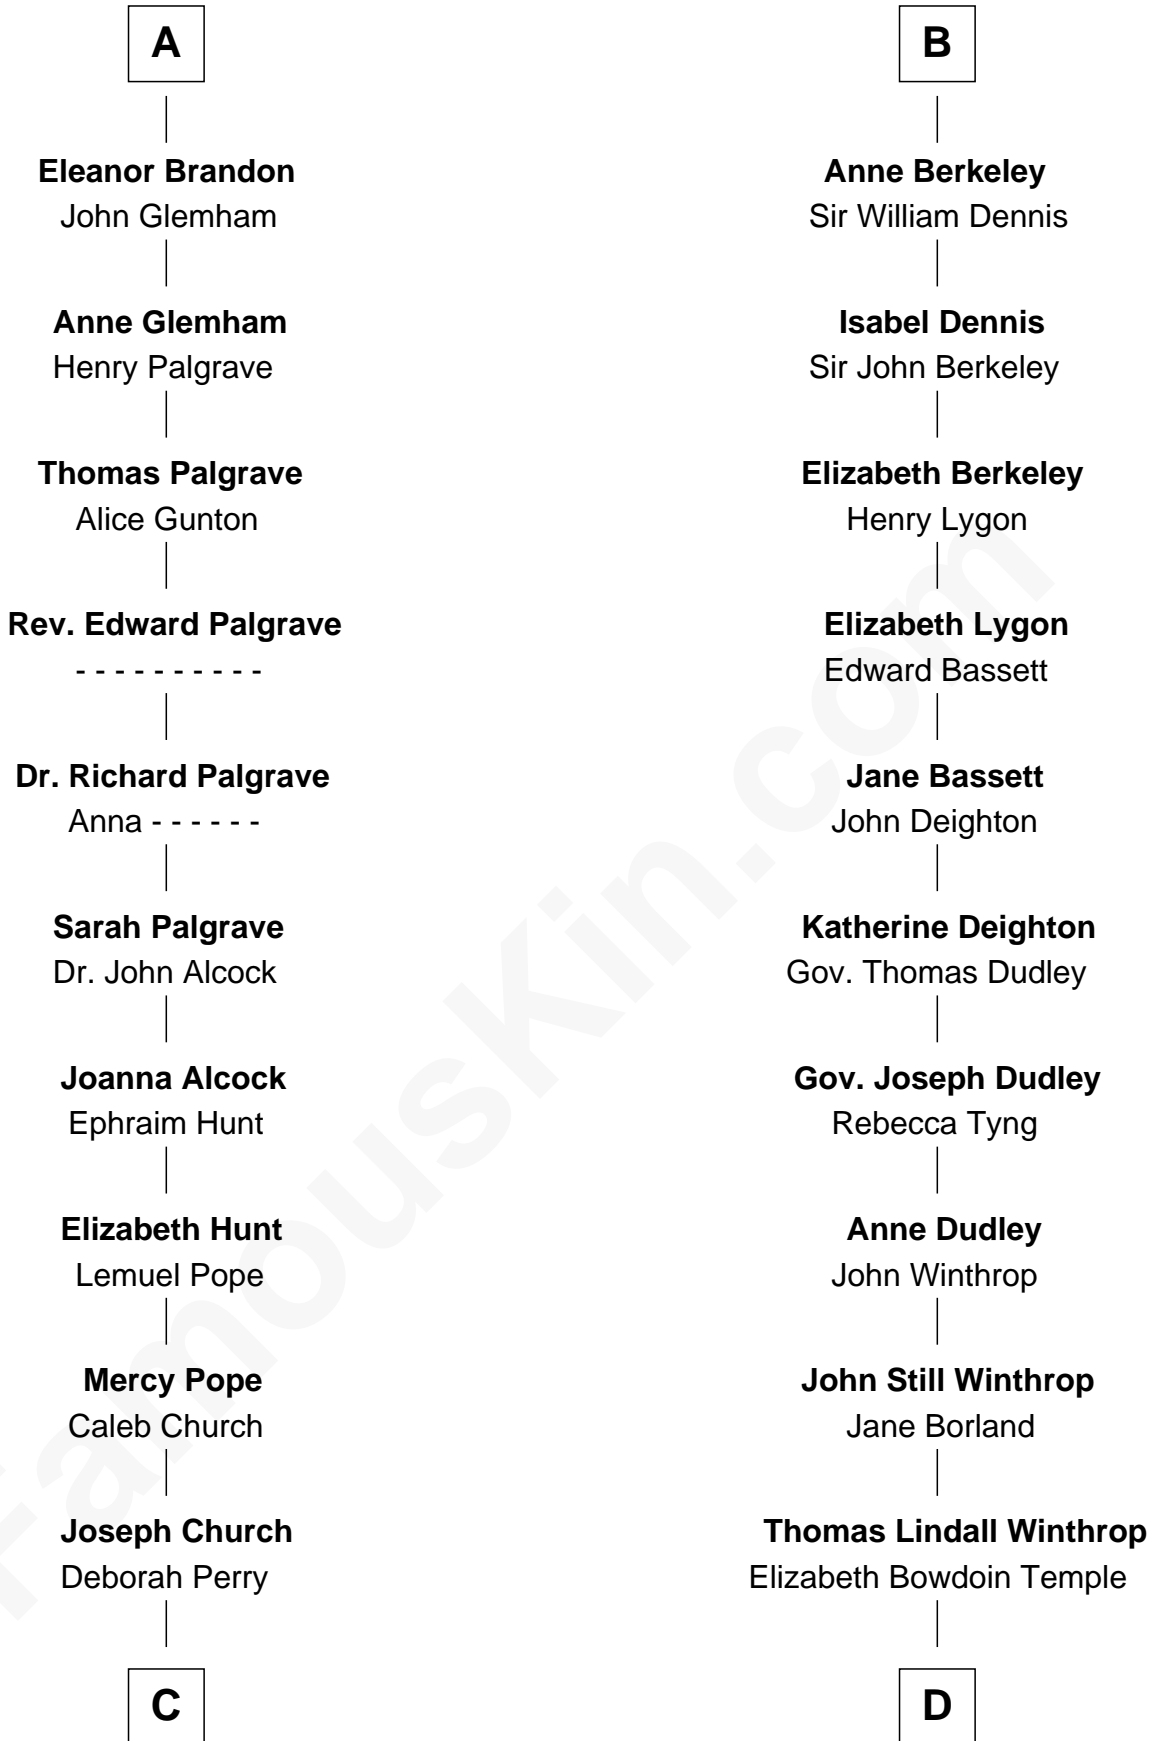

FamousKin.com
Relationship Chart of
Franklin D. Roosevelt
32nd U.S. President

20th cousin 1 time removed of
John Kerry
68th U.S. Secretary of State

Sir Humphrey de Bohun
 Eleanor de Braiose

C

Deborah P. Church

Warren Delano

Warren Delano
Catharine Robbins Lyman

Sara Delano
James Roosevelt

Franklin D. Roosevelt
32nd U.S. President

D

Robert Charles Winthrop
Elizabeth Cabot Blanchard

Robert Charles Winthrop
Elizabeth Mason

Margaret Tyndal Winthrop
James Grant Forbes

Rosemary Isabel Forbes
Richard John Kerry

John Kerry
68th U.S. Secretary of State