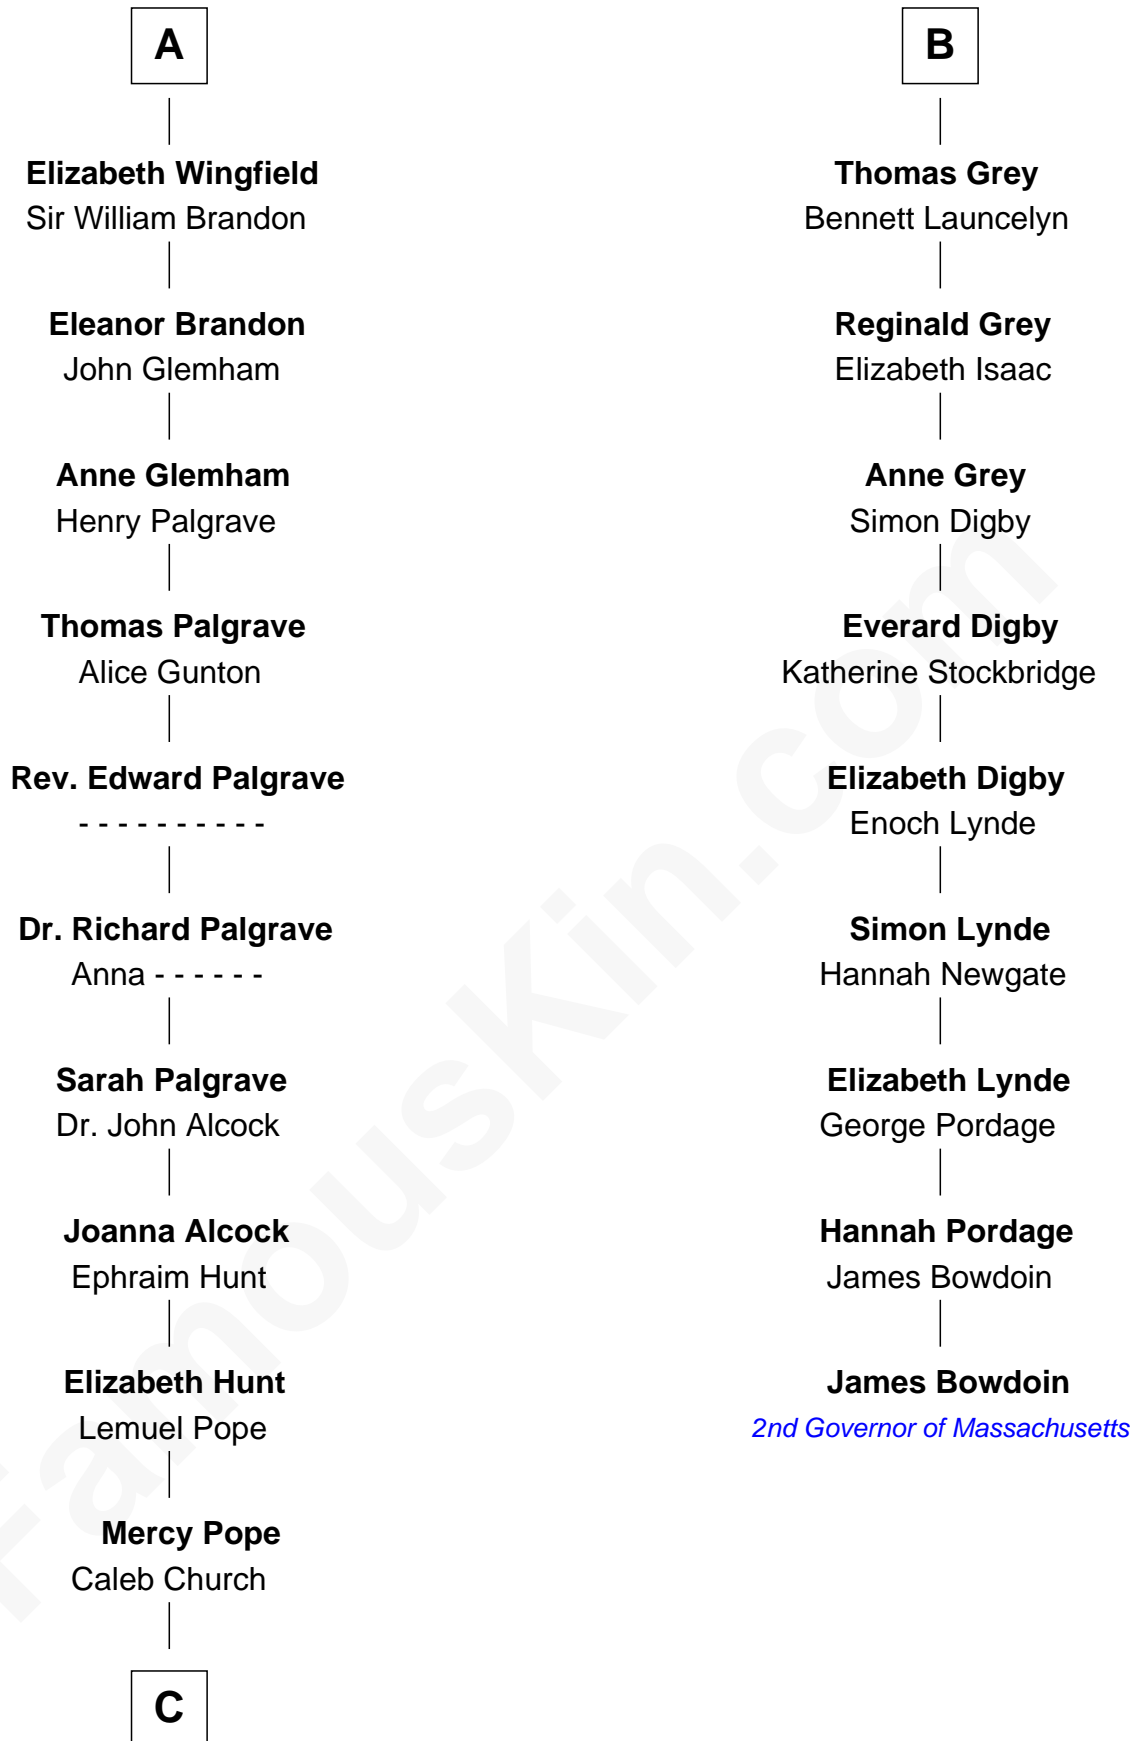

FamousKin.com
Relationship Chart of
Franklin D. Roosevelt
32nd U.S. President

15th cousin 6 times removed of
James Bowdoin
2nd Governor of Massachusetts

Sir Humphrey de Bohun
Maud of Eu

Sir Humphrey de Bohun
Eleanor de Braiose

Humphrey de Bohun
Maud de Fiennes

Humphrey de Bohun
Elizabeth Plantagenet

Sir William de Bohun
Elizabeth de Badlesmere

Elizabeth de Bohun
Sir Richard Fitzalan

Elizabeth Fitzalan
Sir Robert Goushill

Elizabeth Goushill
Sir Robert Wingfield

A

Eleanor de Bohun
Sir John de Verdun

Maud de Verdun
Sir John de Grey

Sir Roger de Grey
Elizabeth de Hastings

Sir Reynold de Grey
Eleanor le Strange

Sir Reynold Grey
Joan Astley

John Grey
Elizabeth - - - - -

Reginald Grey
Beatrice - - - - -

B

FamousKin.com