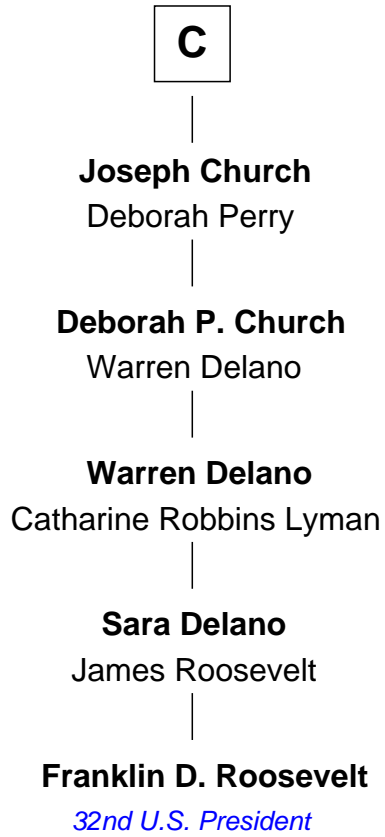

FamousKin.com
Relationship Chart of
Franklin D. Roosevelt
32nd U.S. President

15th cousin 6 times removed of
James Bowdoin
2nd Governor of Massachusetts

Sir Humphrey de Bohun
Maud of Eu

Sir Humphrey de Bohun
Eleanor de Braiose

Humphrey de Bohun
Maud de Fiennes

Humphrey de Bohun
Elizabeth Plantagenet

Sir William de Bohun
Elizabeth de Badlesmere

Elizabeth de Bohun
Sir Richard Fitzalan

Elizabeth Fitzalan
Sir Robert Goushill

Elizabeth Goushill
Sir Robert Wingfield

A

Eleanor de Bohun
Sir John de Verdun

Maud de Verdun
Sir John de Grey

Sir Roger de Grey
Elizabeth de Hastings

Sir Reynold de Grey
Eleanor le Strange

Sir Reynold Grey
Joan Astley

John Grey
Elizabeth - - - - -

Reginald Grey
Beatrice - - - - -

B

FamousKin.com