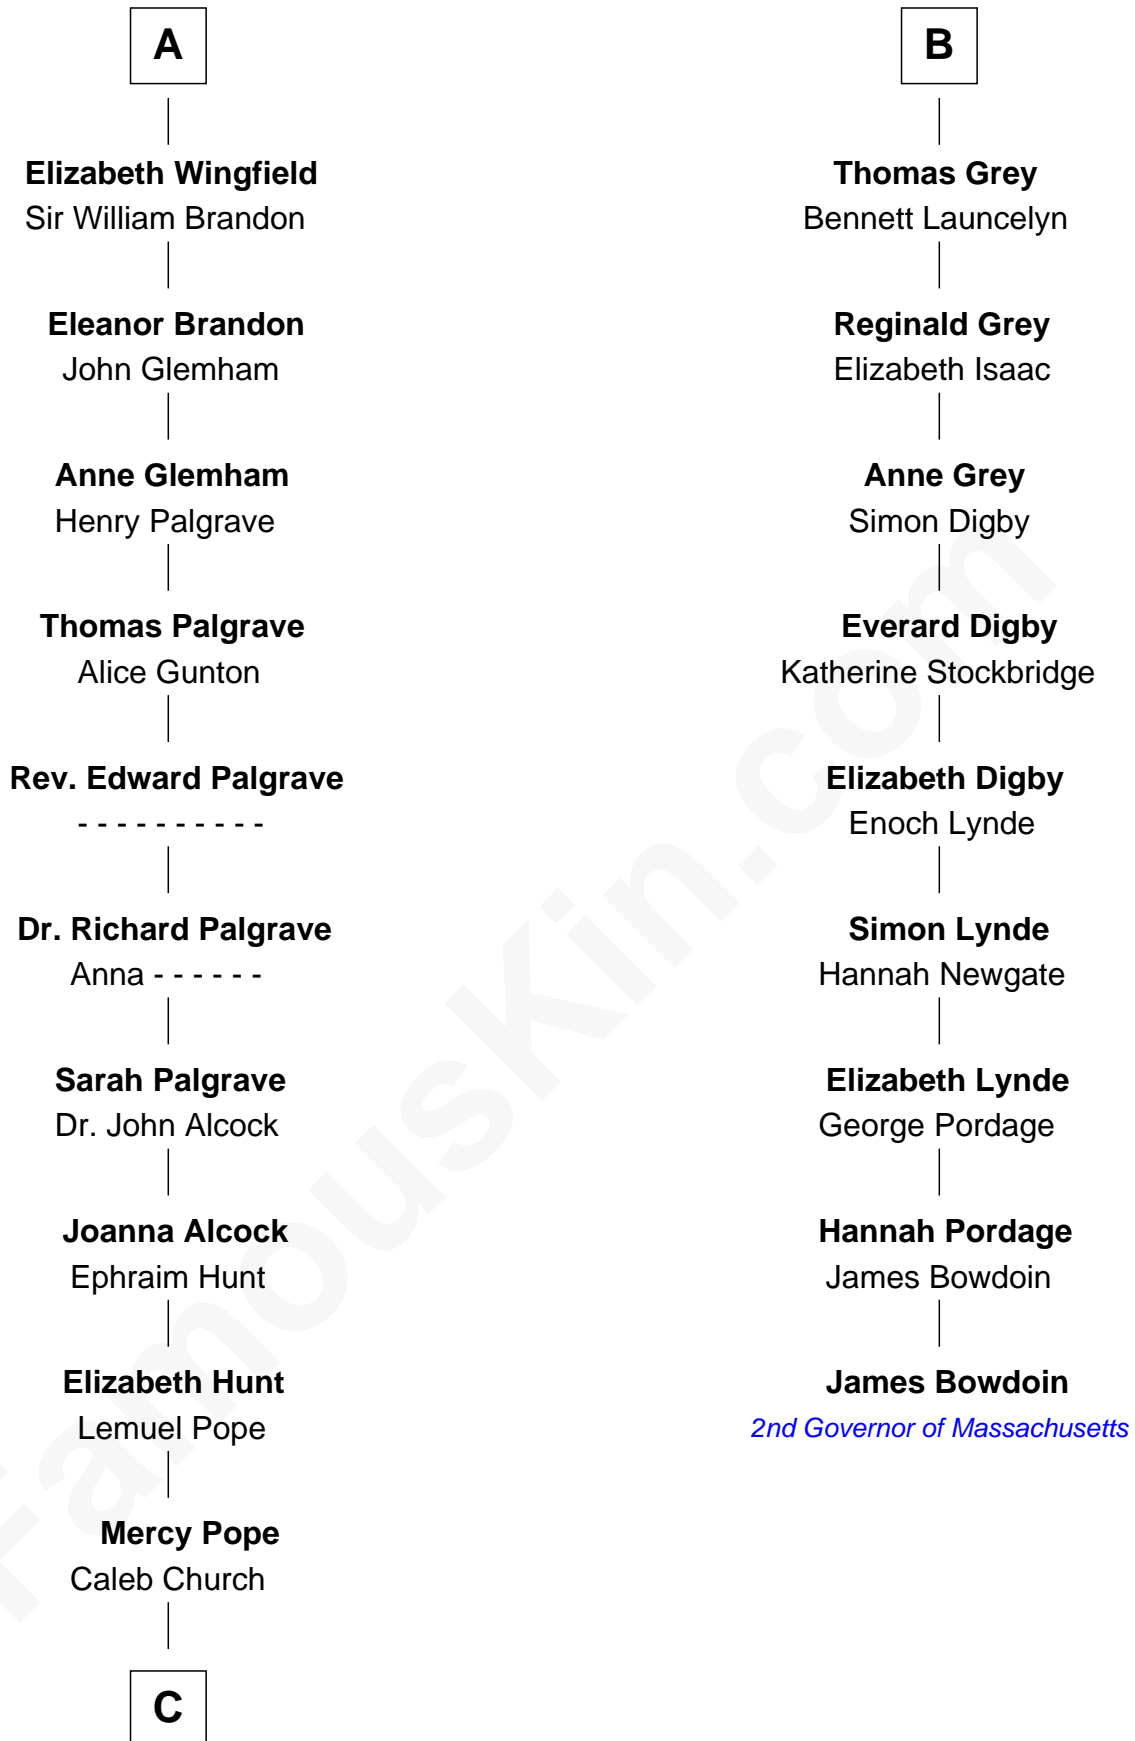

FamousKin.com
Relationship Chart of
Franklin D. Roosevelt
32nd U.S. President

15th cousin 6 times removed of
James Bowdoin
2nd Governor of Massachusetts

C

Joseph Church

Deborah Perry

Deborah P. Church

Warren Delano

Warren Delano

Catharine Robbins Lyman

Sara Delano

James Roosevelt

Franklin D. Roosevelt

32nd U.S. President

FamousKin.com