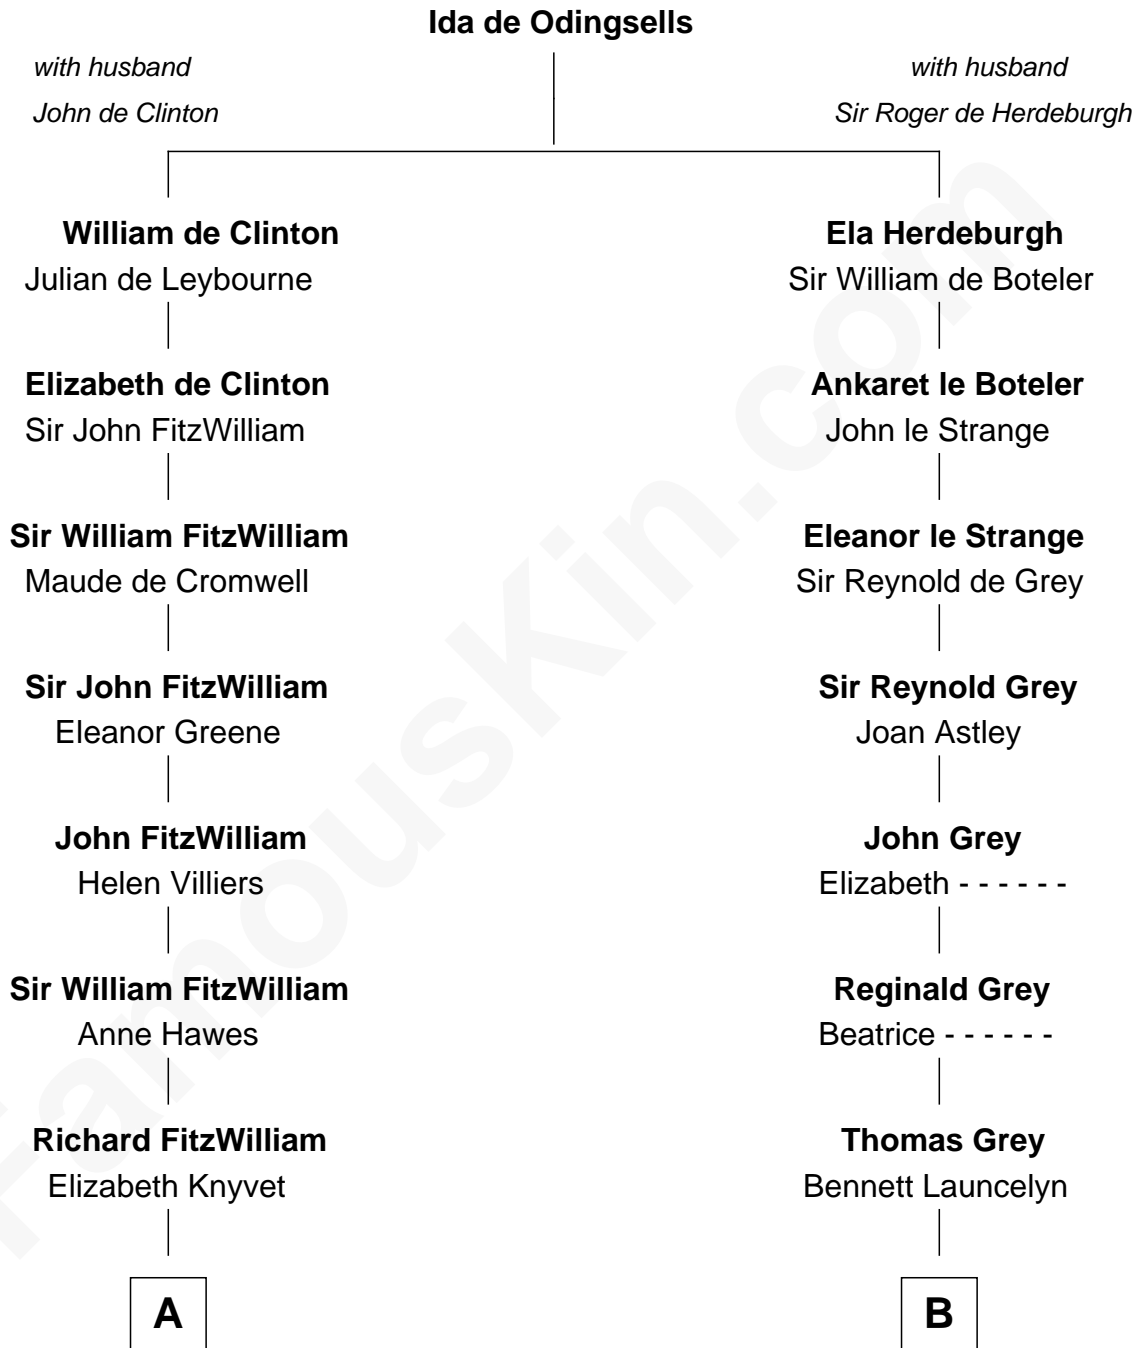

FamousKin.com
Relationship Chart of
Franklin D. Roosevelt
32nd U.S. President

14th cousin 4 times removed of
James Bowdoin
2nd Governor of Massachusetts

C

James Roosevelt

Sara Delano

Franklin D. Roosevelt

32nd U.S. President

FamousKin.com