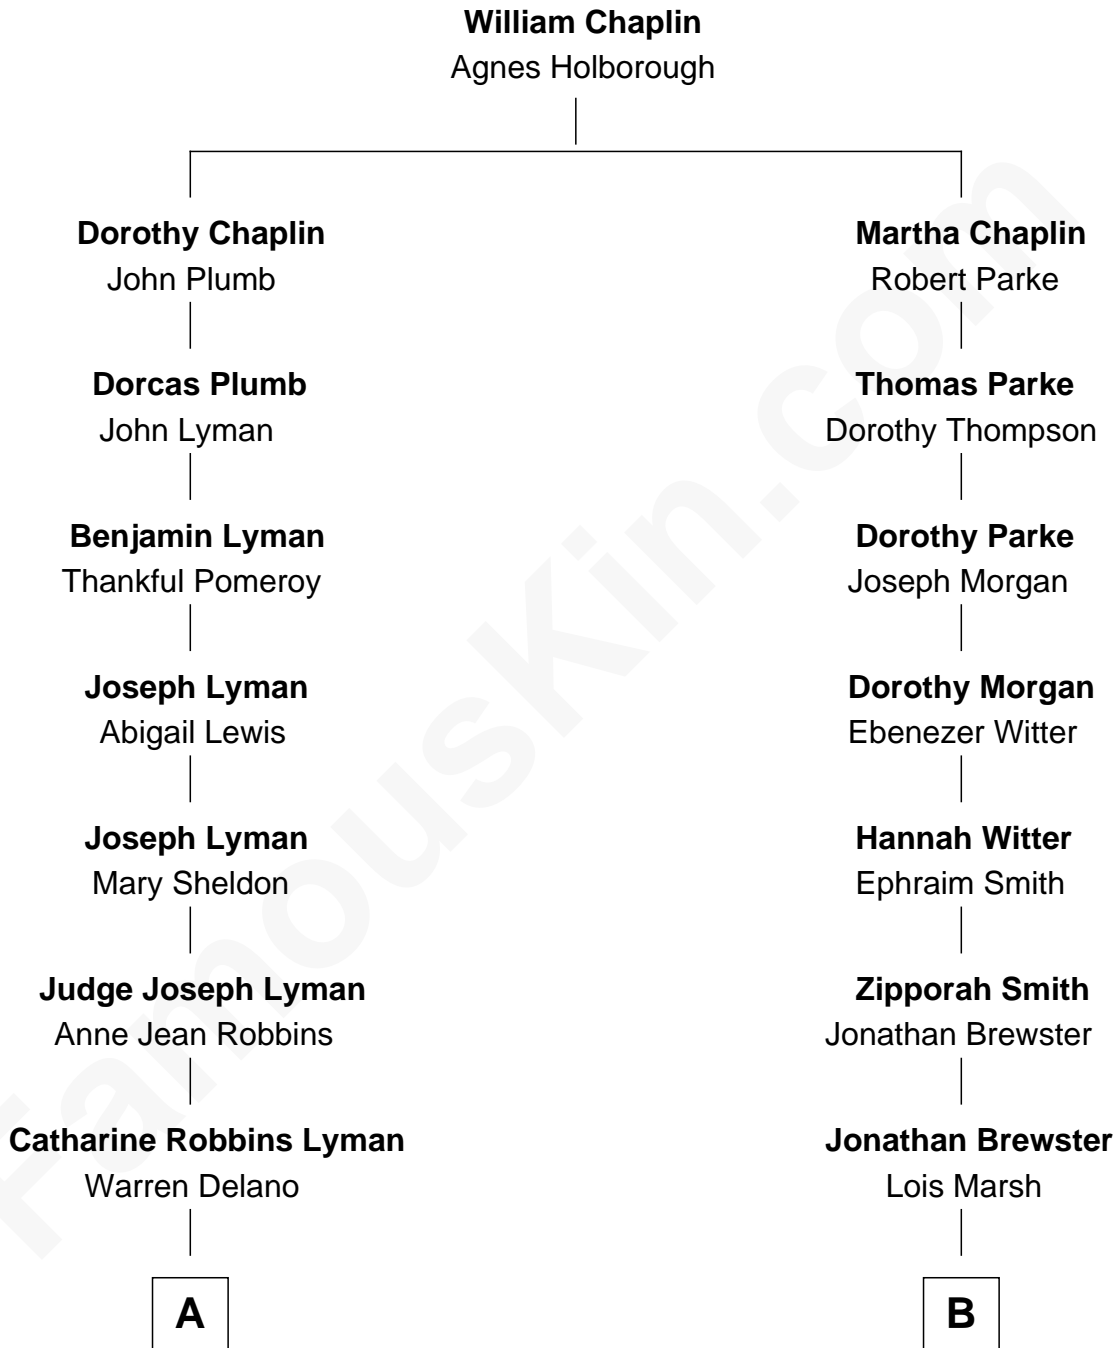

FamousKin.com
Relationship Chart of
Franklin D. Roosevelt
32nd U.S. President

8th cousin 3 times removed of

Julia Child
American Chef, Author and TV Personality

A

Sara Delano
James Roosevelt

Franklin D. Roosevelt
32nd U.S. President