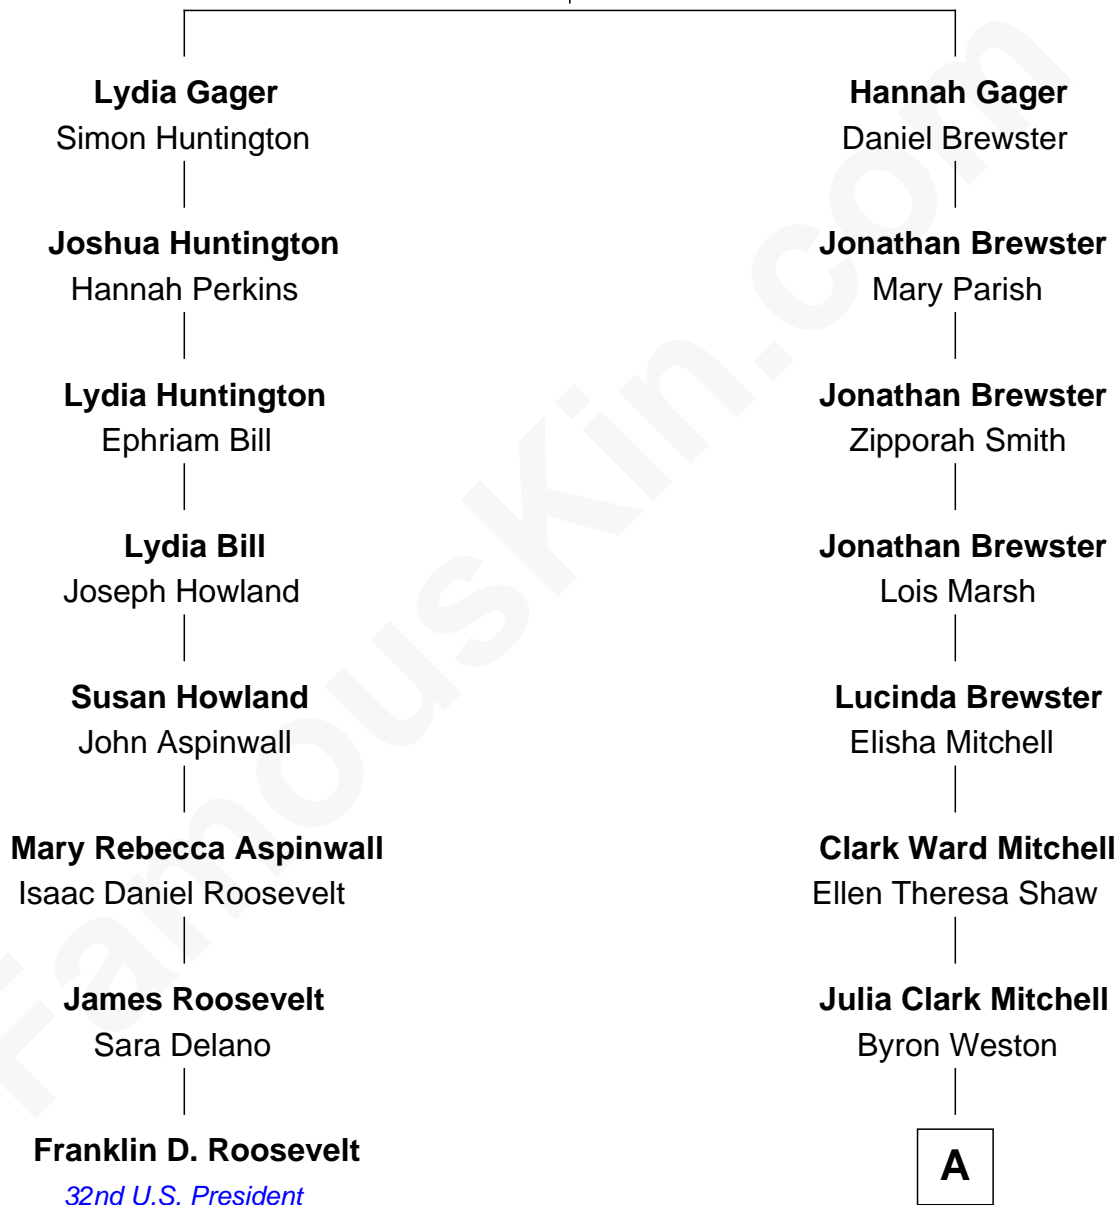

**FamousKin.com**  
**Relationship Chart of**  
**Franklin D. Roosevelt**  
*32nd U.S. President*

7th cousin 1 time removed of

**Julia Child**  
*American Chef, Author and TV Personality*

**John Gager**  
 Elizabeth Gore