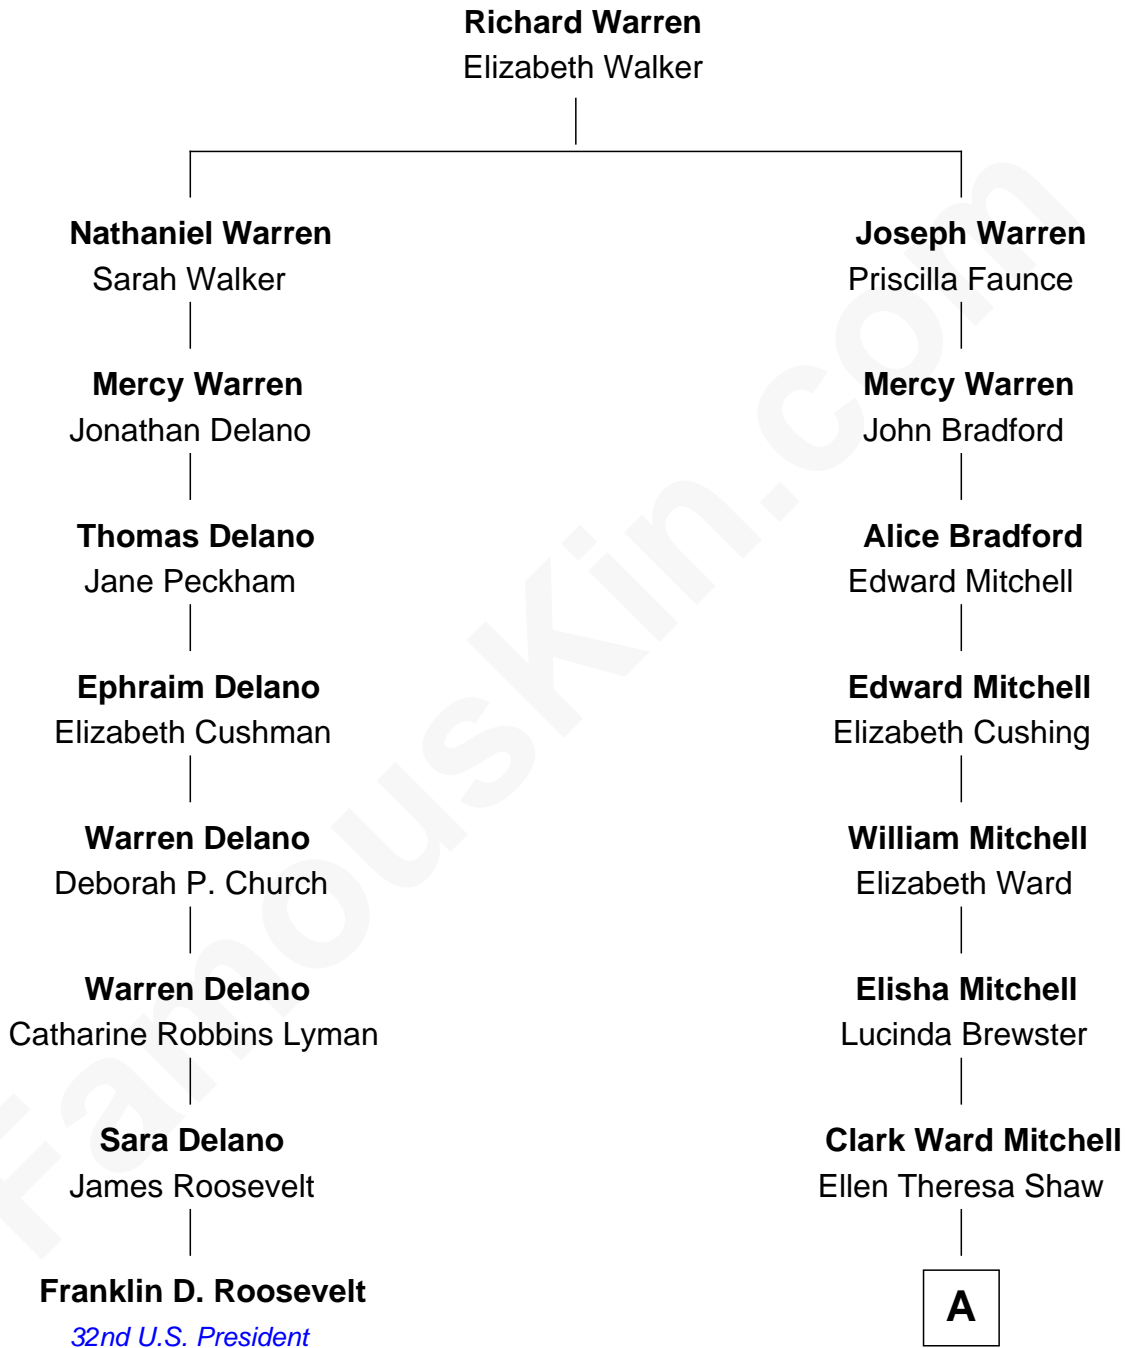

**FamousKin.com**  
**Relationship Chart of**  
**Franklin D. Roosevelt**  
*32nd U.S. President*

**7th cousin 2 times removed of**

**Julia Child**  
*American Chef, Author and TV Personality*

A

Julia Clark Mitchell