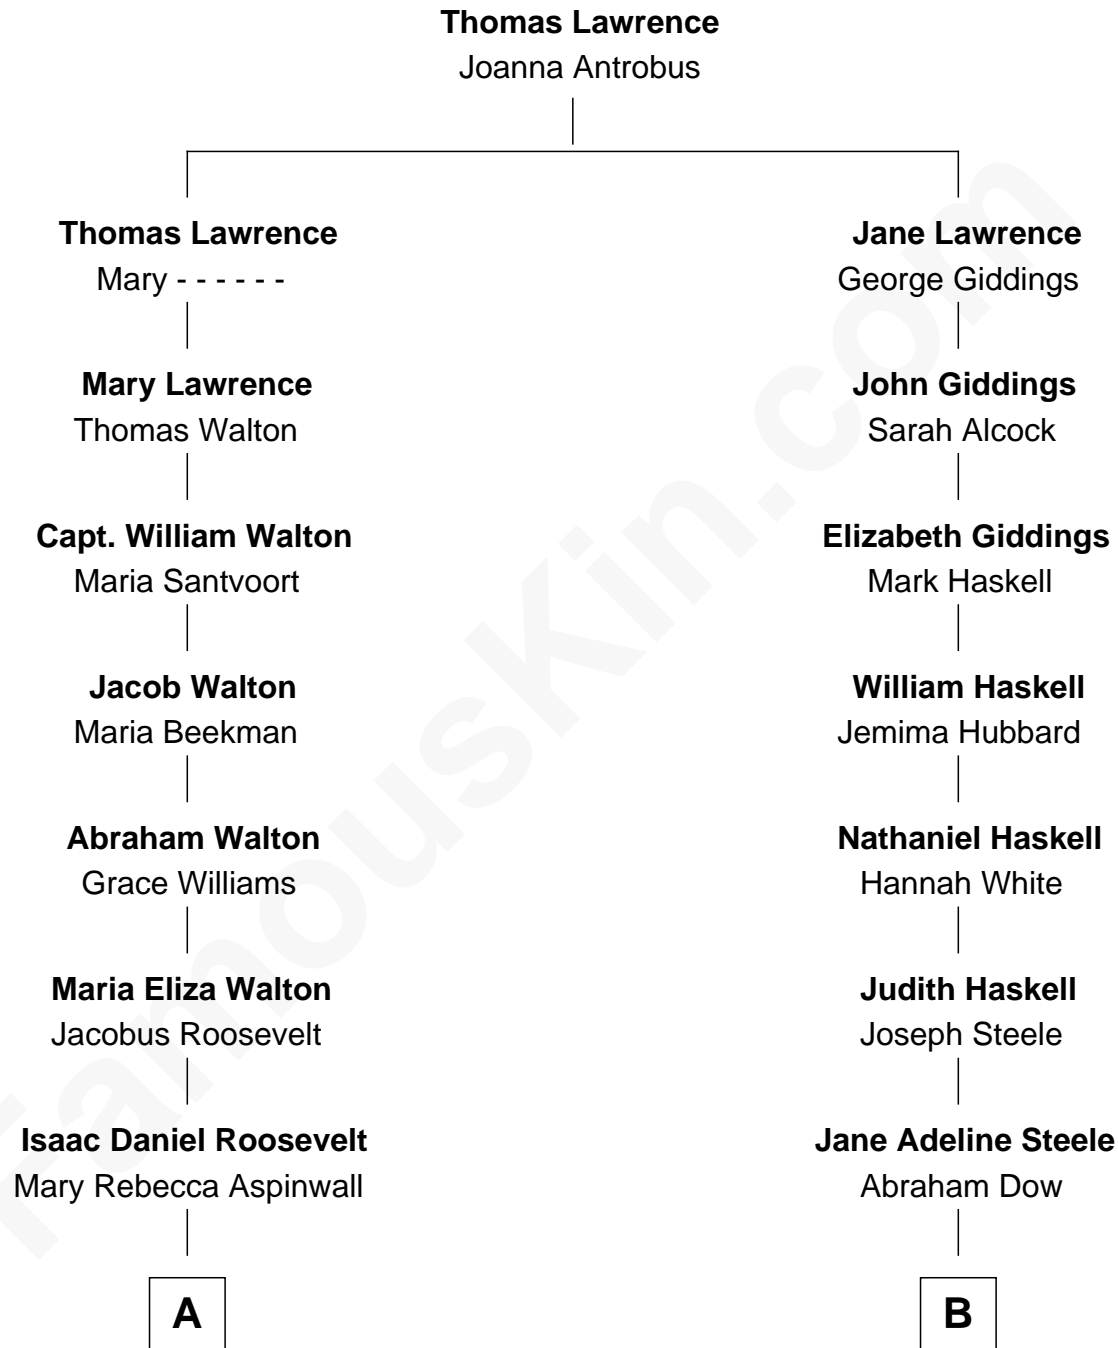

**FamousKin.com**  
**Relationship Chart of**  
**Franklin D. Roosevelt**  
*32nd U.S. President*

8th cousin 2 times removed of

**Grace Slick**

*Singer, Songwriter - Jefferson Airplane*

**A**

**James Roosevelt**

Sara Delano

**Franklin D. Roosevelt**

*32nd U.S. President*

**B**

**James Osgood Dow**

Mary Charlotte Hawkins

**Grace Josephine Dow**

Arthur Wilford Wing

**Ivan Wilford Wing**

Virginia Barnett

**Grace Slick**

*Singer, Songwriter - Jefferson Airplane*

FamousKin.com