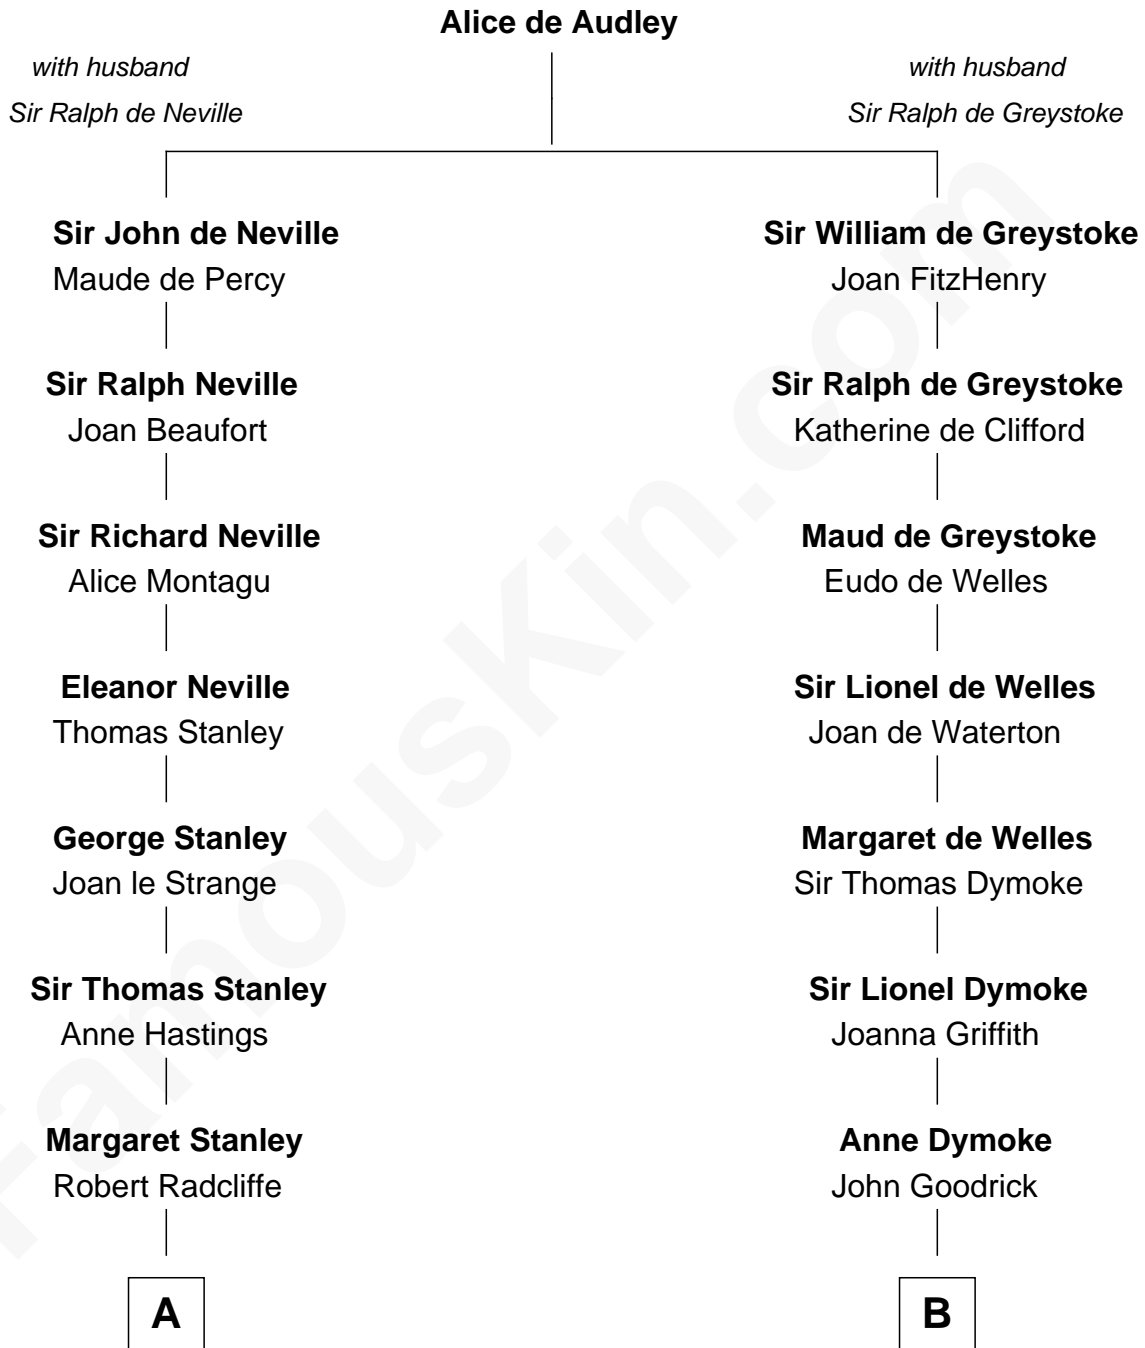

FamousKin.com
Relationship Chart of
Franklin D. Roosevelt
32nd U.S. President

19th cousin 1 time removed of
Lucille Ball
TV Actress - "I Love Lucy"

C

Mary Rebecca Aspinwall

Isaac Daniel Roosevelt

James Roosevelt

Sara Delano

Franklin D. Roosevelt

32nd U.S. President

D

George Osborn Durrell

Anne Jane Jewell

Nellie Rebecca Durrell

Jasper Clinton Ball