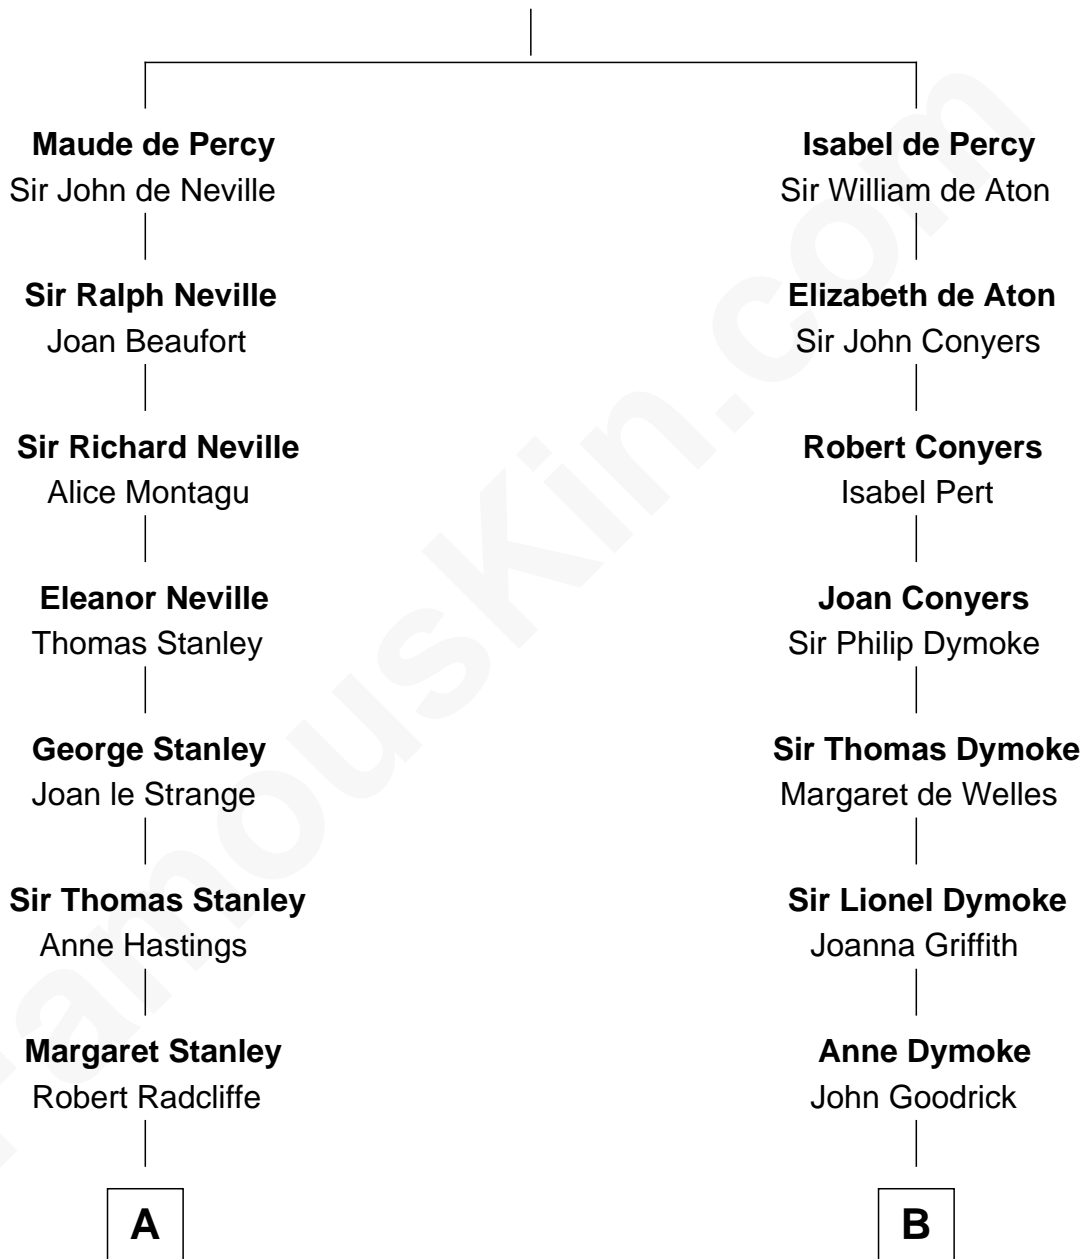

FamousKin.com
Relationship Chart of
Franklin D. Roosevelt
32nd U.S. President

19th cousin 1 time removed of
Lucille Ball
TV Actress - "I Love Lucy"

Sir Henry de Percy
 Idoine de Clifford

C

Mary Rebecca Aspinwall

Isaac Daniel Roosevelt

James Roosevelt

Sara Delano

Franklin D. Roosevelt

32nd U.S. President

D

George Osborn Durrell

Anne Jane Jewell