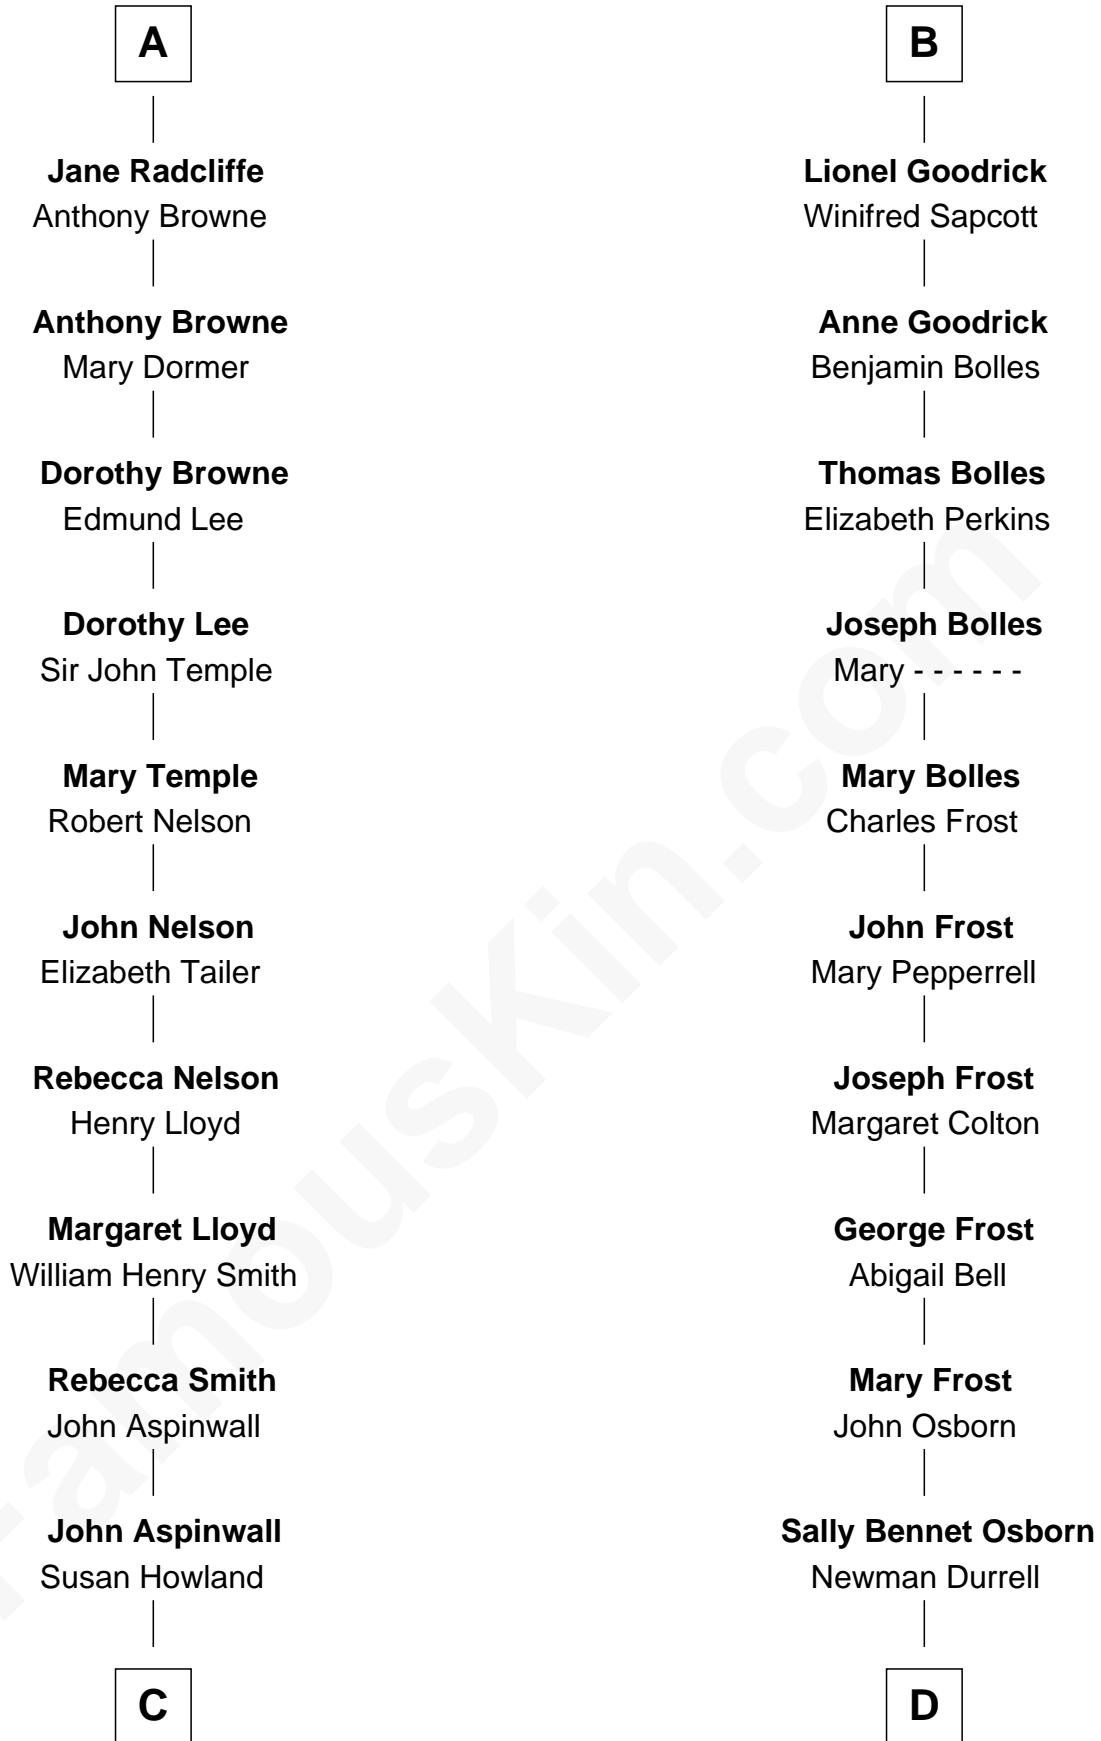

FamousKin.com
Relationship Chart of
Franklin D. Roosevelt
32nd U.S. President

19th cousin 1 time removed of
Lucille Ball
TV Actress - "I Love Lucy"

Sir Henry de Percy
 Idoine de Clifford

C

Mary Rebecca Aspinwall

Isaac Daniel Roosevelt

James Roosevelt

Sara Delano

Franklin D. Roosevelt

32nd U.S. President

D

George Osborn Durrell

Anne Jane Jewell