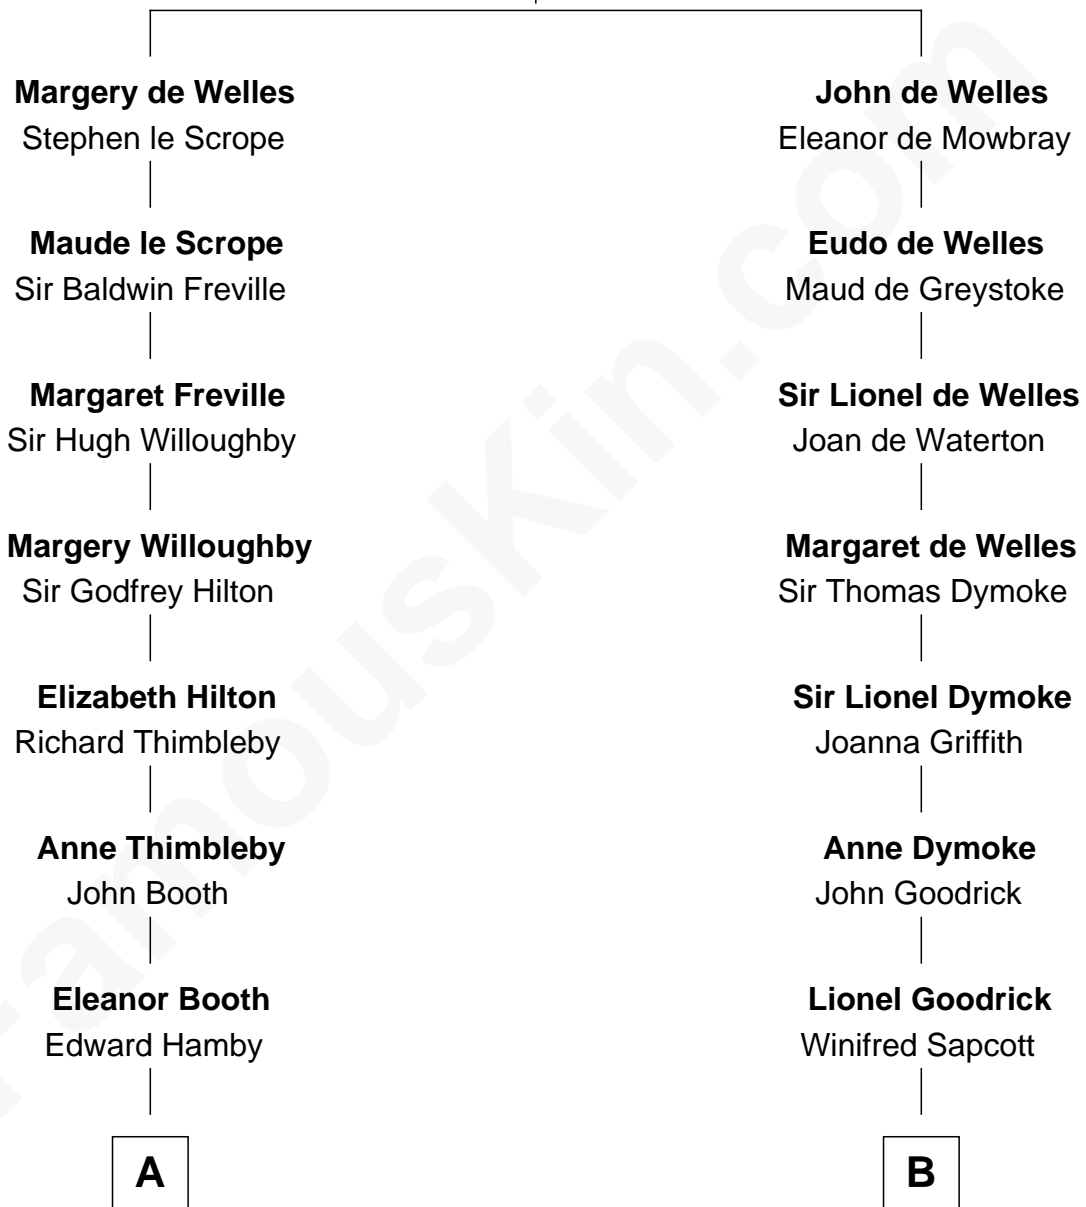

FamousKin.com
Relationship Chart of
Franklin D. Roosevelt
32nd U.S. President

17th cousin 2 times removed of

Lucille Ball
TV Actress - "I Love Lucy"

John de Welles
 Maud de Roos

C

Nellie Rebecca Durrell

Jasper Clinton Ball

Henry Durrell Ball

Desiree Evelyn Hunt

Lucille Ball

TV Actress - "I Love Lucy"

FamousKin.com