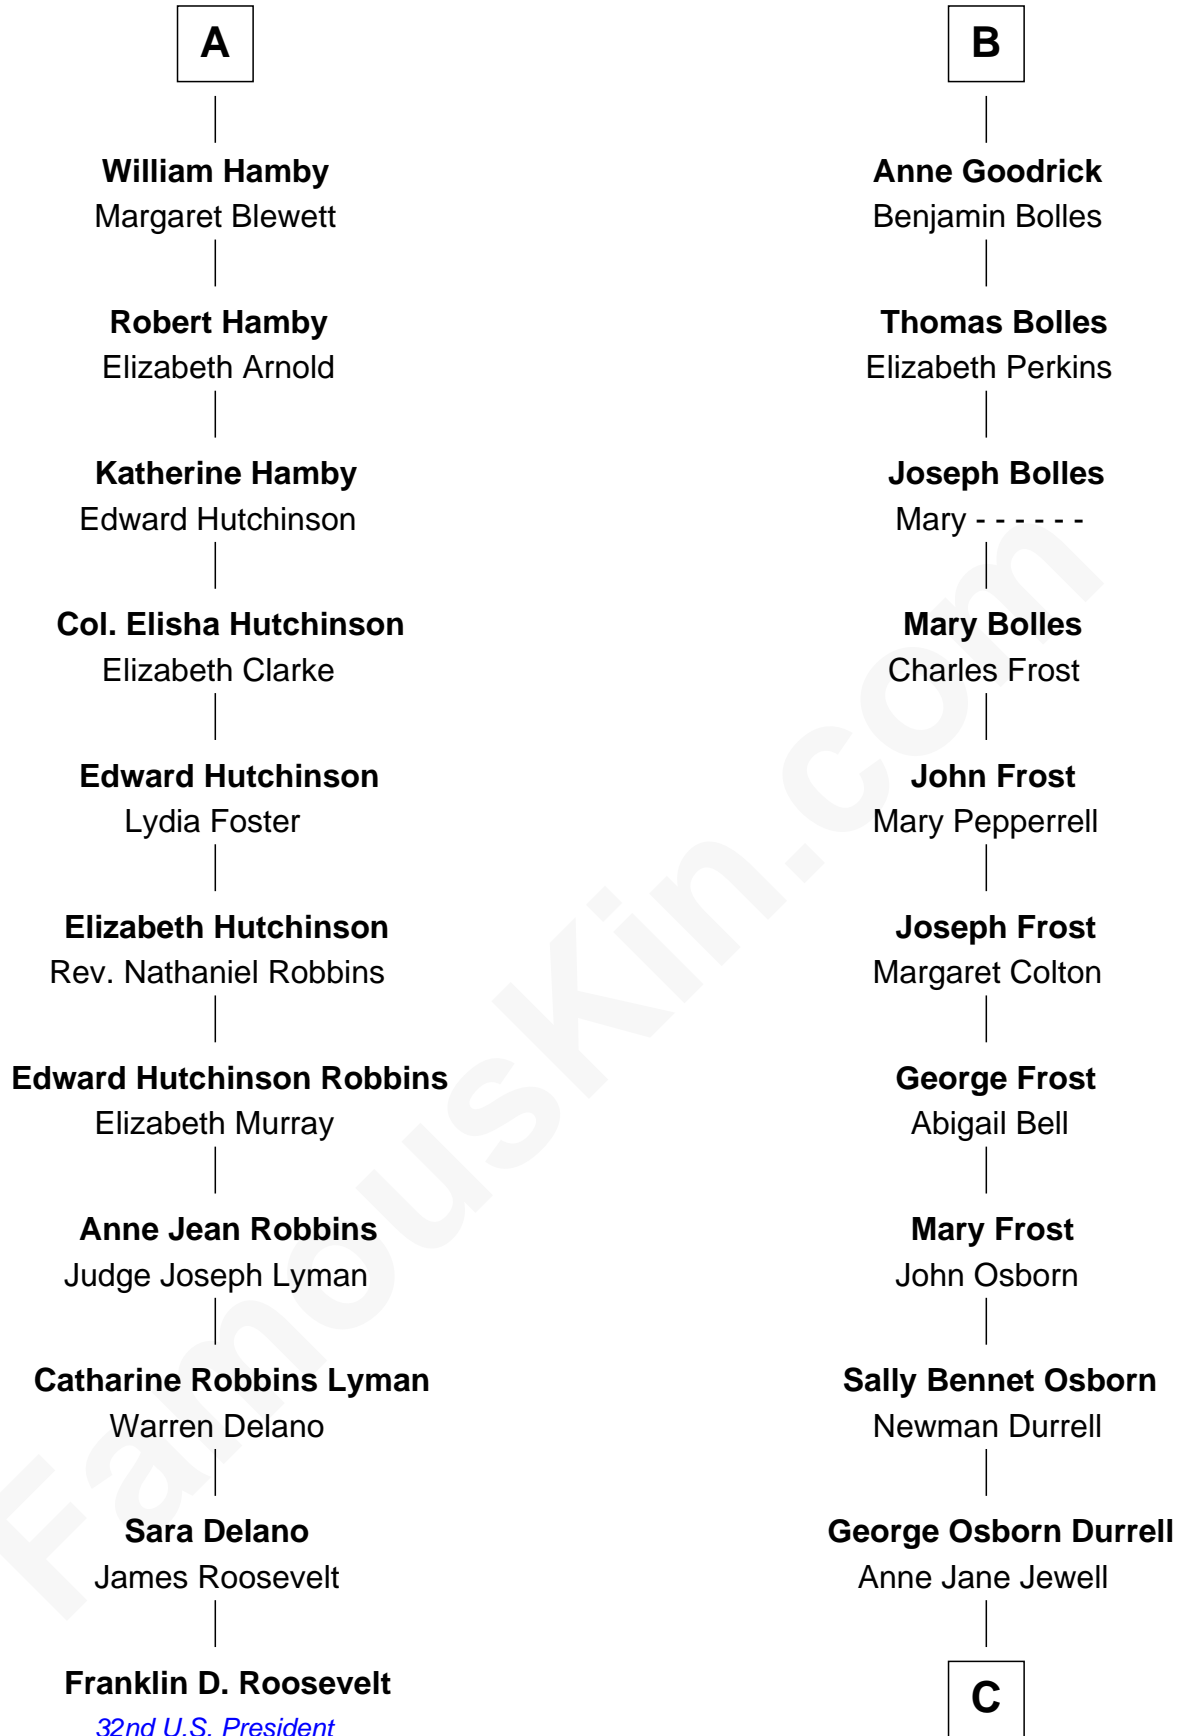

FamousKin.com
Relationship Chart of
Franklin D. Roosevelt
32nd U.S. President

17th cousin 2 times removed of

Lucille Ball
TV Actress - "I Love Lucy"

John de Welles
 Maud de Roos

C

Nellie Rebecca Durrell

Jasper Clinton Ball

Henry Durrell Ball

Desiree Evelyn Hunt

Lucille Ball

TV Actress - "I Love Lucy"

FamousKin.com