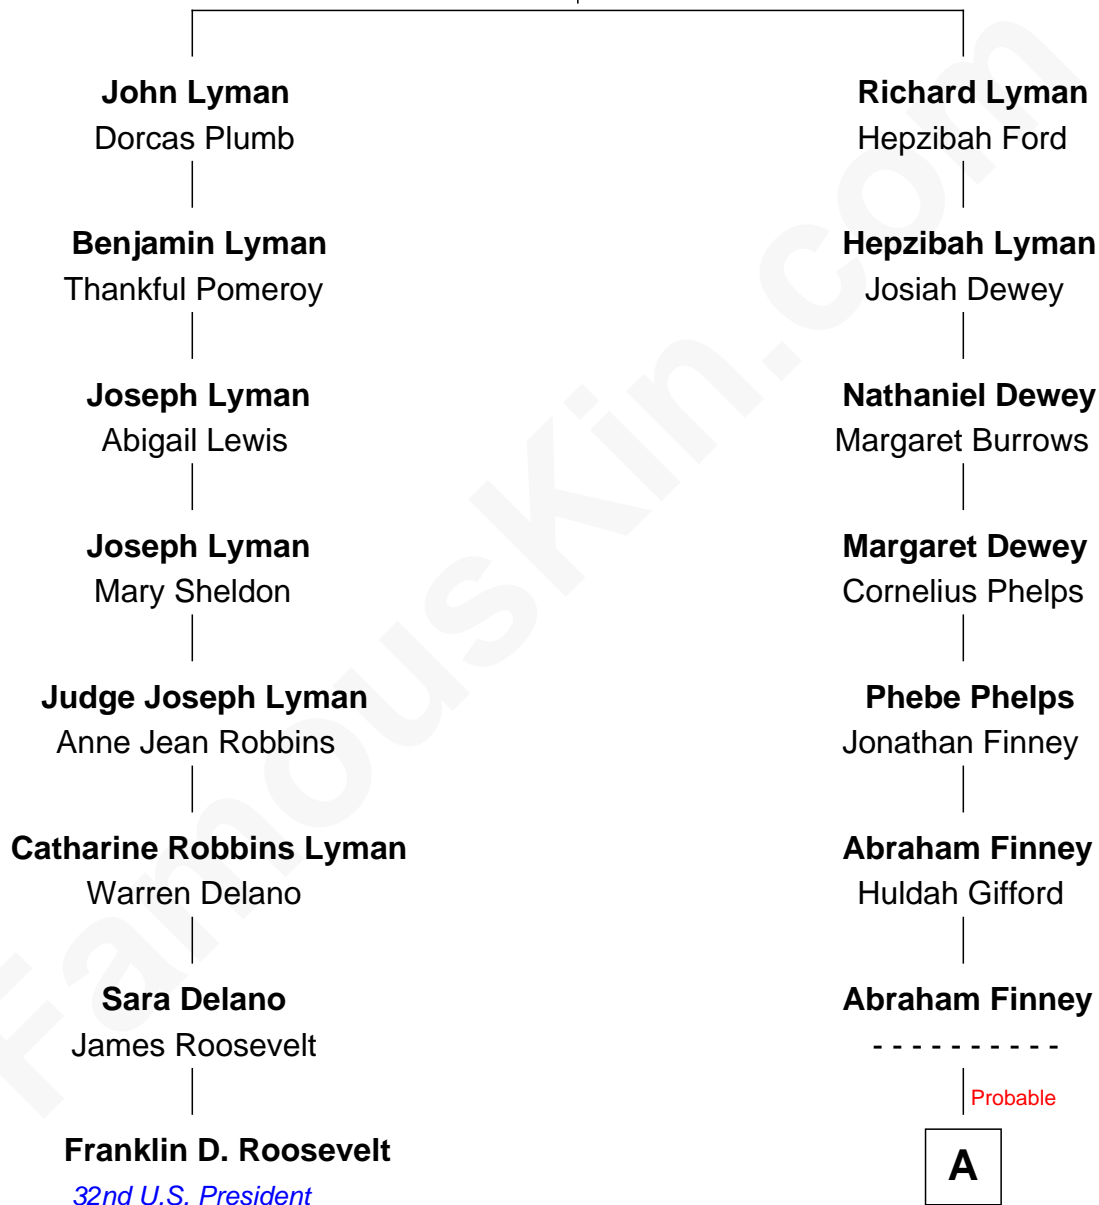

FamousKin.com
Relationship Chart of
Franklin D. Roosevelt
32nd U.S. President

7th cousin 4 times removed of
Brian Wilson
Co-Founder of The Beach Boys

Richard Lyman
 Sarah - - - - -

A

Eli Barnum Finney
Ellen Celia Coughlin

Albert H. Finney
Elnora Brass

Ruth Edna Finney
Carl Arie Korthof

Audree Neva Korthof
Murray Gage Wilson

Brian Wilson

Co-Founder of The Beach Boys