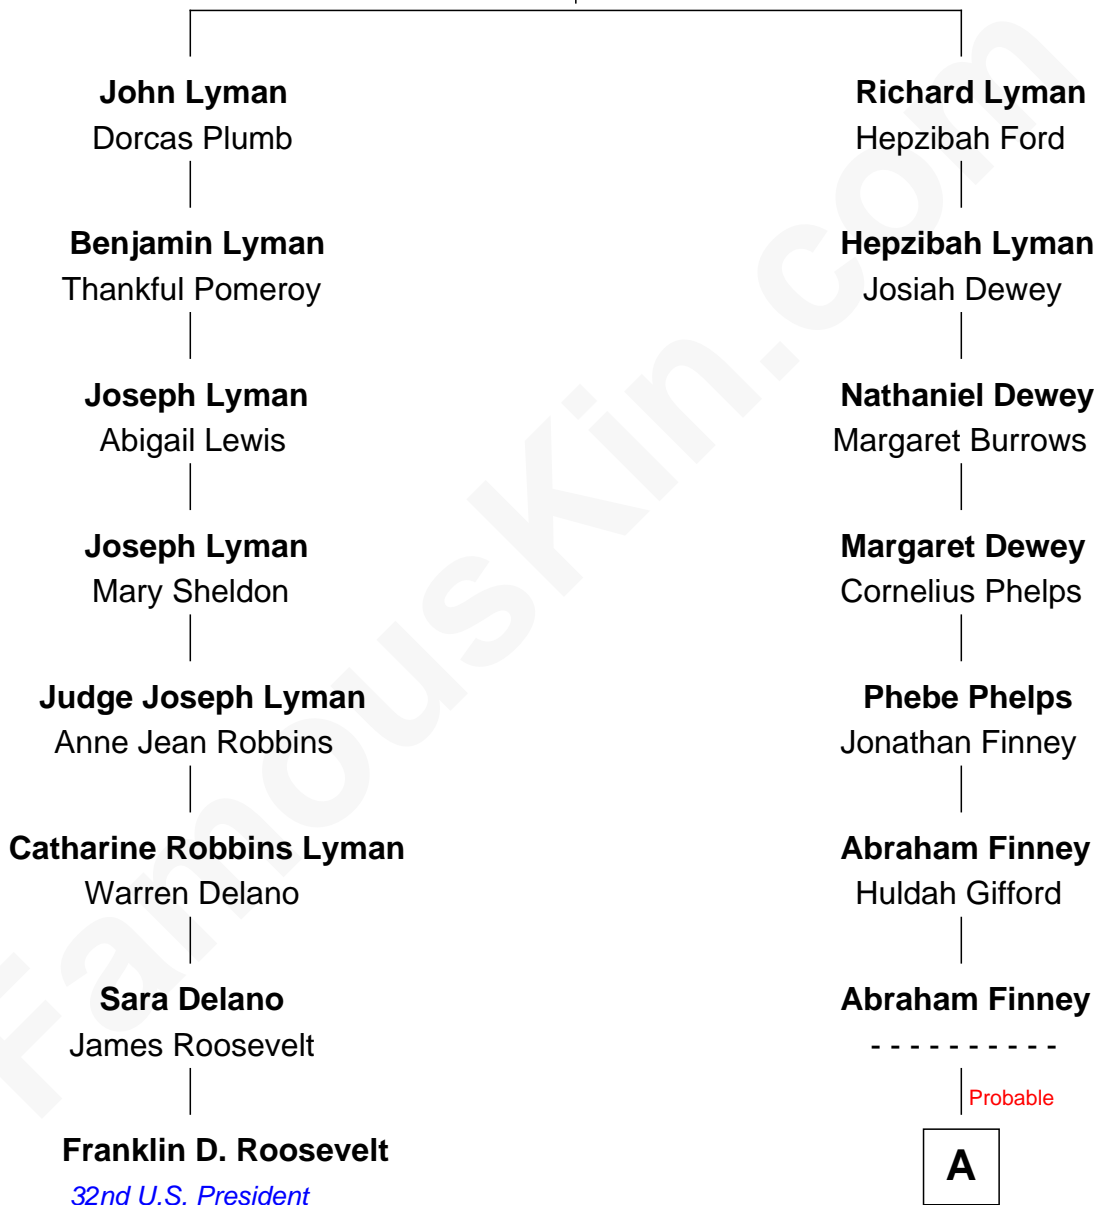

FamousKin.com
Relationship Chart of
Franklin D. Roosevelt
32nd U.S. President

7th cousin 4 times removed of
Carl Wilson
Co-Founder of The Beach Boys

Richard Lyman
 Sarah - - - - -

A

—
Eli Barnum Finney
Ellen Celia Coughlin

—
Albert H. Finney
Elnora Brass

—
Ruth Edna Finney
Carl Arie Korthof

—
Audree Neva Korthof
Murray Gage Wilson

—
Carl Wilson
Co-Founder of The Beach Boys

FamousKin.com