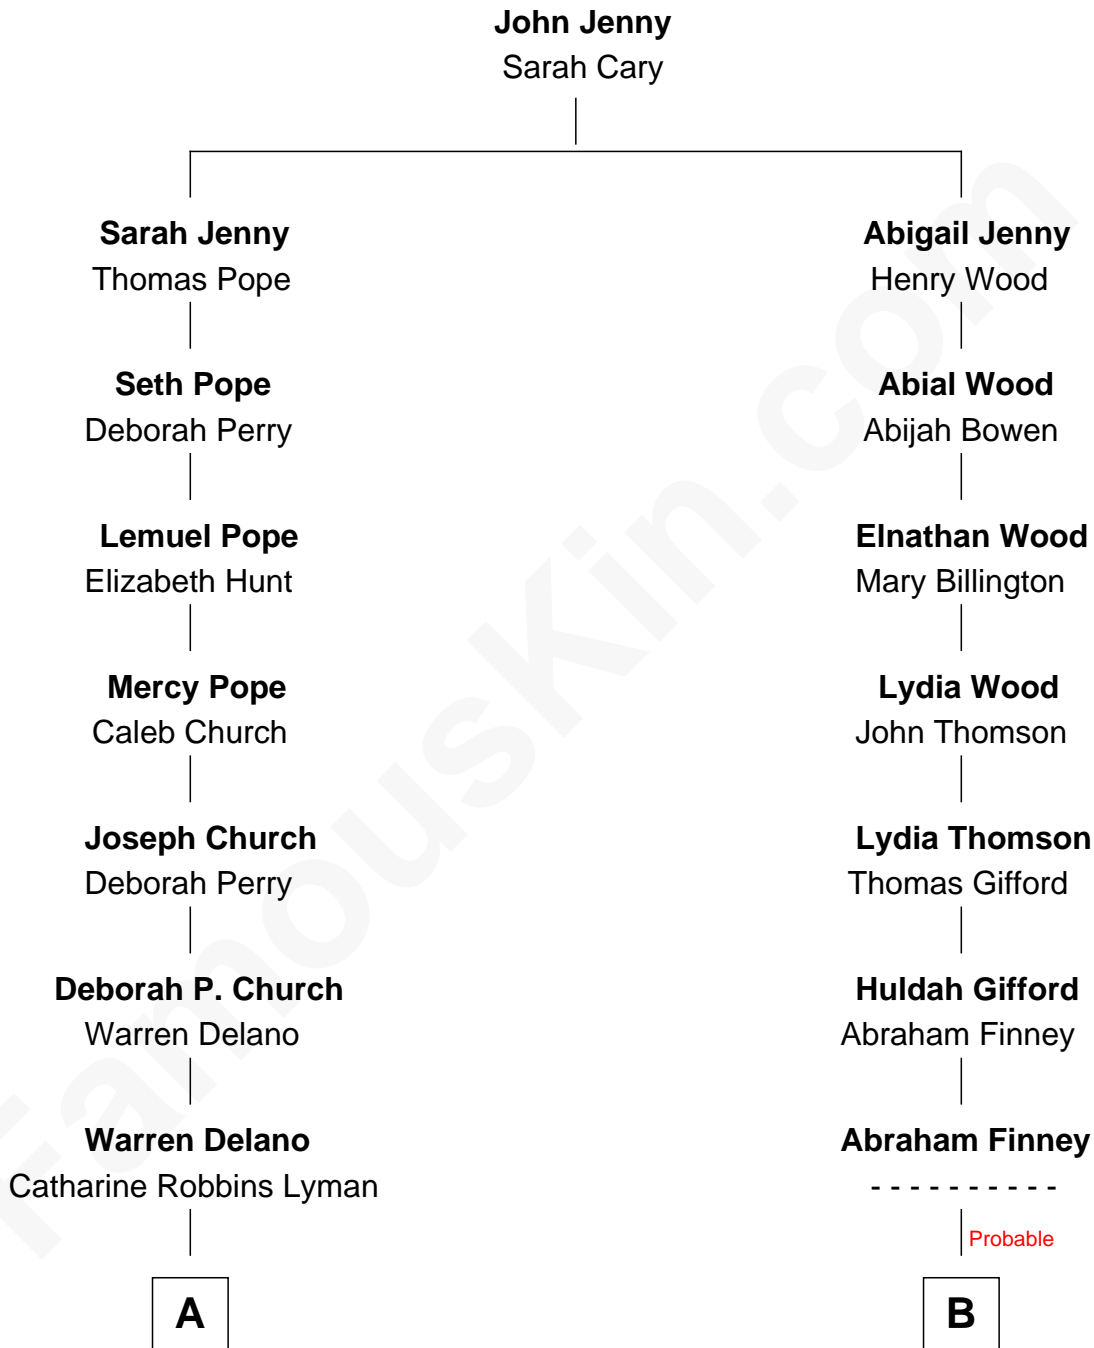

FamousKin.com
Relationship Chart of
Franklin D. Roosevelt
32nd U.S. President

8th cousin 3 times removed of
Carl Wilson
Co-Founder of The Beach Boys

A

Sara Delano
James Roosevelt

Franklin D. Roosevelt
32nd U.S. President

B

Eli Barnum Finney
Ellen Celia Coughlin

Albert H. Finney
Elnora Brass

Ruth Edna Finney
Carl Arie Korthof

Audree Neva Korthof
Murray Gage Wilson

Carl Wilson
Co-Founder of The Beach Boys