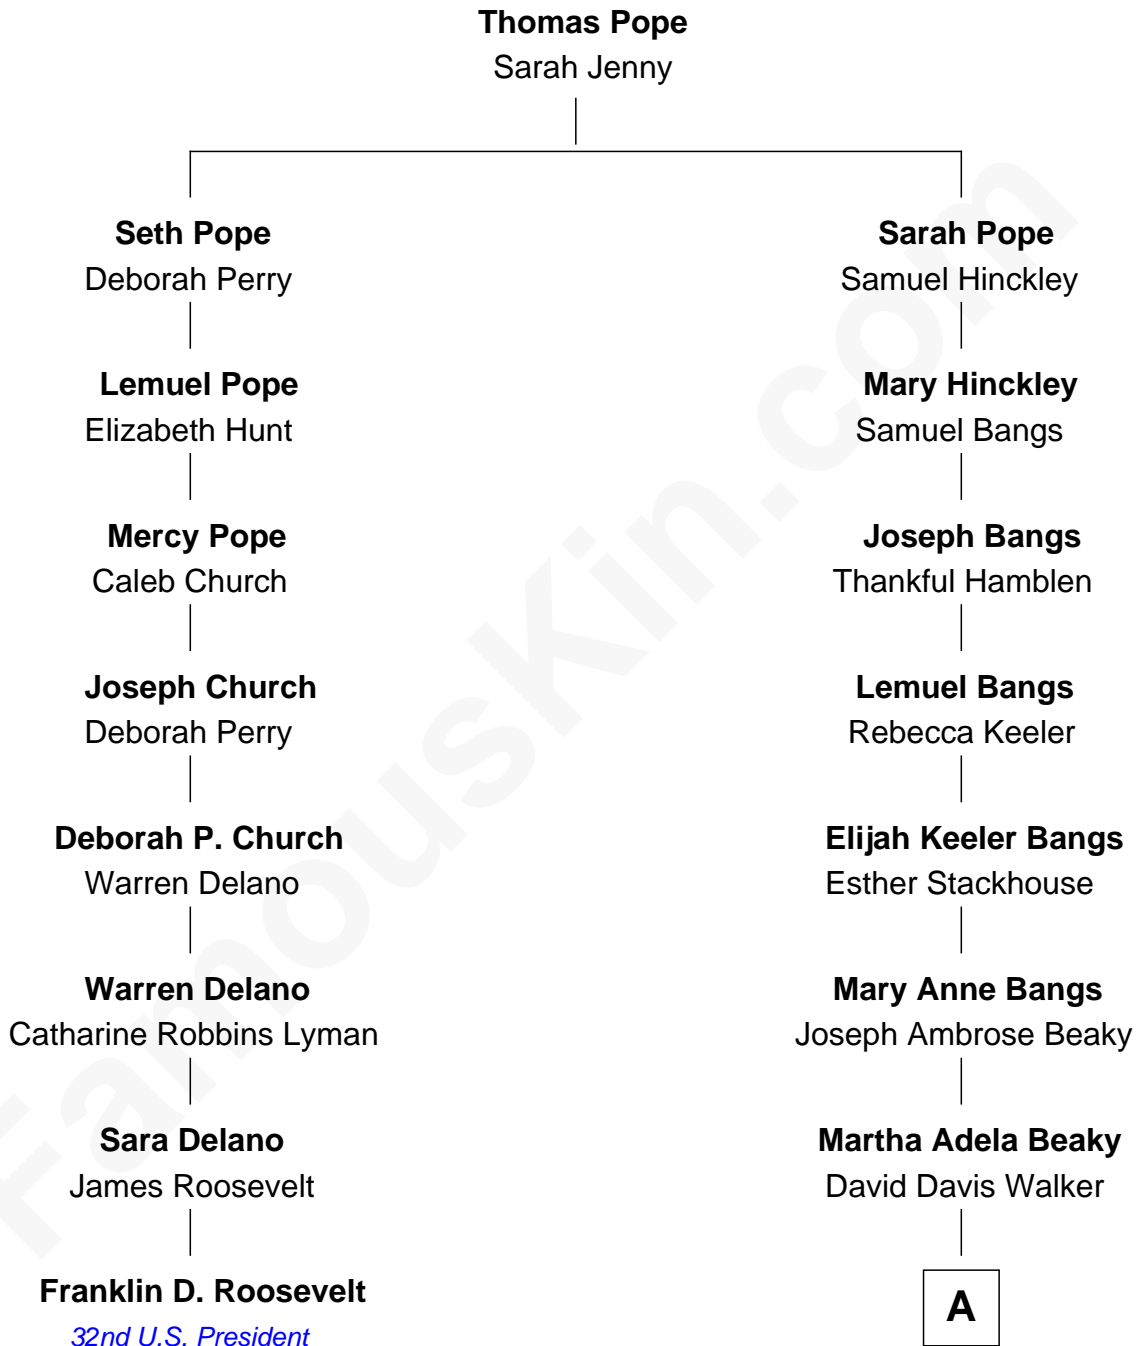

FamousKin.com
Relationship Chart of
Franklin D. Roosevelt
32nd U.S. President

7th cousin 3 times removed of
Jeb Bush
43rd Governor of Florida

A

George Herbert Walker

Lucretia Wear

Dorothy Wear Walker

Prescott Sheldon Bush

George Herbert Walker Bush

Barbara Pierce

Jeb Bush

43rd Governor of Florida