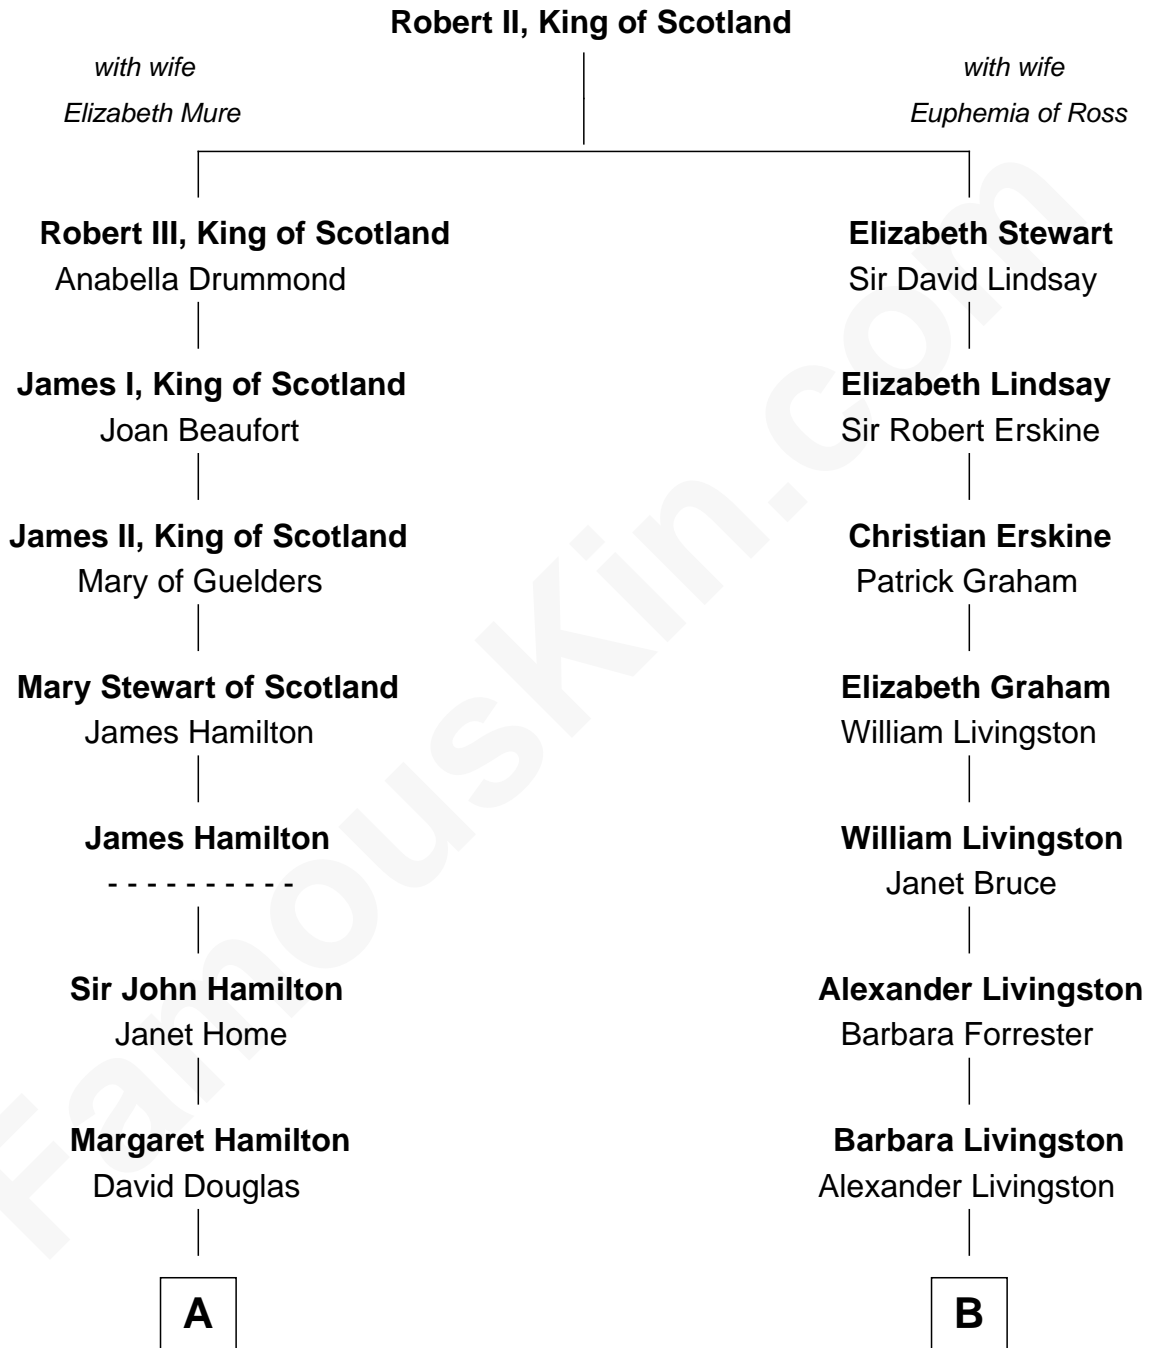

FamousKin.com
Relationship Chart of
Franklin D. Roosevelt
32nd U.S. President

19th cousin of
Jeb Bush
43rd Governor of Florida

C

Catharine Robbins Lyman

Warren Delano

Sara Delano

James Roosevelt

Franklin D. Roosevelt