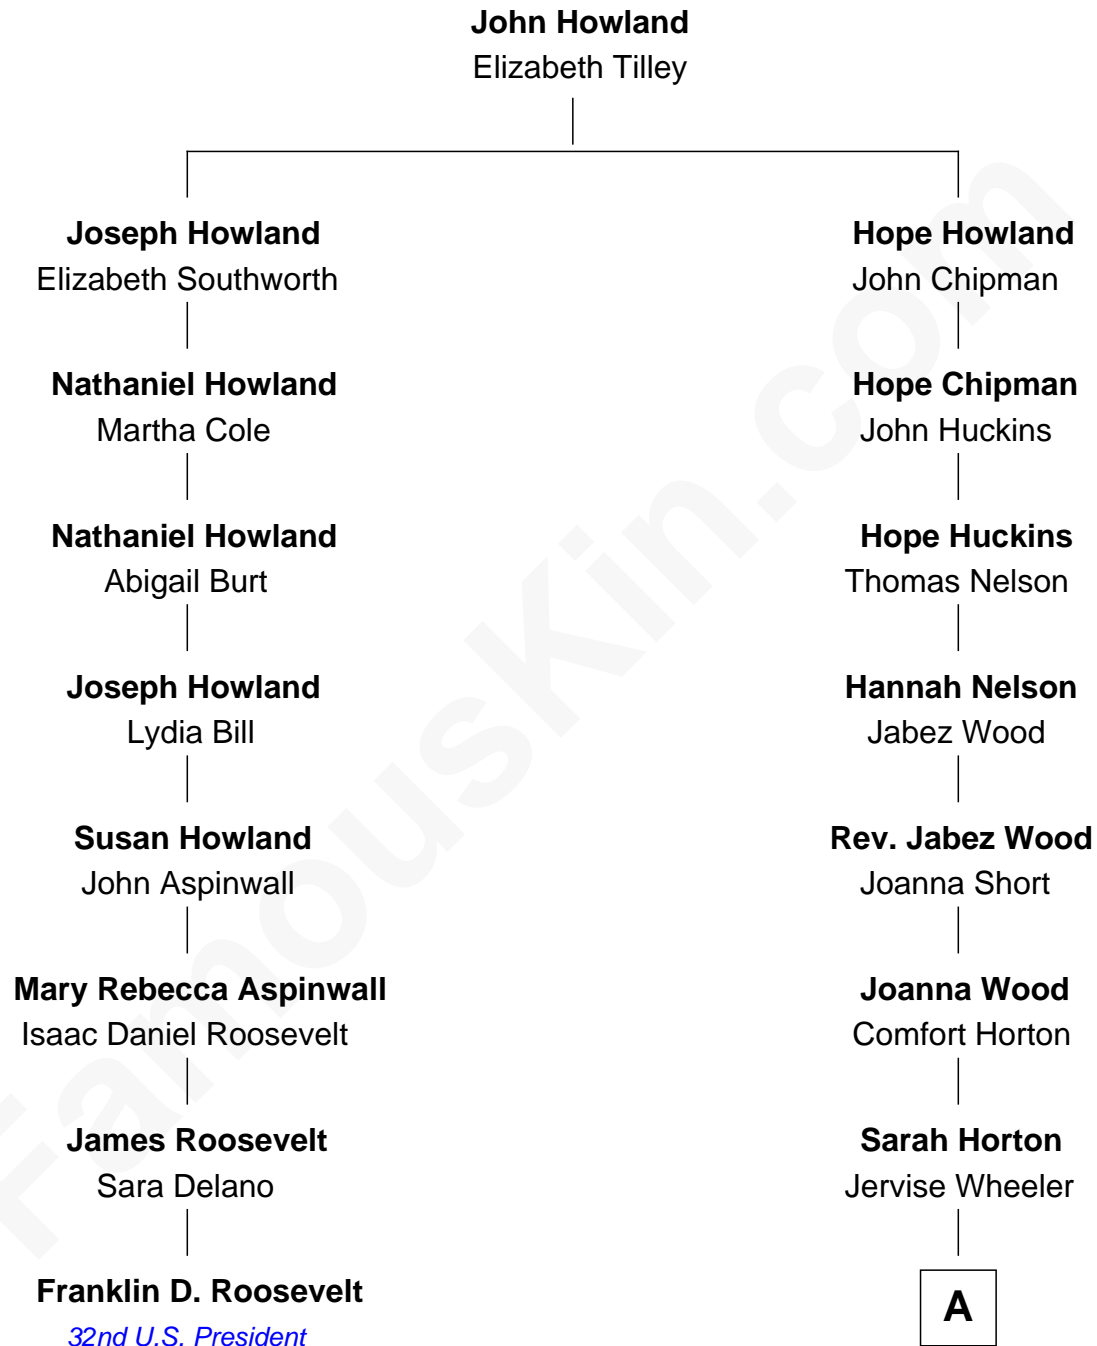

**FamousKin.com**  
**Relationship Chart of**  
**Franklin D. Roosevelt**  
*32nd U.S. President*

**7th cousin 6 times removed of**  
**Jeb Bush**  
*43rd Governor of Florida*

**A**

**Betsey S. Wheeler**

Levi Pierce

**Elizabeth Slade Pierce**

Cortland Philip Livingston Butler

**Mary Elizabeth Butler**

Robert Emmet Sheldon

**Flora Sheldon**

Samuel Prescott Bush

**Prescott Sheldon Bush**

Dorothy Wear Walker

**George Herbert Walker Bush**

Barbara Pierce

**Jeb Bush**

*43rd Governor of Florida*