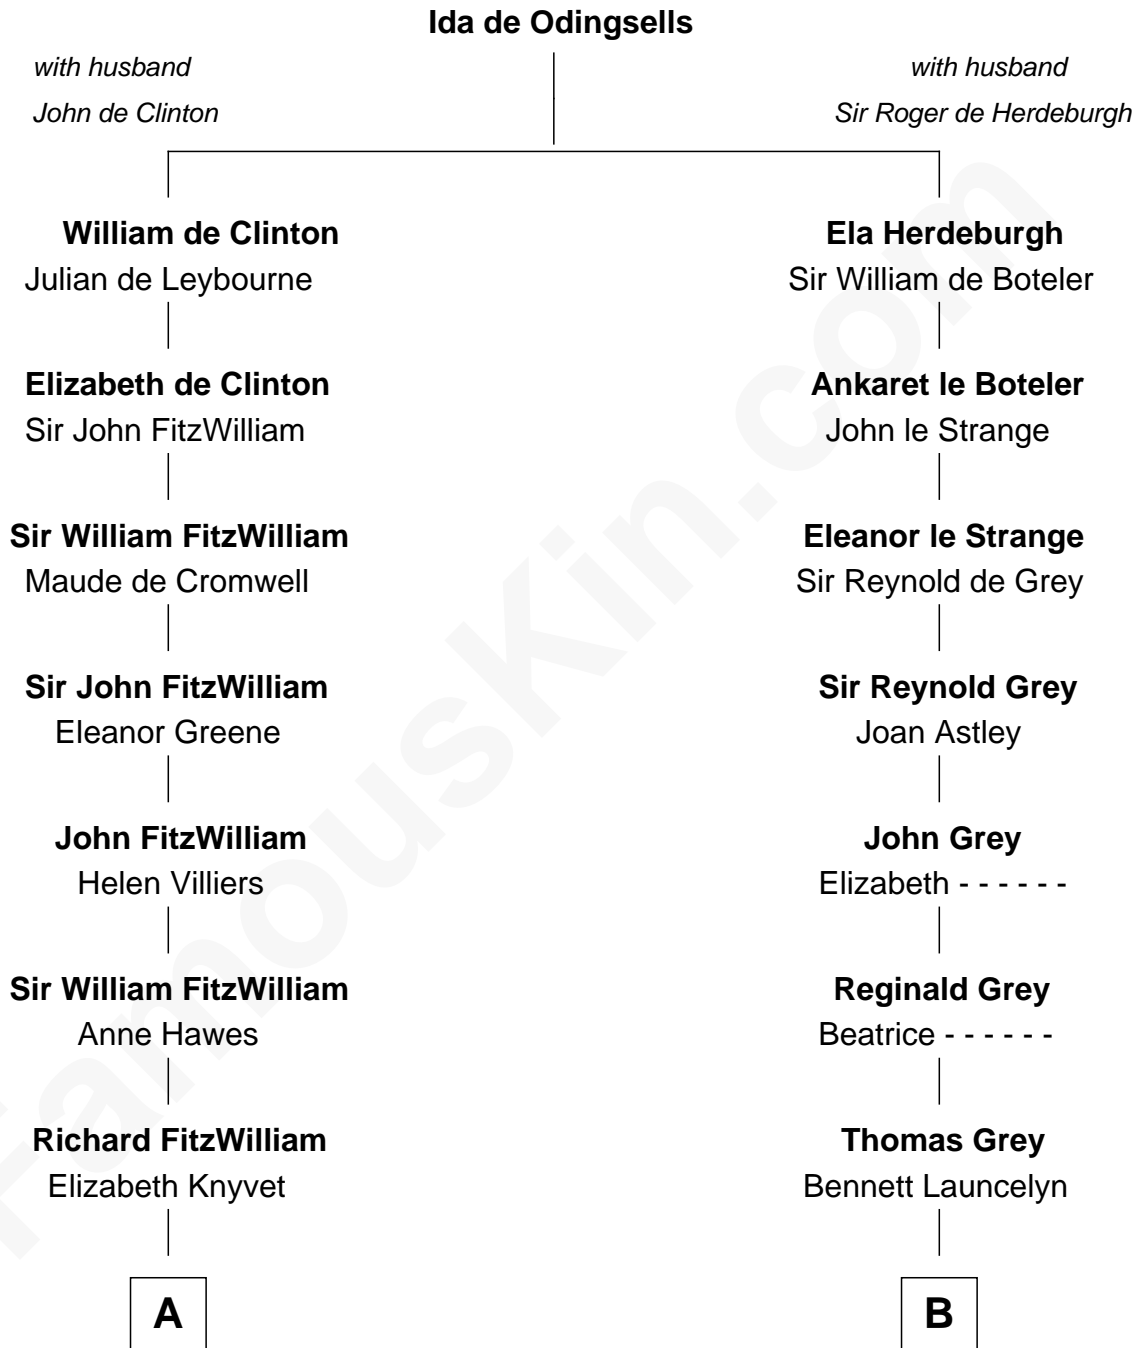

FamousKin.com
Relationship Chart of
Franklin D. Roosevelt
32nd U.S. President

18th cousin 3 times removed of

Sigourney Weaver
Movie Actress

C

James Roosevelt

Sara Delano

Franklin D. Roosevelt

32nd U.S. President

D

Rachael M. Read

Charles Benjamin Weaver

Francis Milton Weaver

Jane Weaver Laffin

Sylvester Laffin Weaver

Amabel Dixon

Sylvester Laffin Weaver

Desiree Mary Lucy Hawkins

Sigourney Weaver

Movie Actress