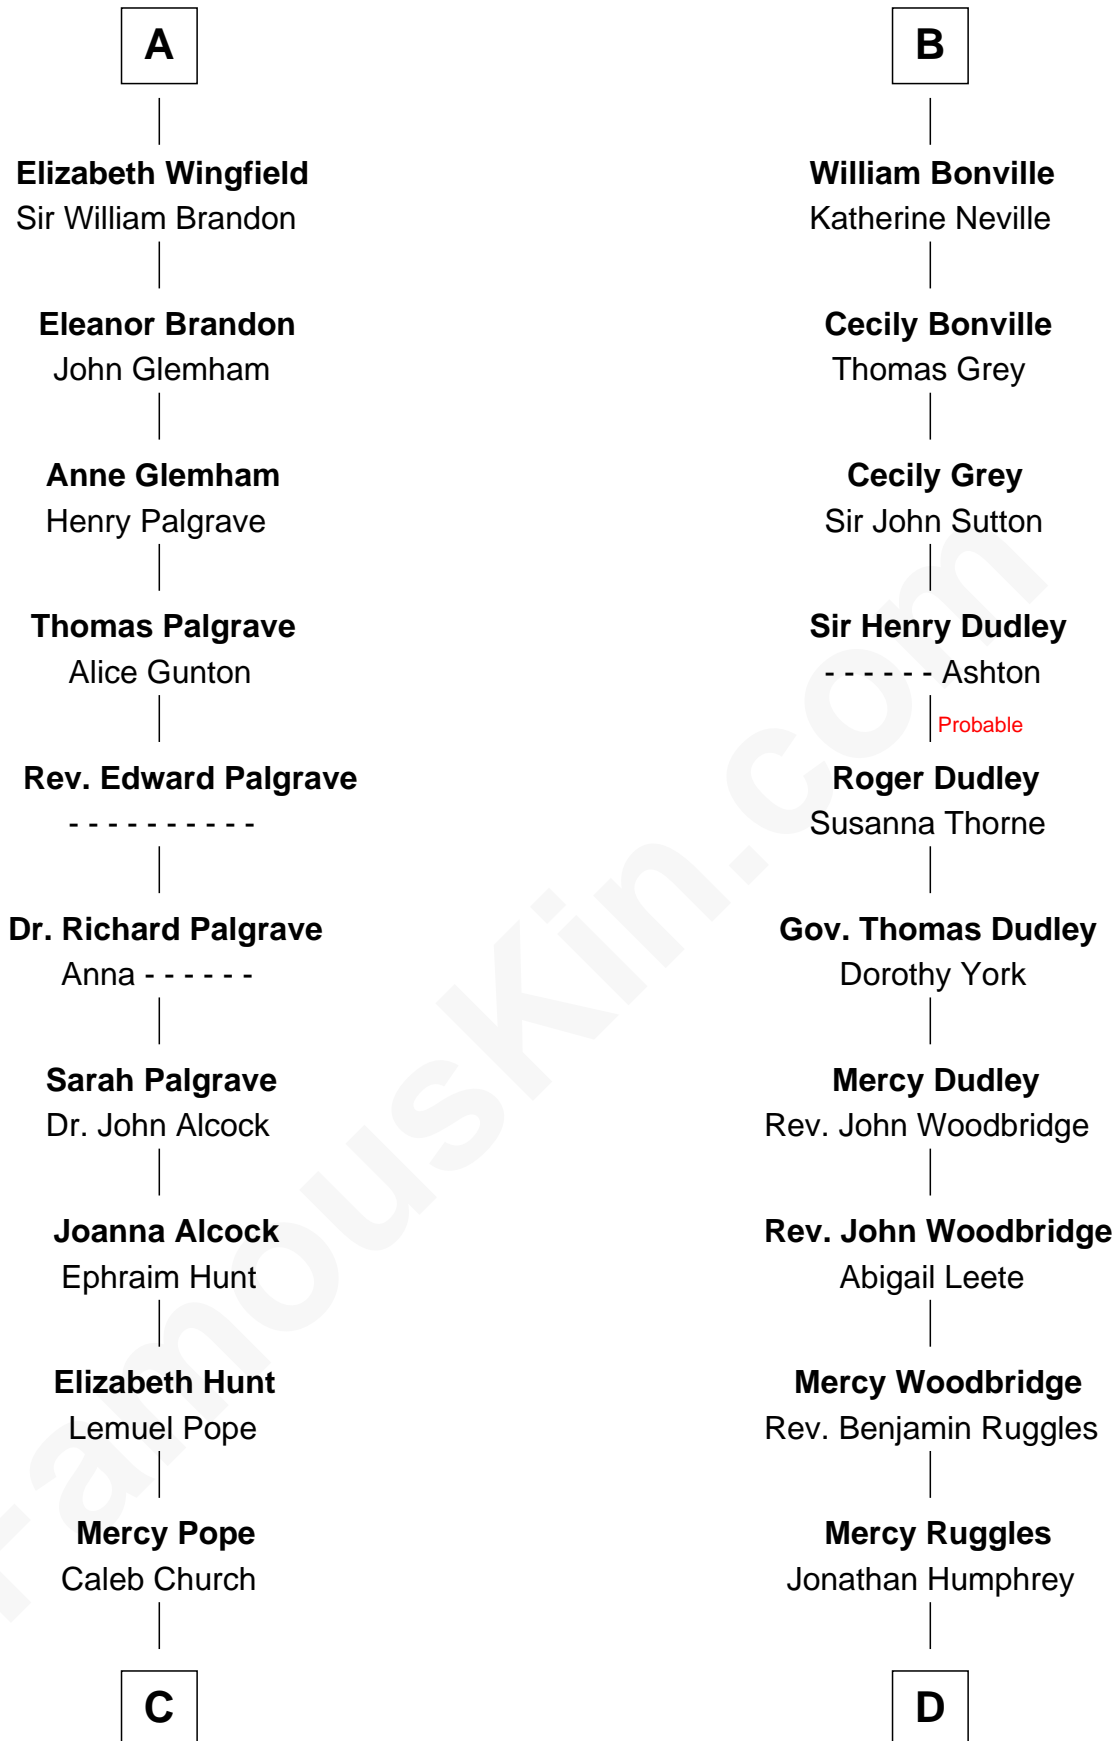

FamousKin.com
Relationship Chart of
Franklin D. Roosevelt
32nd U.S. President

20th cousin 1 time removed of
John Brown
American Abolitionist

Sir Humphrey de Bohun
Maud of Eu

Sir Humphrey de Bohun
Eleanor de Braiose

Humphrey de Bohun
Maud de Fiennes

Humphrey de Bohun
Elizabeth Plantagenet

Sir William de Bohun
Elizabeth de Badlesmere

Elizabeth de Bohun
Sir Richard Fitzalan

Elizabeth Fitzalan
Sir Robert Goushill

Elizabeth Goushill
Sir Robert Wingfield

A

Eleanor de Bohun
Sir John de Verdun

Maud de Verdun
Sir John de Grey

Sir Roger de Grey
Elizabeth de Hastings

Sir Reynold de Grey
Eleanor le Strange

Sir Reynold Grey
Margaret de Ros

Margaret Grey
Sir William Bonville

William Bonville
Elizabeth Harington

B

C

Joseph Church

Deborah Perry

Deborah P. Church

Warren Delano

Warren Delano