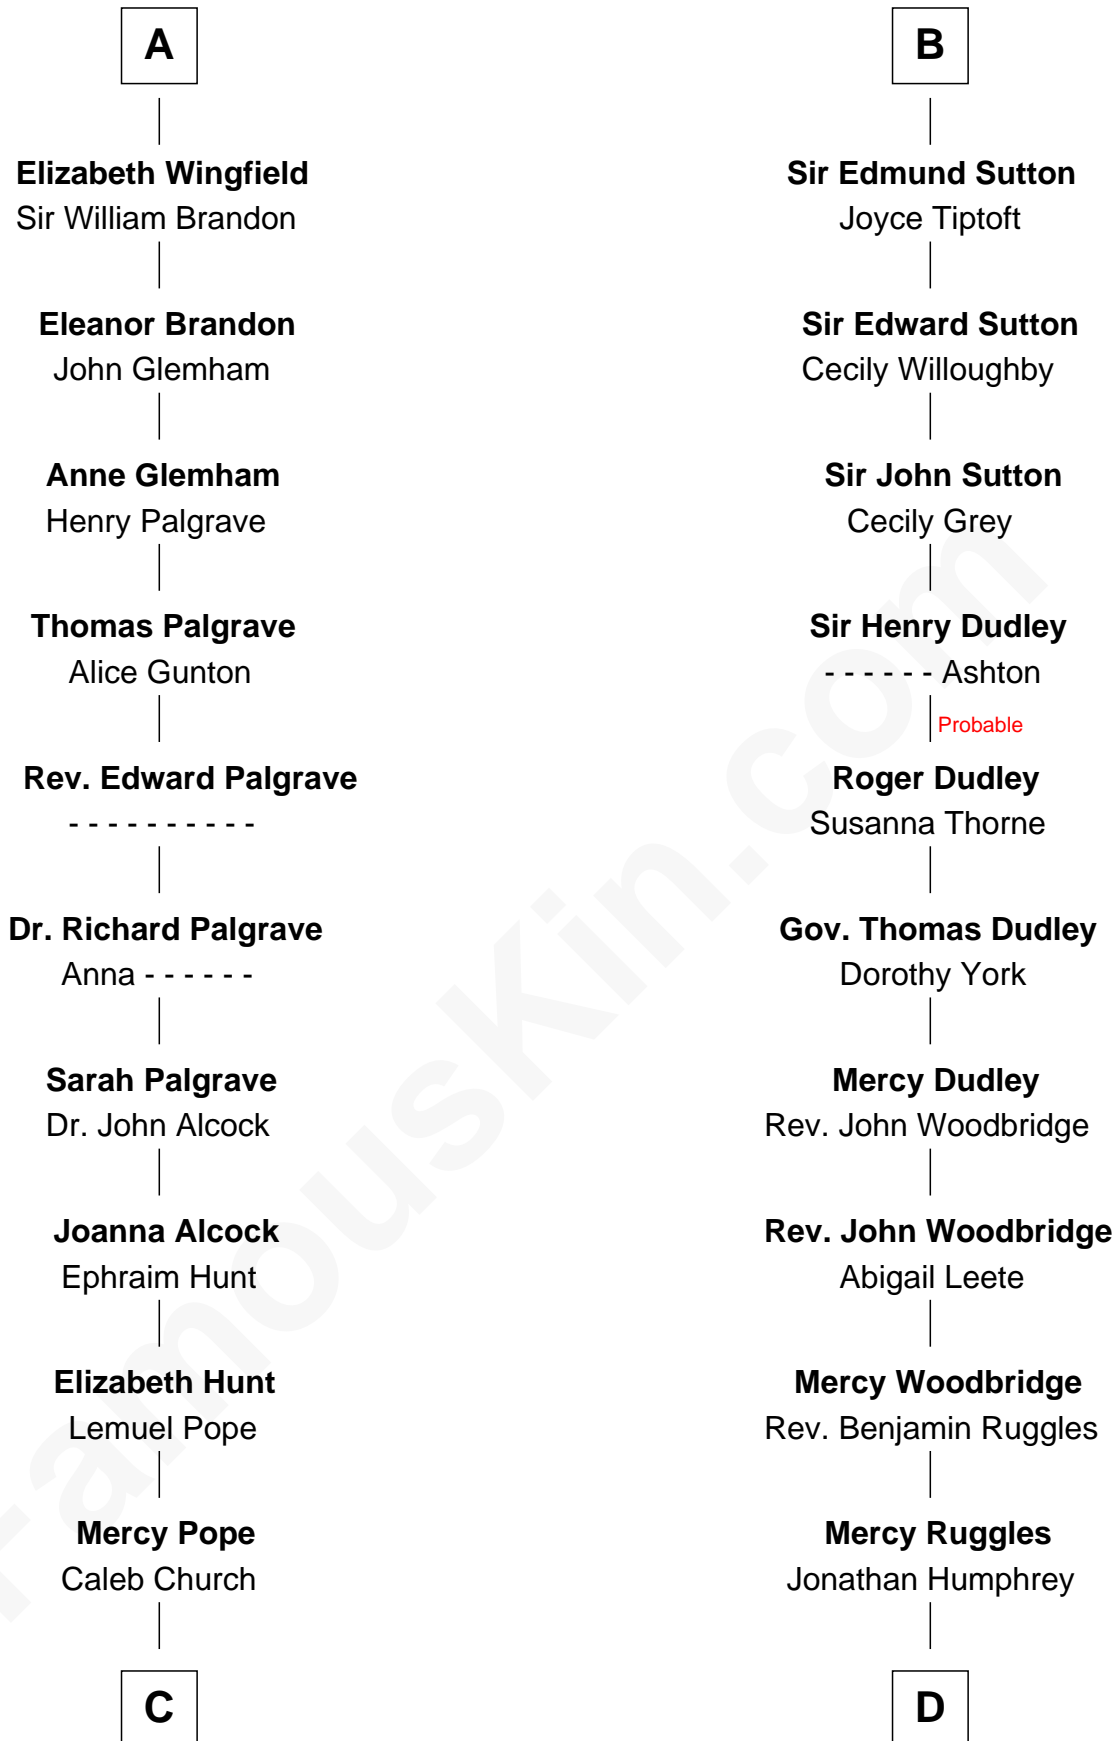

**FamousKin.com**  
**Relationship Chart of**  
**Franklin D. Roosevelt**  
*32nd U.S. President*

20th cousin 1 time removed of

**John Brown**  
*American Abolitionist*

**C**

**Joseph Church**

Deborah Perry

**Deborah P. Church**

Warren Delano

**Warren Delano**

Catharine Robbins Lyman

**Sara Delano**

James Roosevelt

**Franklin D. Roosevelt**

*32nd U.S. President*

*American Abolitionist*

FamousKin.com