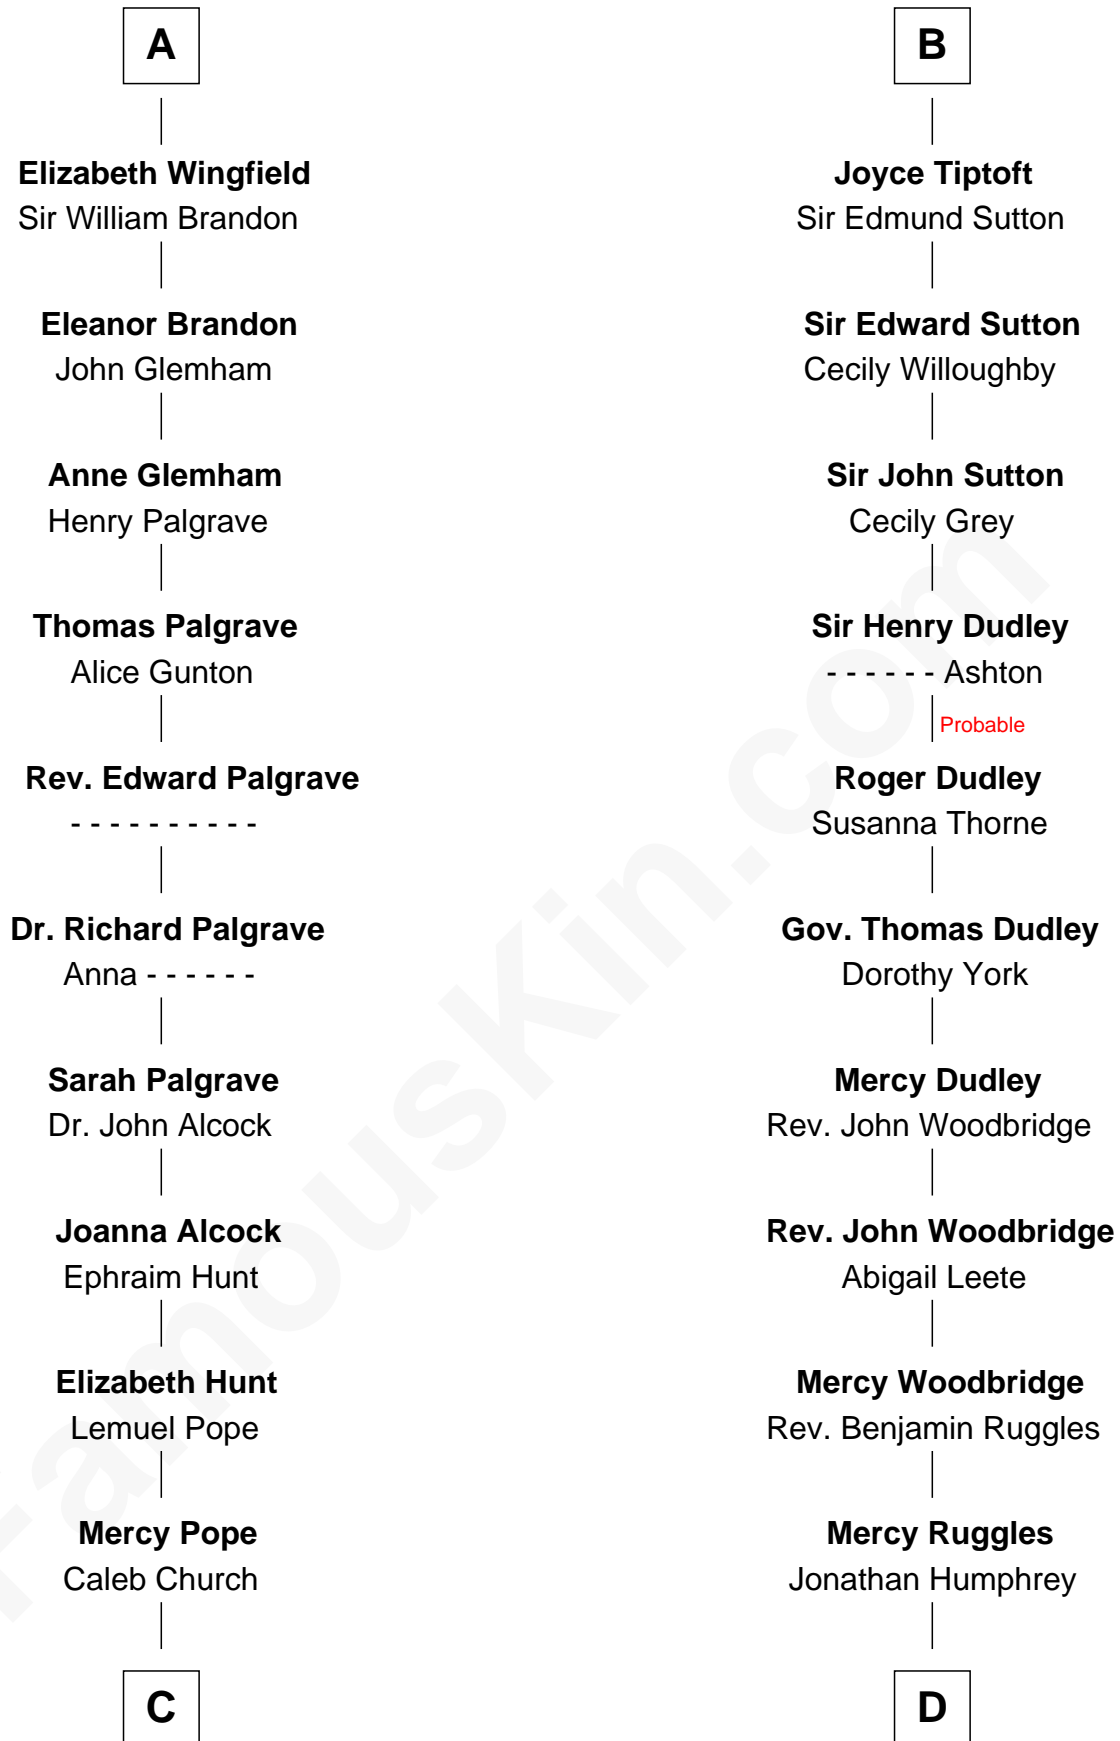

FamousKin.com
Relationship Chart of
Franklin D. Roosevelt
32nd U.S. President

20th cousin 1 time removed of
John Brown
American Abolitionist

C

Joseph Church

Deborah Perry

Deborah P. Church

Warren Delano

Warren Delano

Catharine Robbins Lyman

Sara Delano

James Roosevelt

Franklin D. Roosevelt

32nd U.S. President

D

Oliver Humphrey

Sarah Garrett

Ruth Humphrey

Gideon Mills

Ruth Mills

Owen Brown

John Brown

American Abolitionist

FamousKin.com