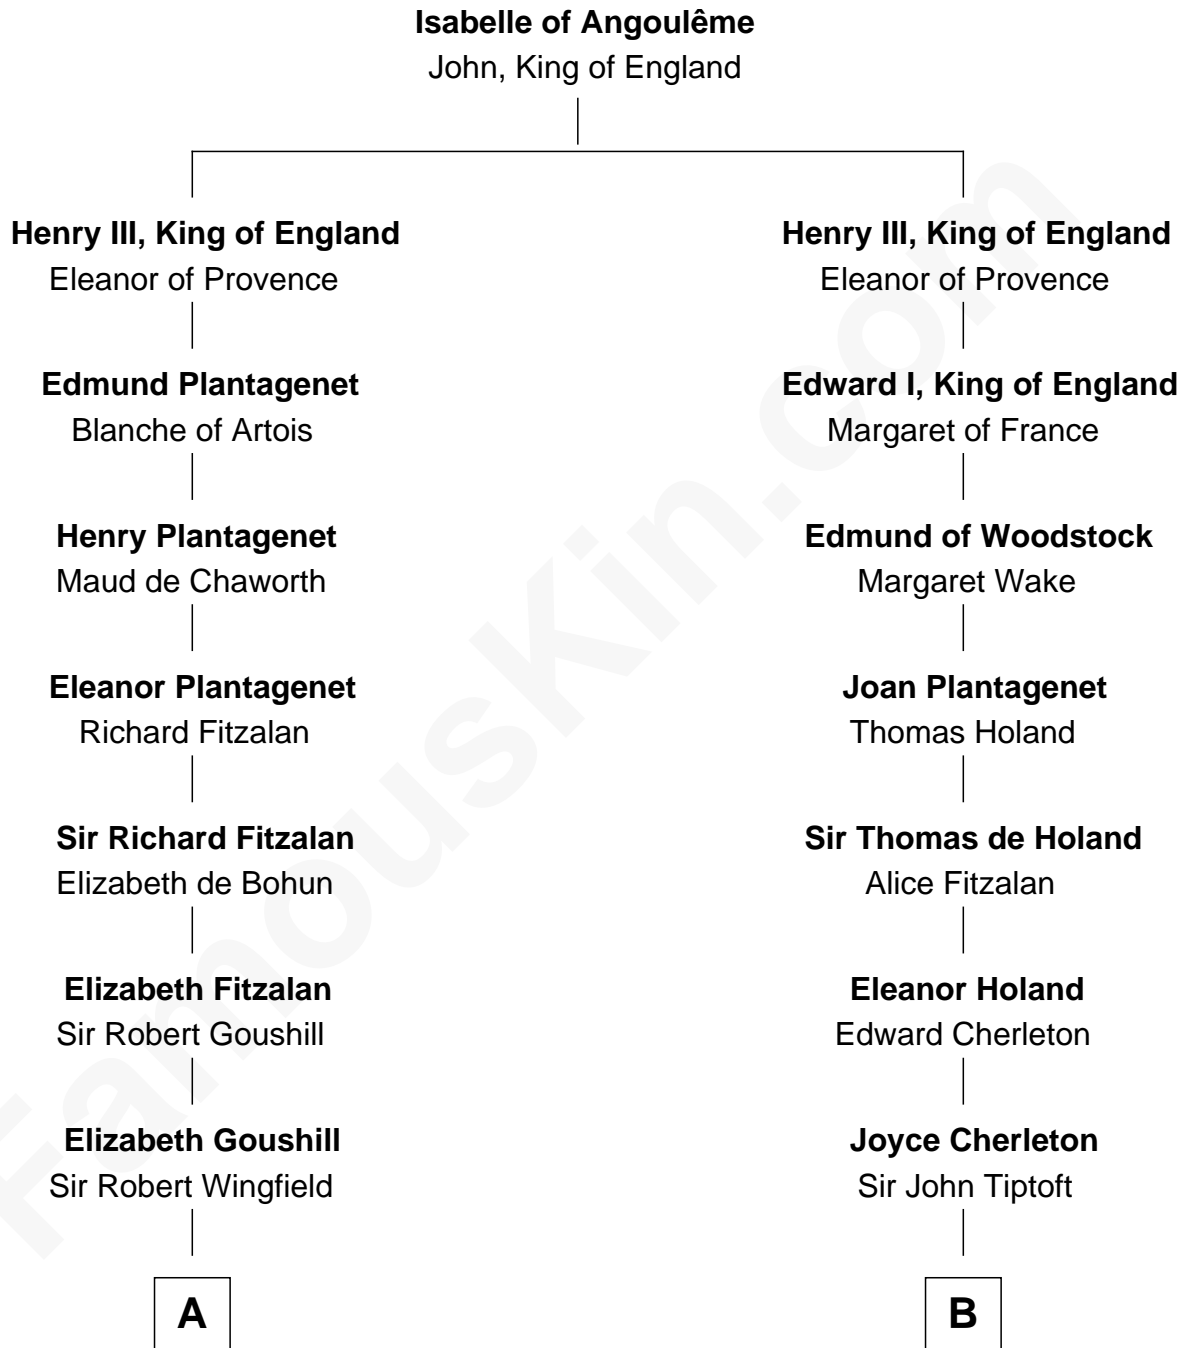

FamousKin.com
Relationship Chart of
Franklin D. Roosevelt
32nd U.S. President

20th cousin 1 time removed of
John Brown
American Abolitionist

C

Joseph Church

Deborah Perry

Deborah P. Church

Warren Delano

Warren Delano

Catharine Robbins Lyman

Sara Delano

James Roosevelt

Franklin D. Roosevelt

32nd U.S. President

D

Oliver Humphrey

Sarah Garrett