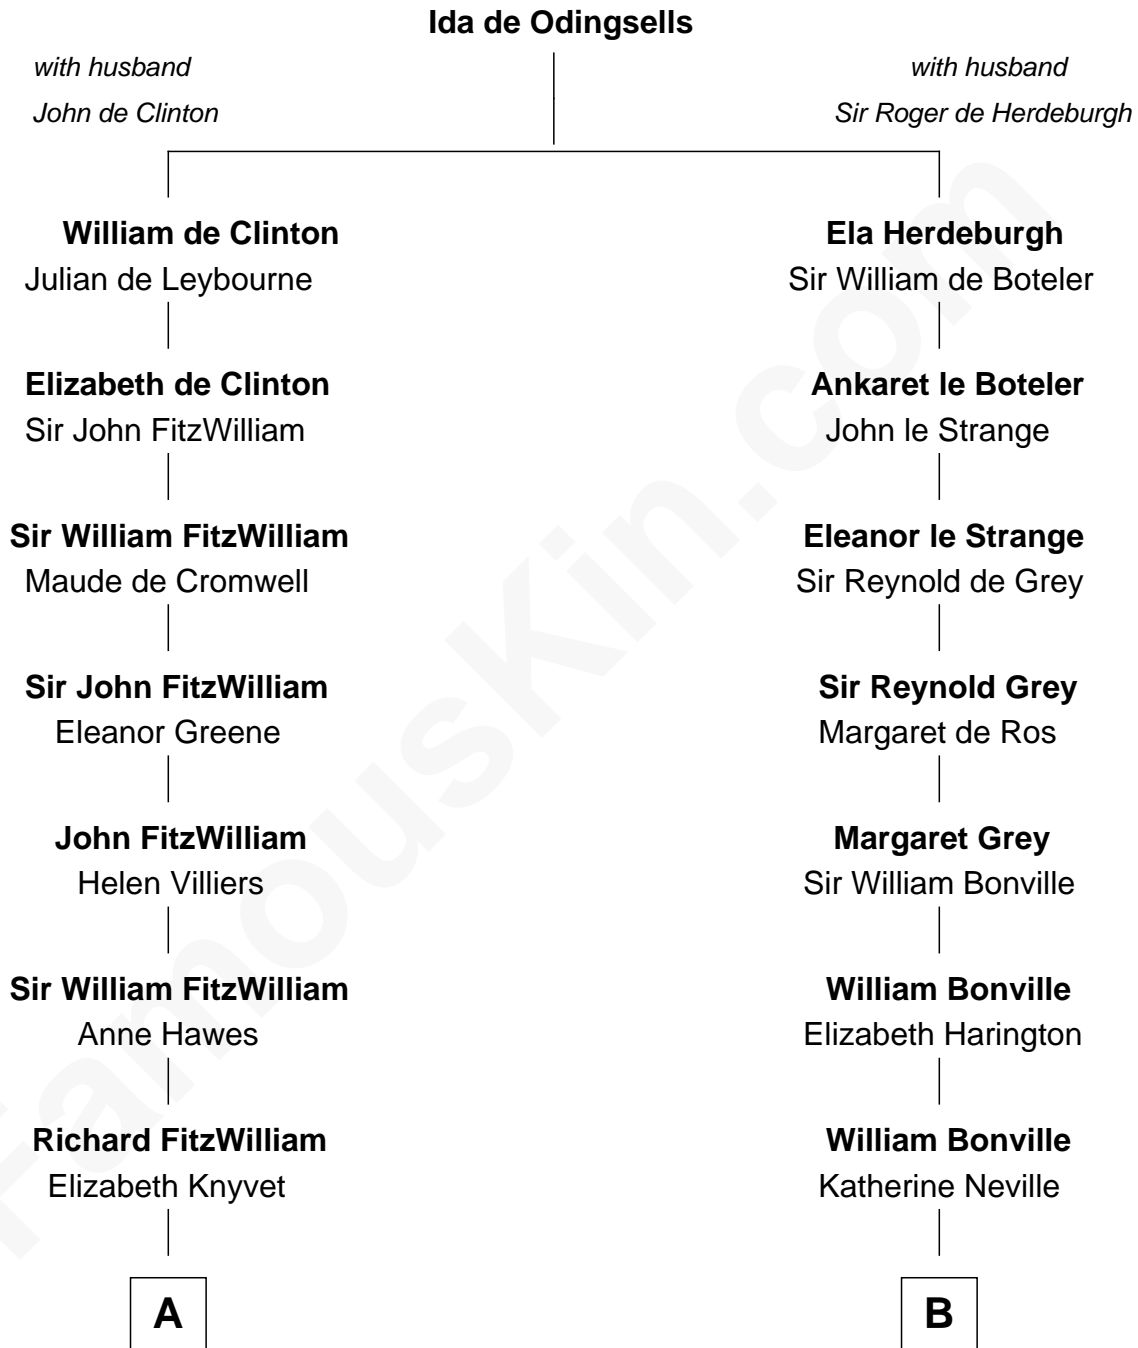

FamousKin.com
Relationship Chart of
Franklin D. Roosevelt
32nd U.S. President

18th cousin 1 time removed of
John Brown
American Abolitionist

FamousKin.com