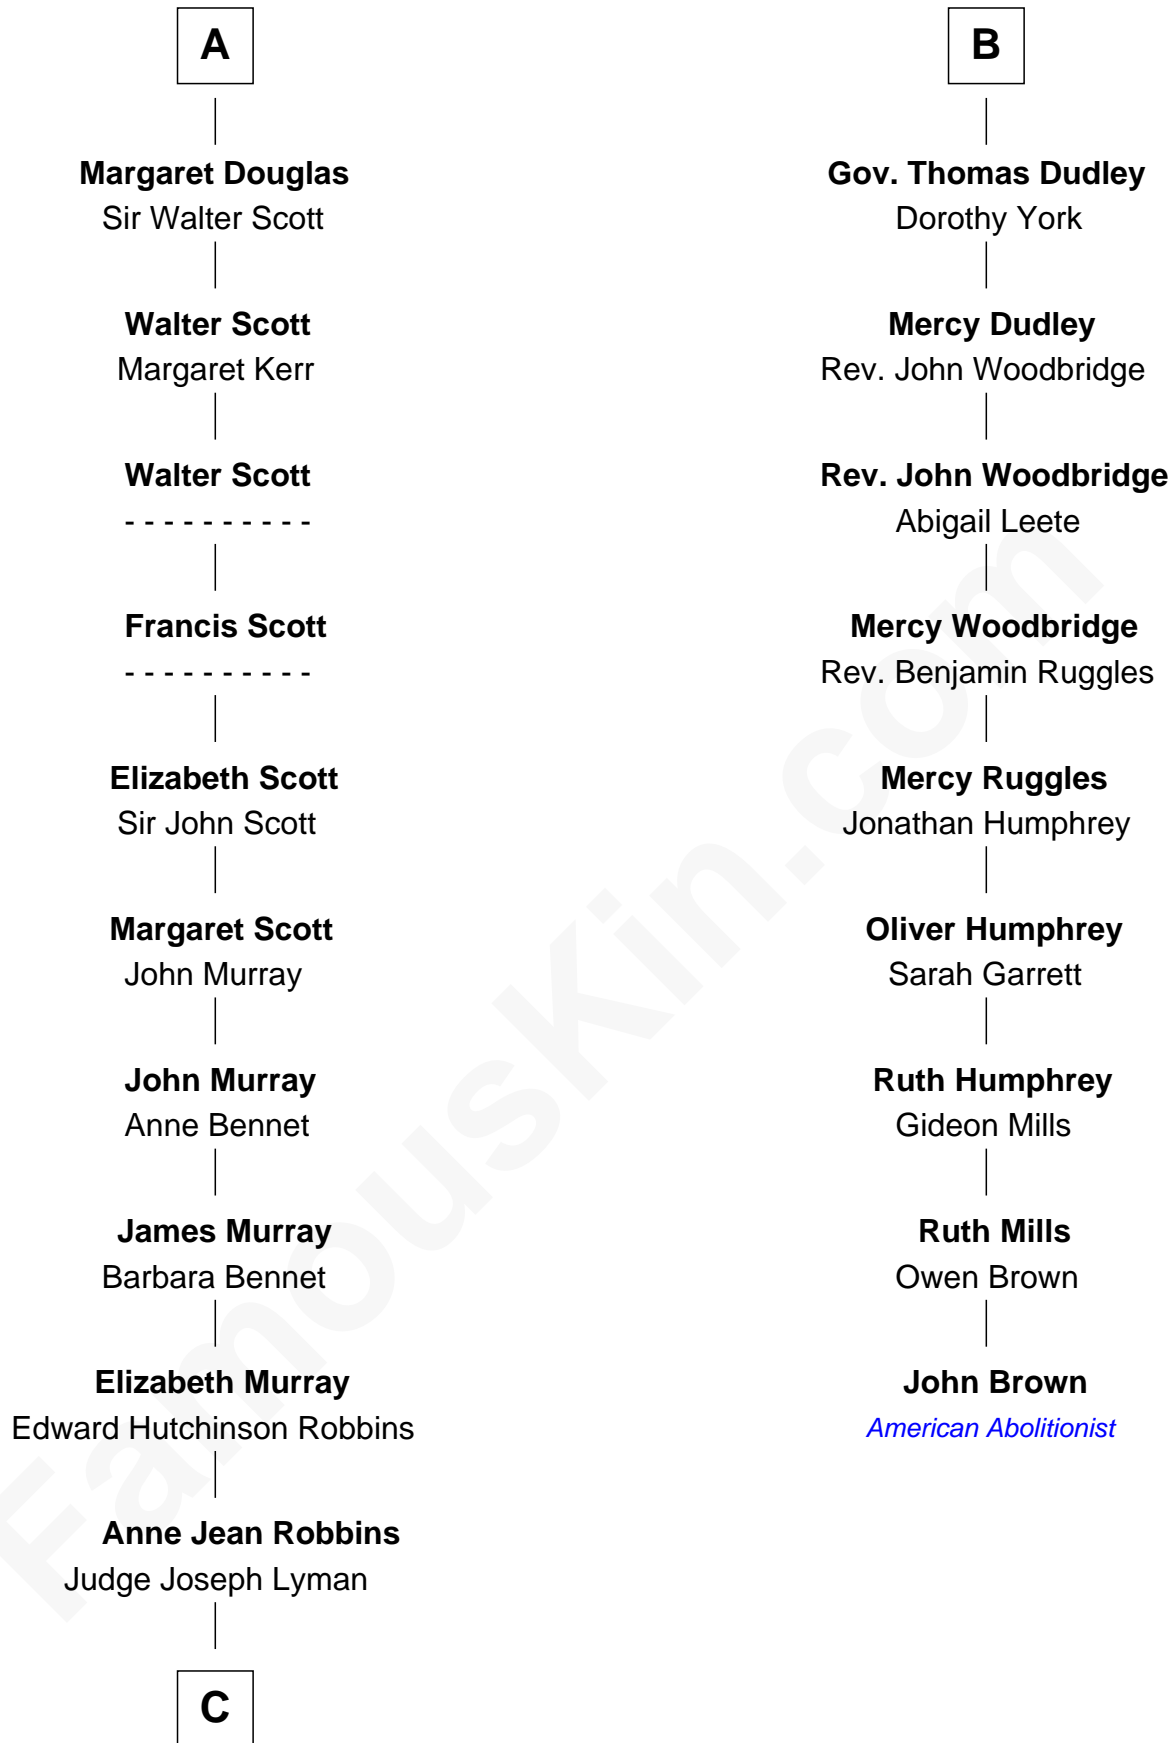

FamousKin.com
Relationship Chart of
Franklin D. Roosevelt
32nd U.S. President

15th cousin 4 times removed of
John Brown
American Abolitionist

Sir Thomas de Holand
 Alice Fitzalan

C

—
Catharine Robbins Lyman

Warren Delano

—
Sara Delano

James Roosevelt

—
Franklin D. Roosevelt

32nd U.S. President

FamousKin.com