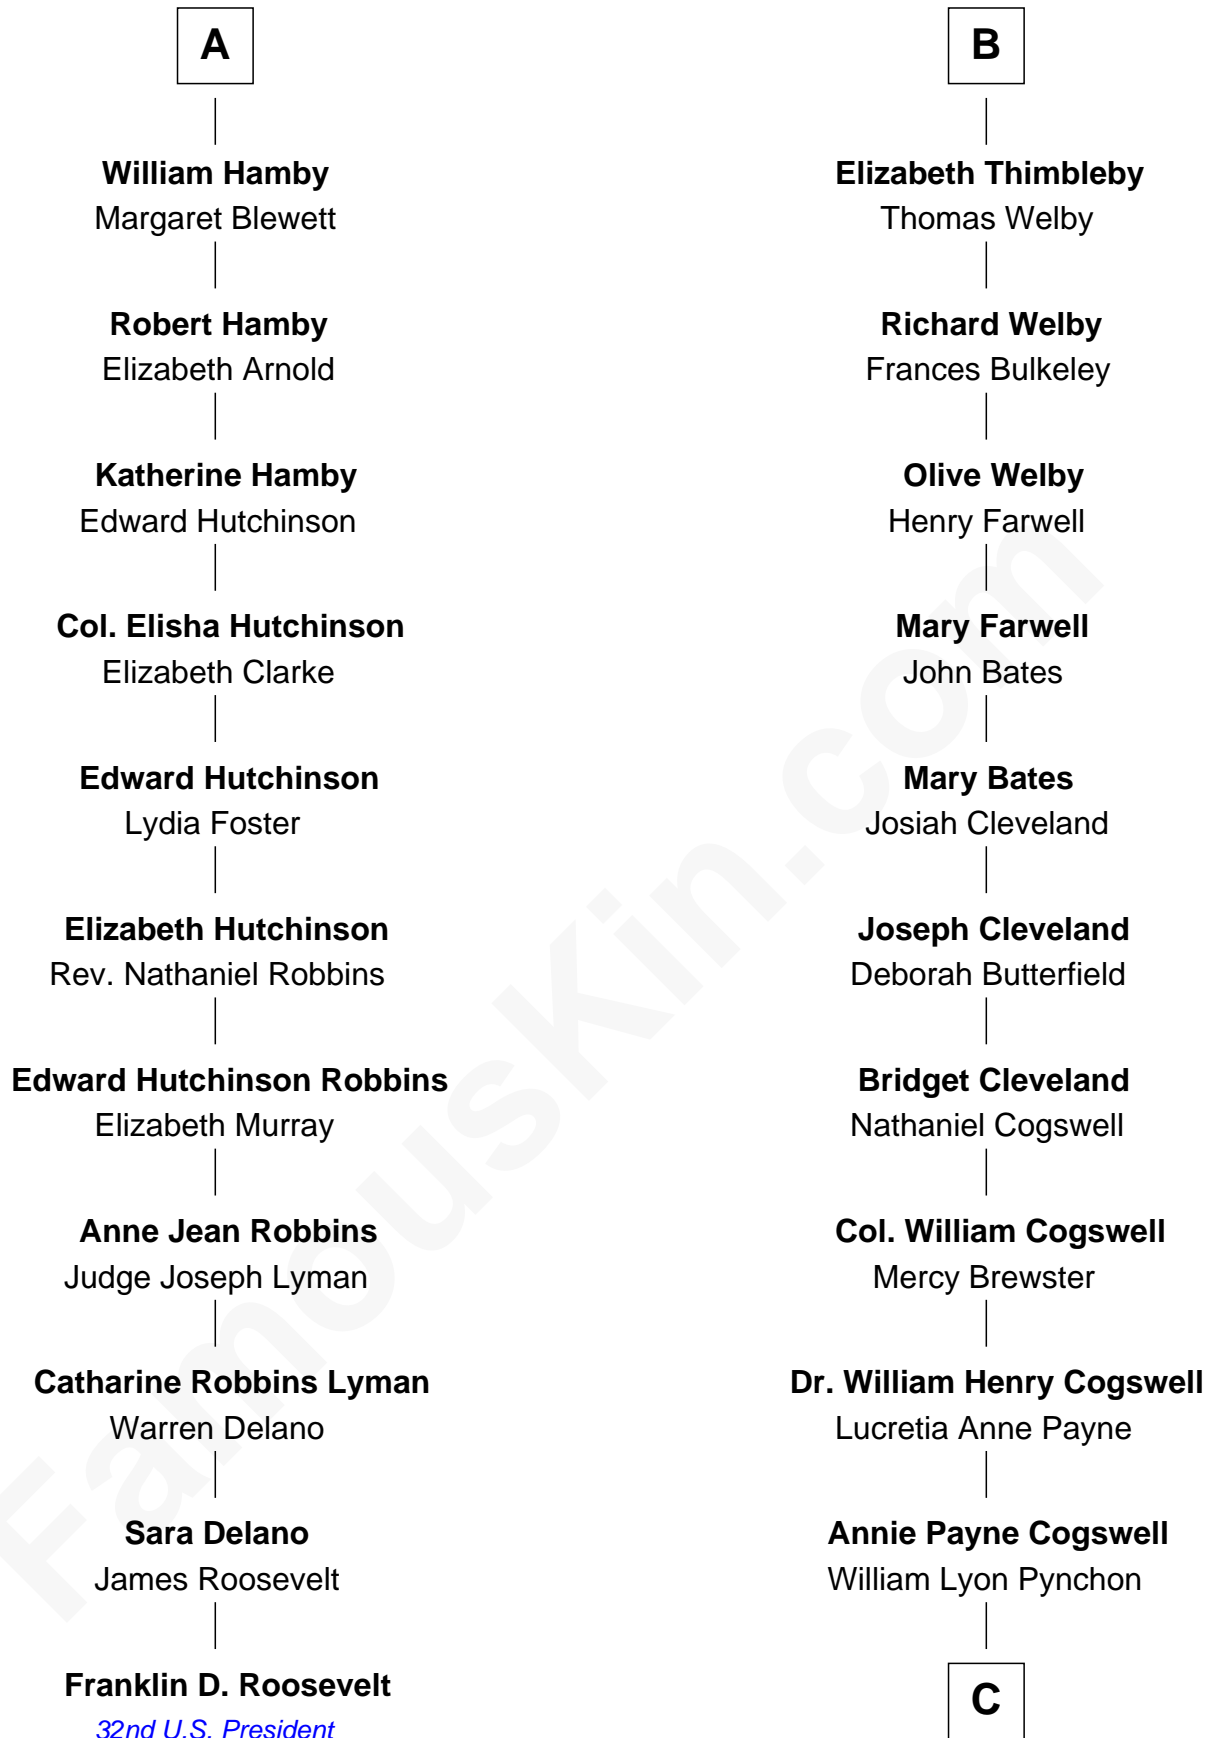

FamousKin.com
Relationship Chart of
Franklin D. Roosevelt
32nd U.S. President

17th cousin 2 times removed of
Thomas Pynchon
American Novelist

Sir Philip le Despencer
 Joan de Cobham

Hawise le Despencer
 Sir Andrew Luttrell

Sir Philip le Despencer
 Elizabeth de Tibetot

Margery Despencer
 Sir Roger Wentworth

Agnes Wentworth
 Sir Robert Constable

Anne Constable
 William Tyrwhit

Sir Robert Tyrwhit
 Maud Talboys

Katharine Tyrwhit
 Sir Richard Thimbleby

B

C

William Henry Chichele Pynchon

Carrie Susan Moyses

Thomas Ruggles Pynchon

Catherine Frances Bennett

Thomas Pynchon

Novelist