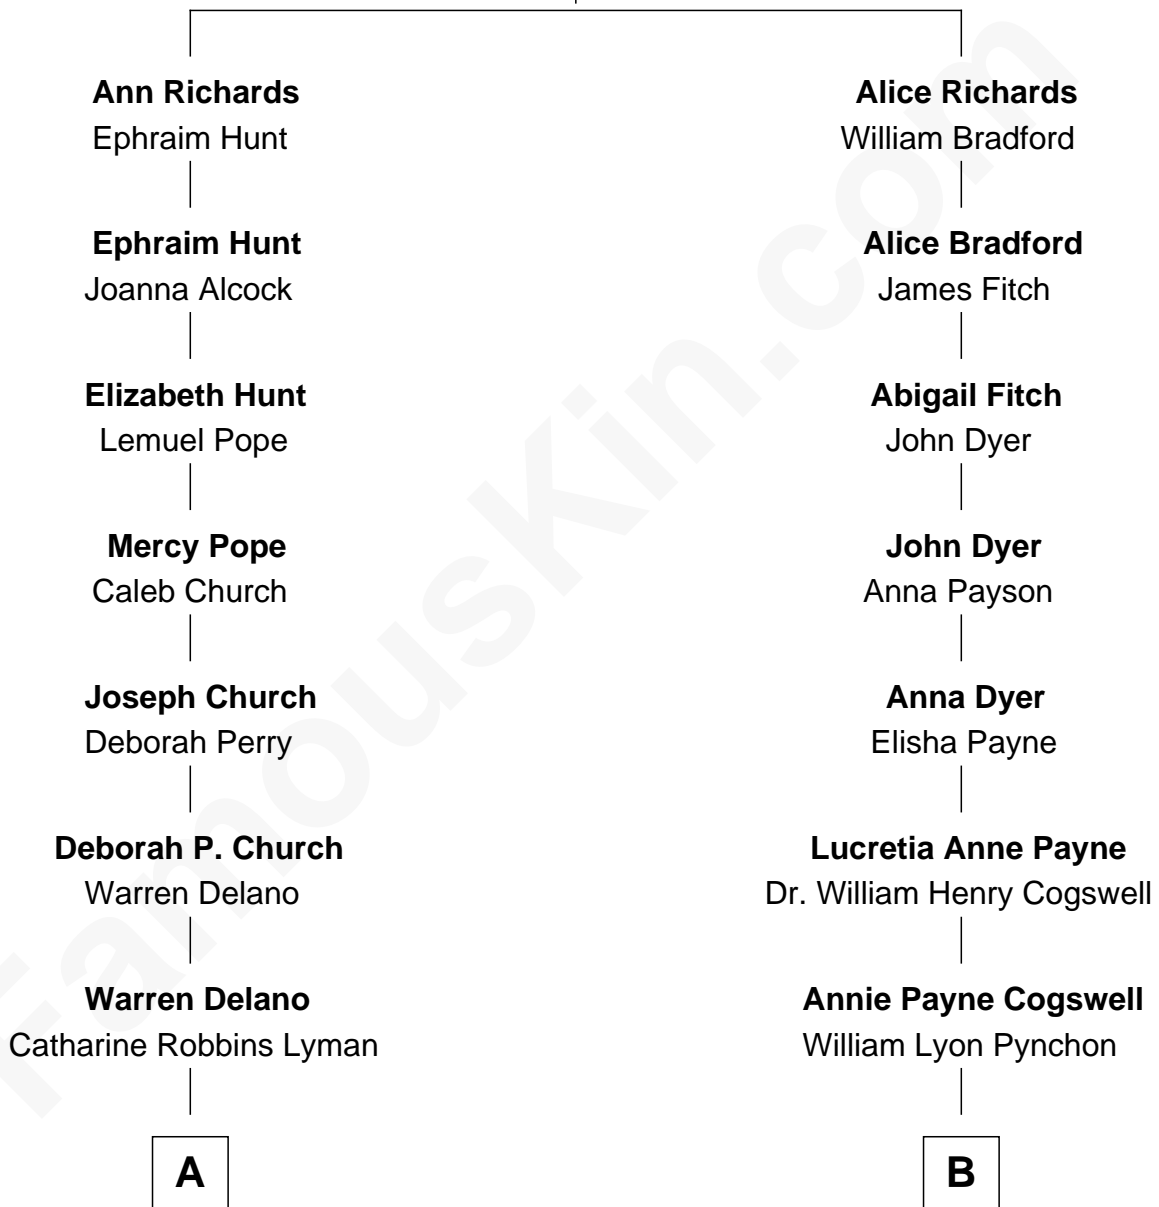

FamousKin.com
Relationship Chart of
Franklin D. Roosevelt
32nd U.S. President

8th cousin 1 time removed of
Thomas Pynchon
American Novelist

Thomas Richards
 Welthian - - - - -

A

Sara Delano
James Roosevelt

Franklin D. Roosevelt
32nd U.S. President

B

William Henry Chichele Pynchon
Carrie Susan Moyses

Thomas Ruggles Pynchon
Catherine Frances Bennett

Thomas Pynchon
Novelist

FamousKin.com