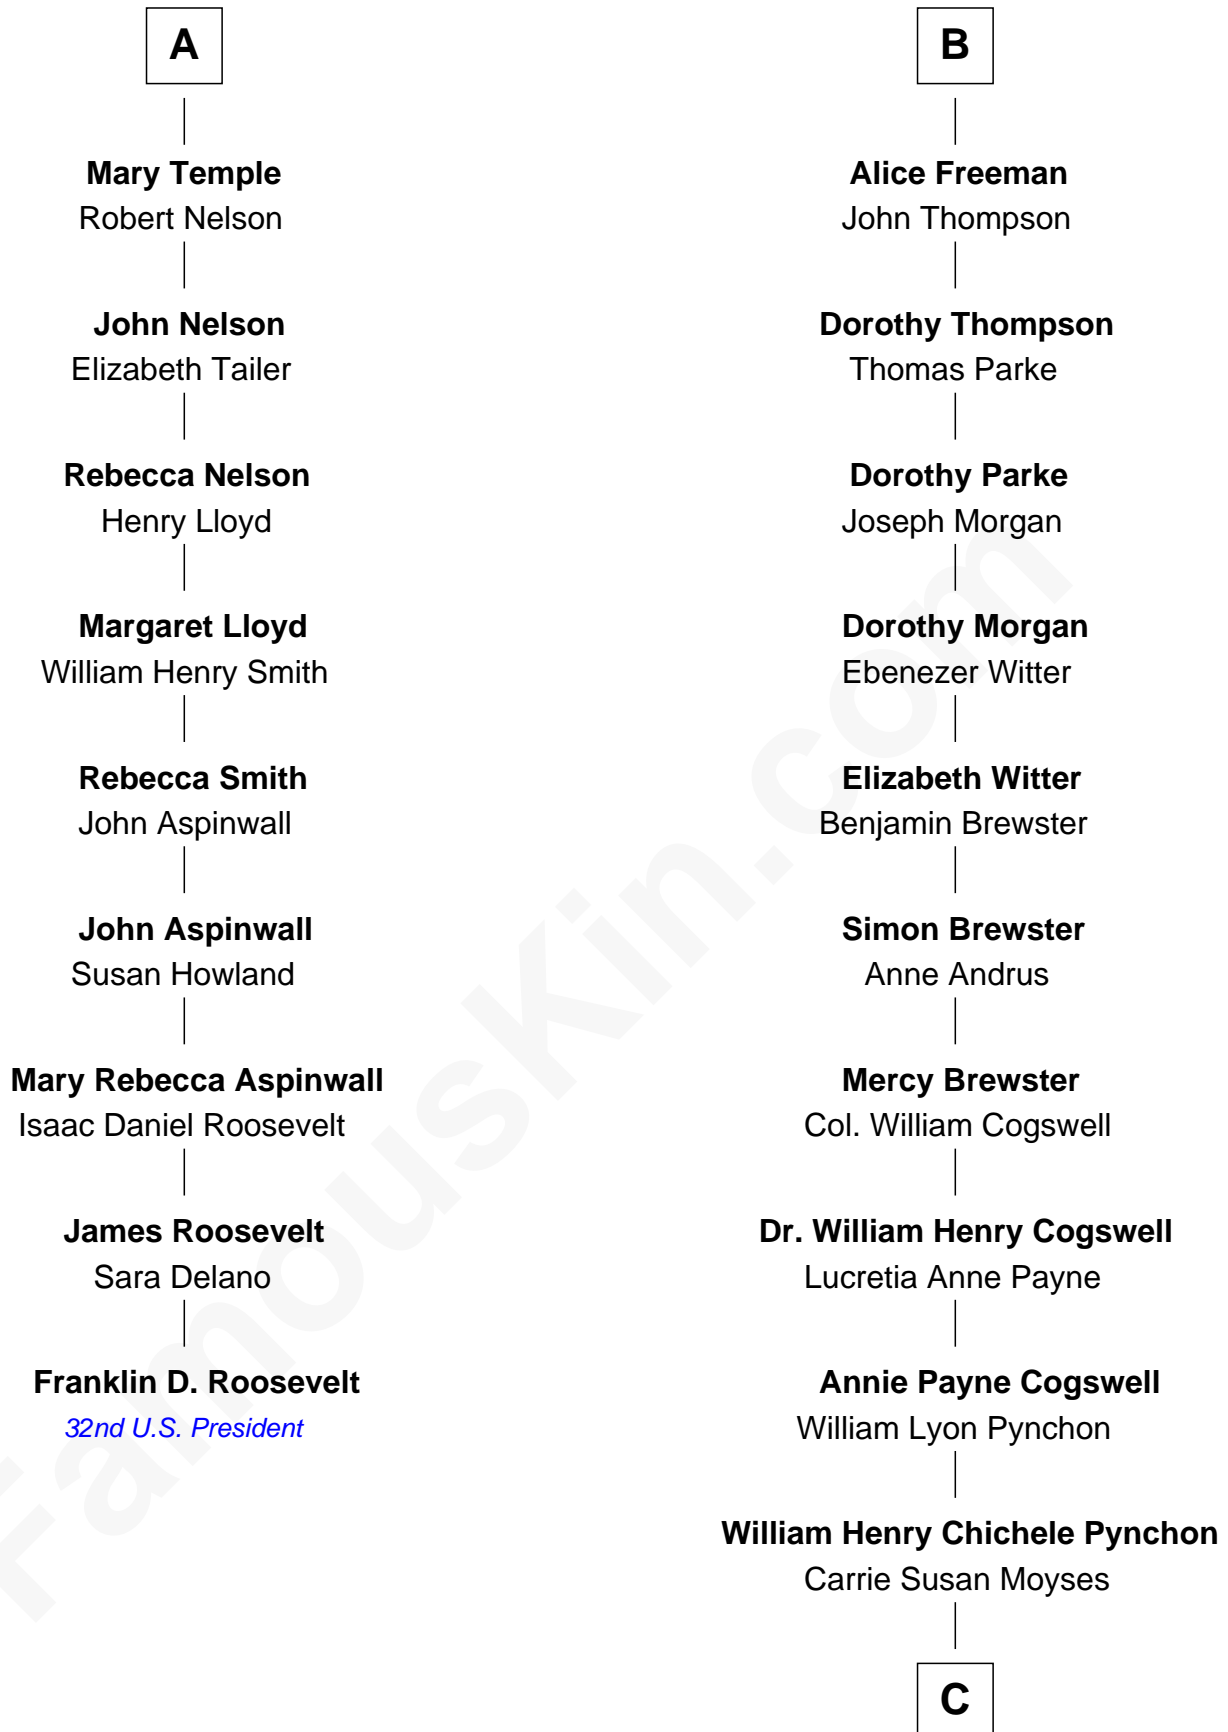

FamousKin.com
Relationship Chart of
Franklin D. Roosevelt
32nd U.S. President

15th cousin 3 times removed of
Thomas Pynchon
American Novelist

C

Thomas Ruggles Pynchon
Catherine Frances Bennett

Thomas Pynchon
Novelist

FamousKin.com