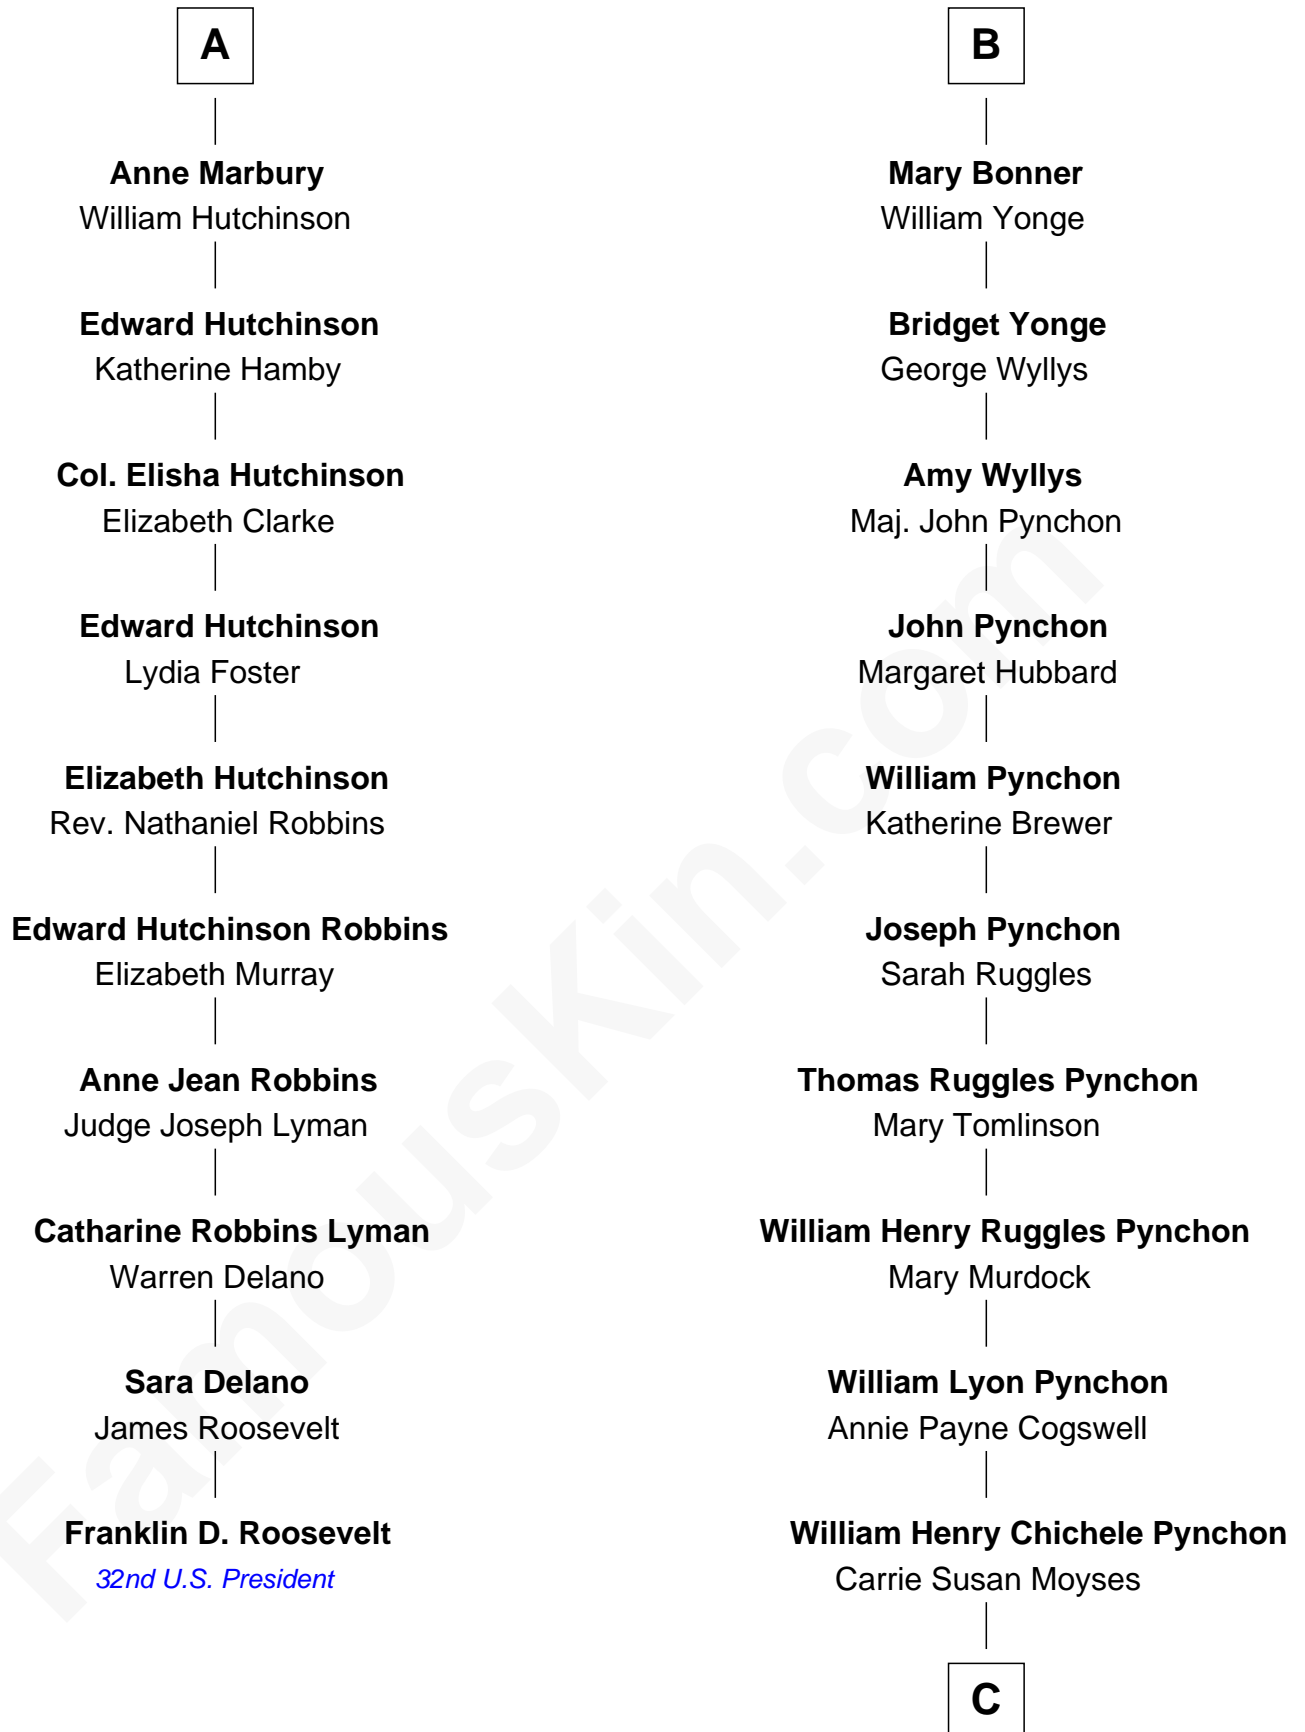

**FamousKin.com**  
**Relationship Chart of**  
**Franklin D. Roosevelt**  
*32nd U.S. President*

**16th cousin 2 times removed of**  
**Thomas Pynchon**  
*American Novelist*

C

Thomas Ruggles Pynchon  
Catherine Frances Bennett