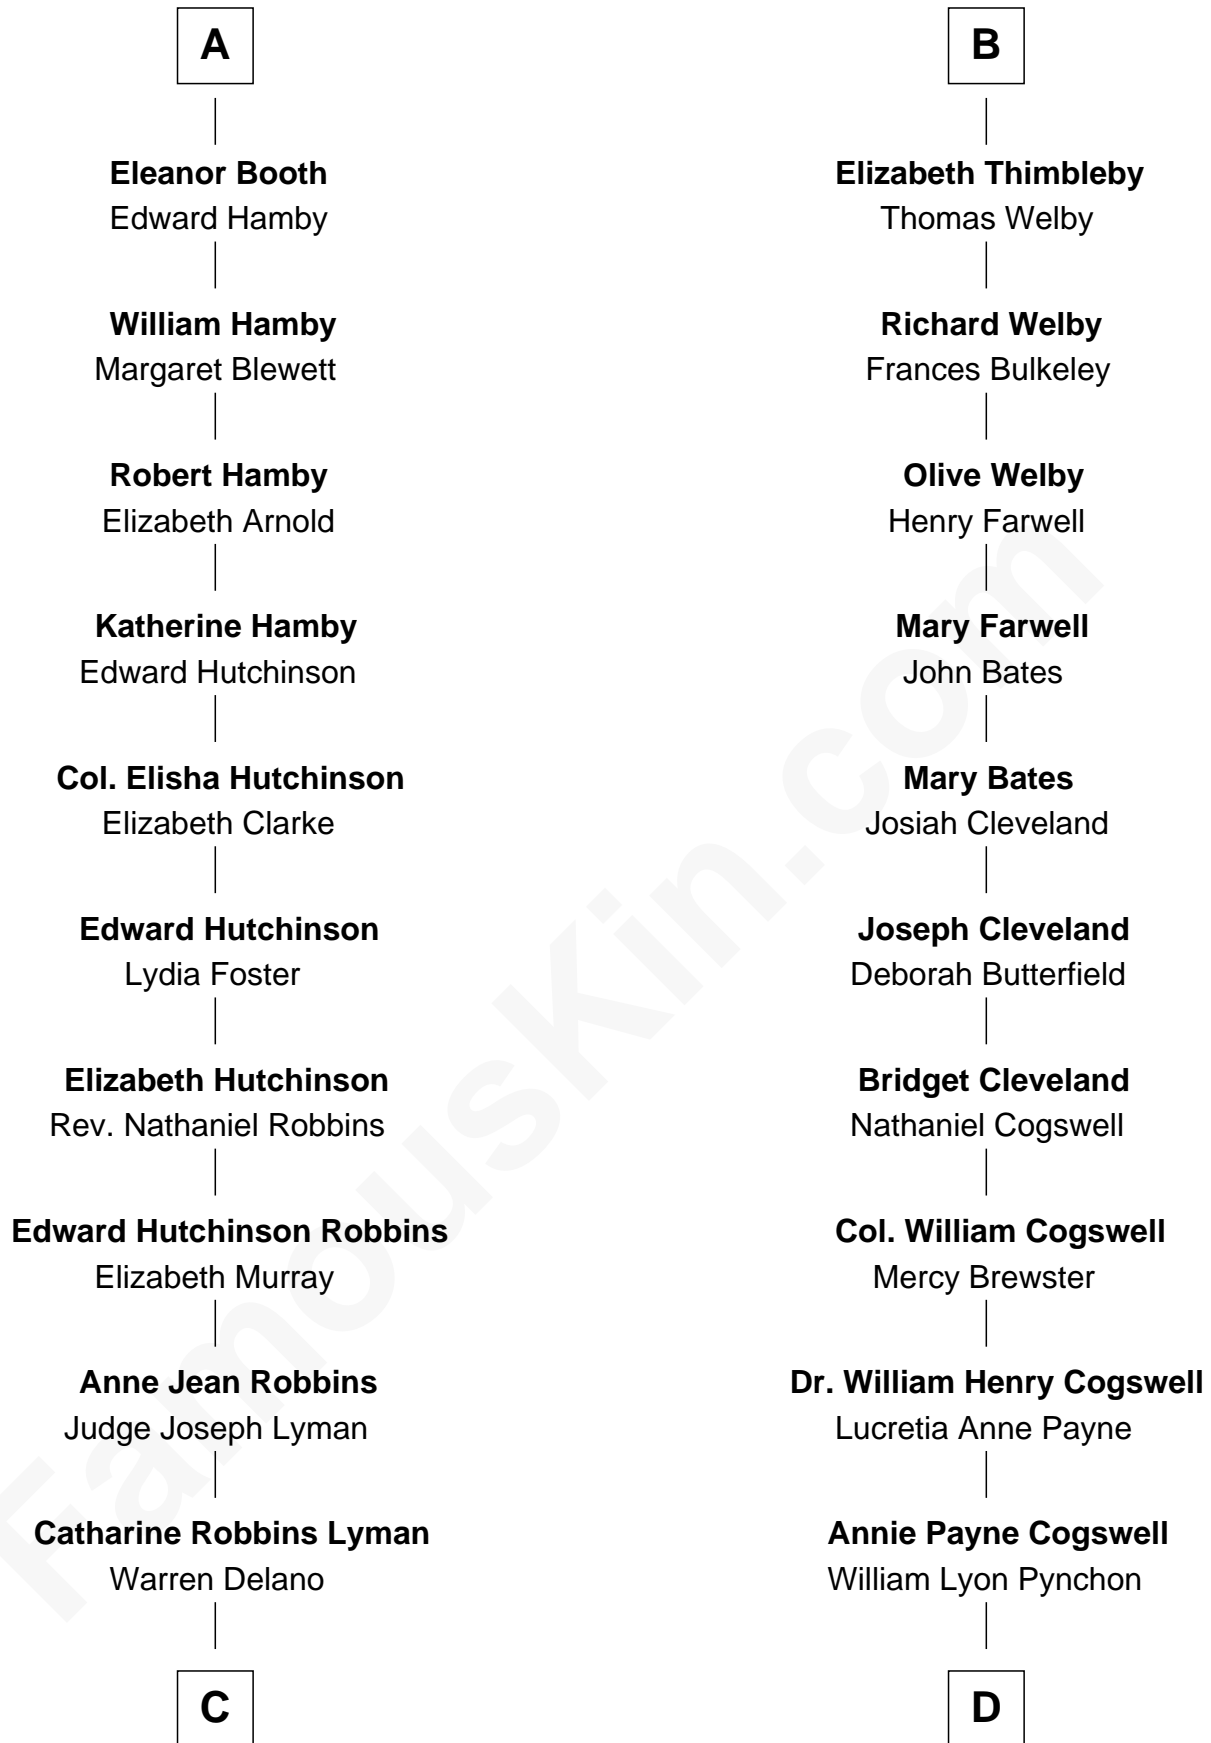

**FamousKin.com**  
**Relationship Chart of**  
**Franklin D. Roosevelt**  
*32nd U.S. President*

18th cousin 1 time removed of  
**Thomas Pynchon**  
*American Novelist*

**C**

**Sara Delano**  
James Roosevelt

**Franklin D. Roosevelt**  
*32nd U.S. President*

**D**

**William Henry Chichele Pynchon**  
Carrie Susan Moyses

**Thomas Ruggles Pynchon**  
Catherine Frances Bennett

**Thomas Pynchon**  
*Novelist*

FamousKin.com