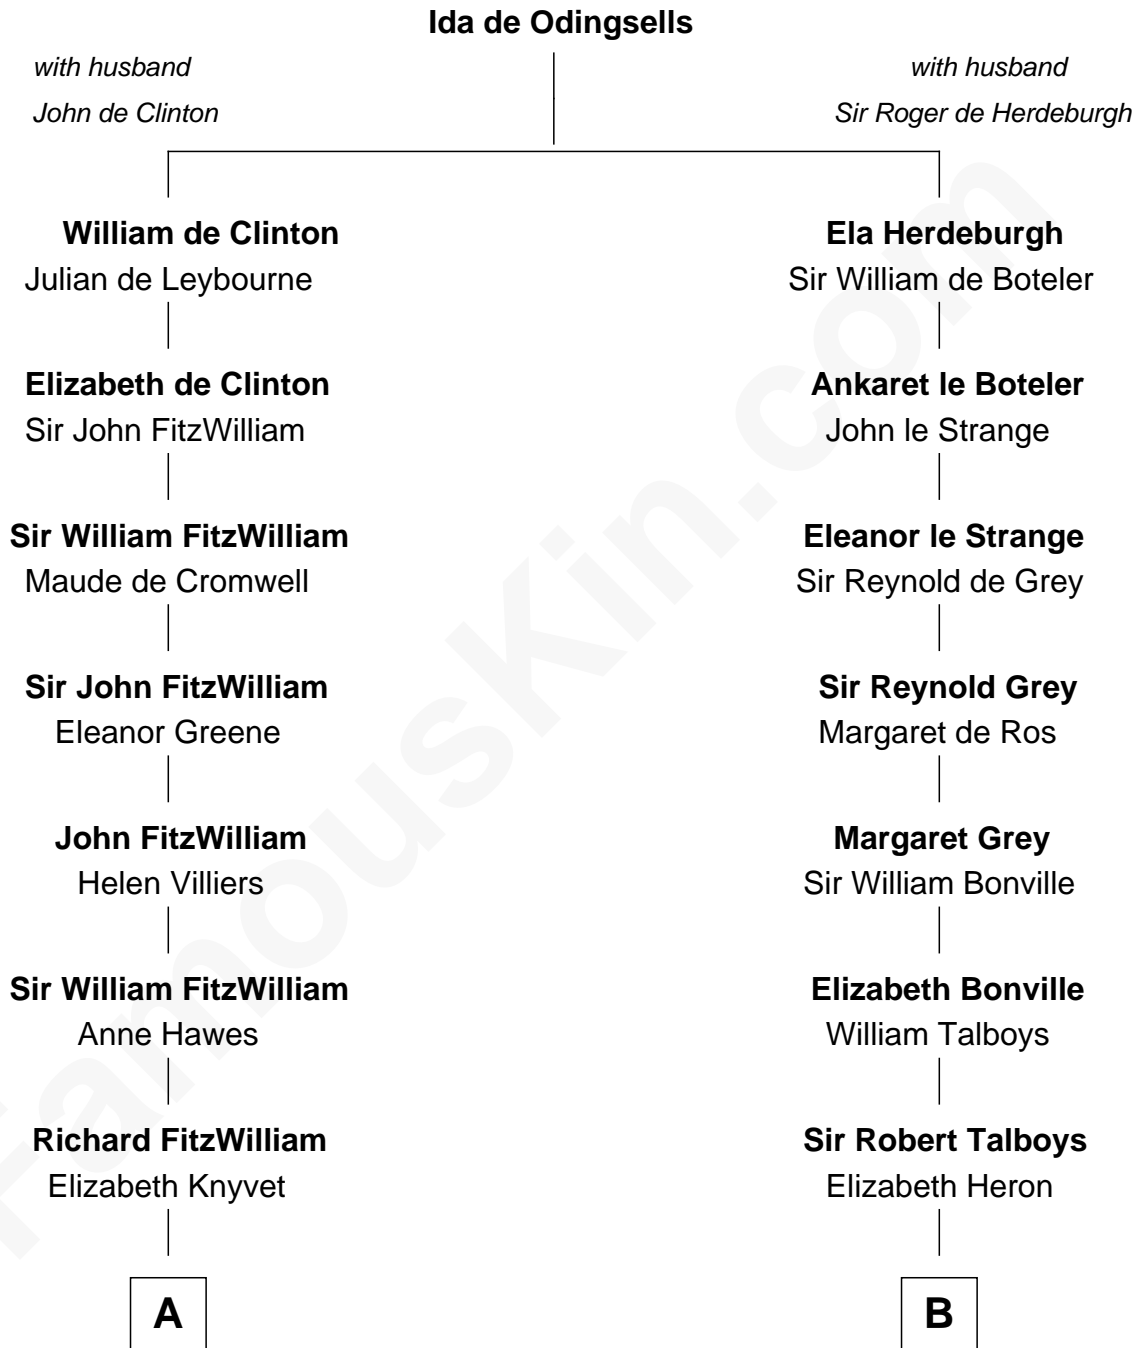

**FamousKin.com**  
**Relationship Chart of**  
**Franklin D. Roosevelt**  
*32nd U.S. President*

18th cousin 3 times removed of

**Thomas Pynchon**  
*American Novelist*

**C**

**James Roosevelt**

Sara Delano

**Franklin D. Roosevelt**

*32nd U.S. President*

**D**

**Dr. William Henry Cogswell**

Lucretia Anne Payne

**Annie Payne Cogswell**

William Lyon Pynchon

**William Henry Chichele Pynchon**