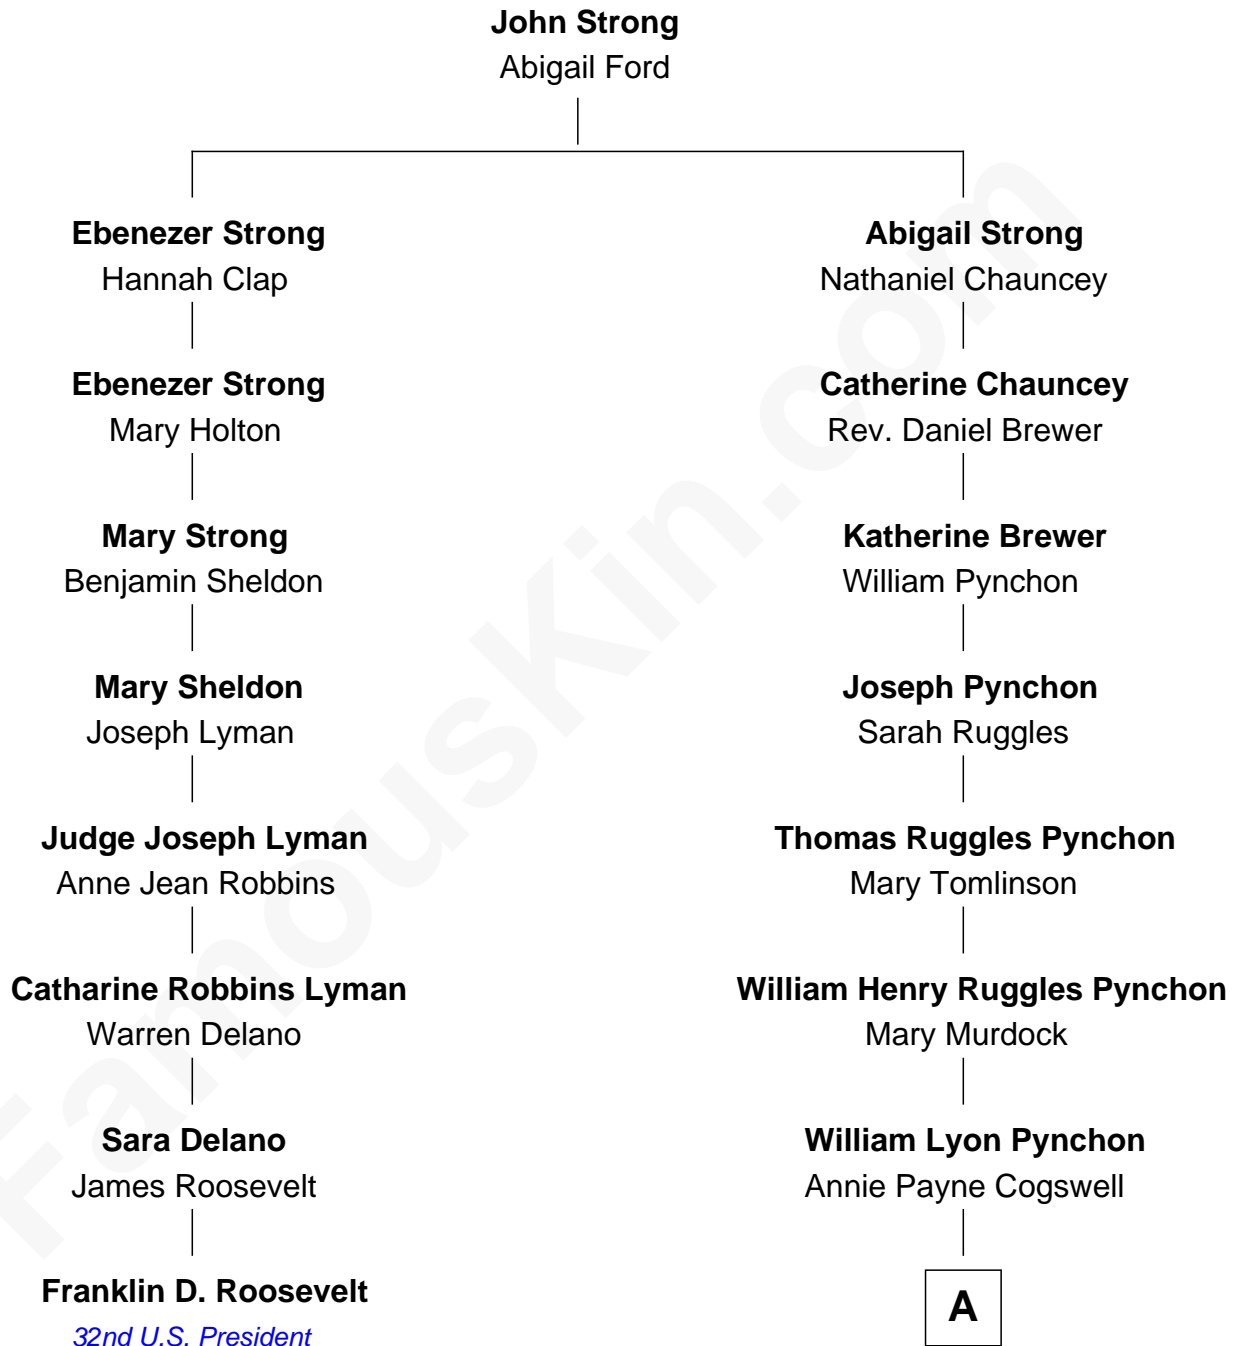

FamousKin.com
Relationship Chart of
Franklin D. Roosevelt
32nd U.S. President

7th cousin 2 times removed of
Thomas Pynchon
American Novelist

A

William Henry Chichele Pynchon

Carrie Susan Moyses

Thomas Ruggles Pynchon

Catherine Frances Bennett

Thomas Pynchon

Novelist

FamousKin.com