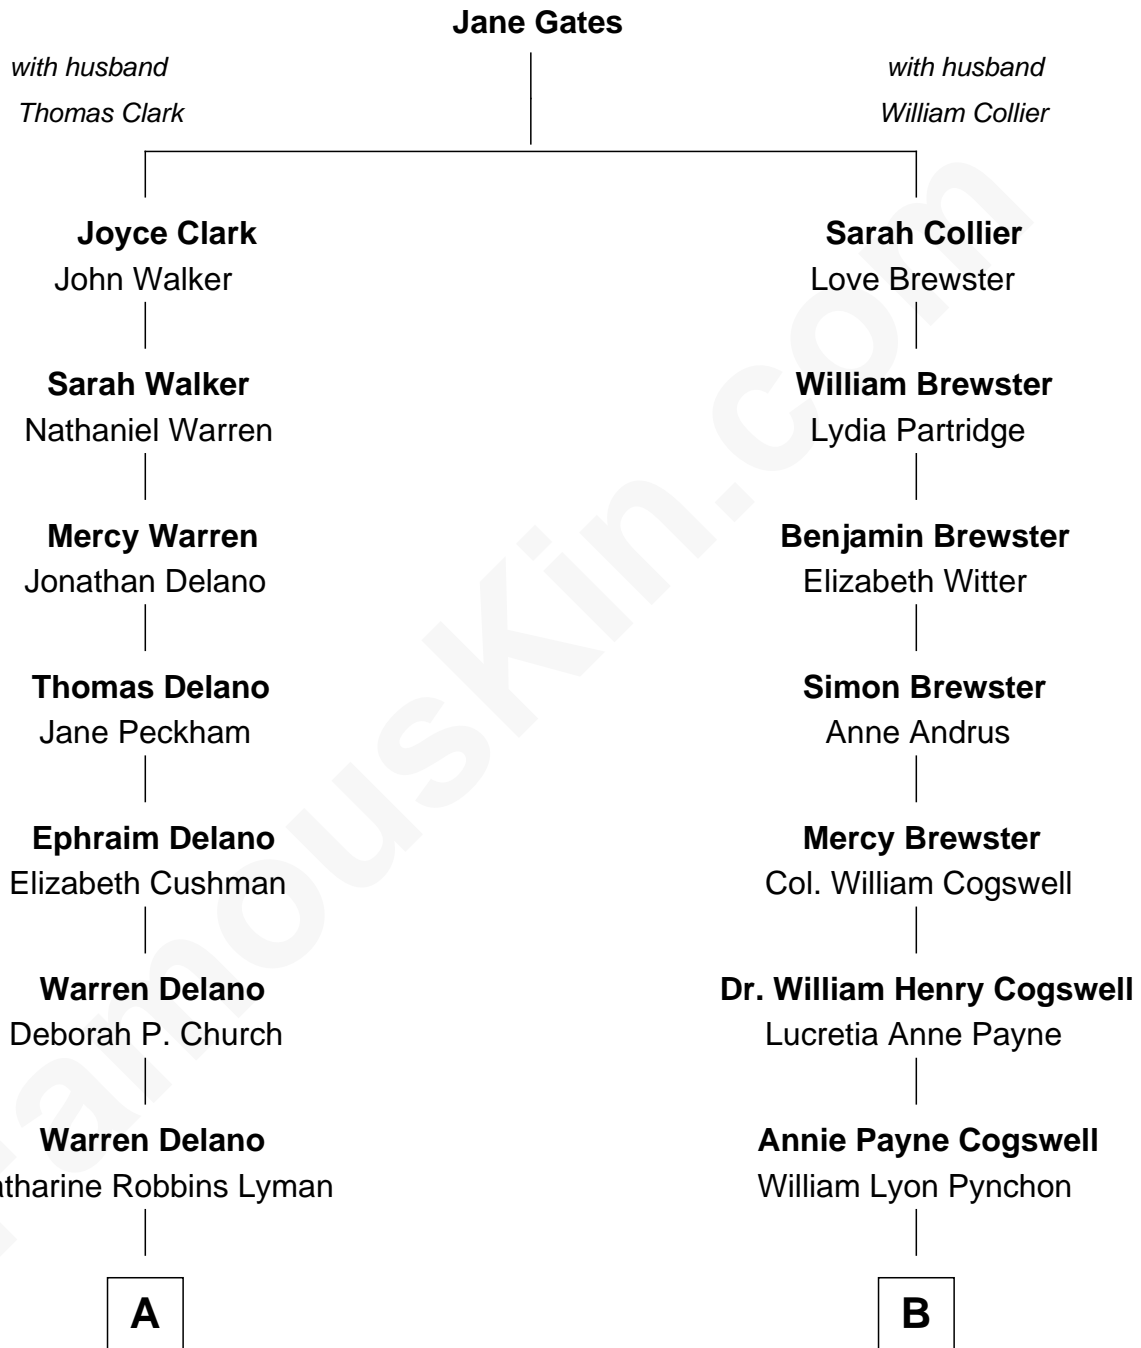

FamousKin.com
Relationship Chart of
Franklin D. Roosevelt
32nd U.S. President

8th cousin 1 time removed of
Thomas Pynchon
American Novelist

A

Sara Delano
James Roosevelt

Franklin D. Roosevelt
32nd U.S. President

B

William Henry Chichele Pynchon
Carrie Susan Moyses

Thomas Ruggles Pynchon
Catherine Frances Bennett

Thomas Pynchon
Novelist

FamousKin.com