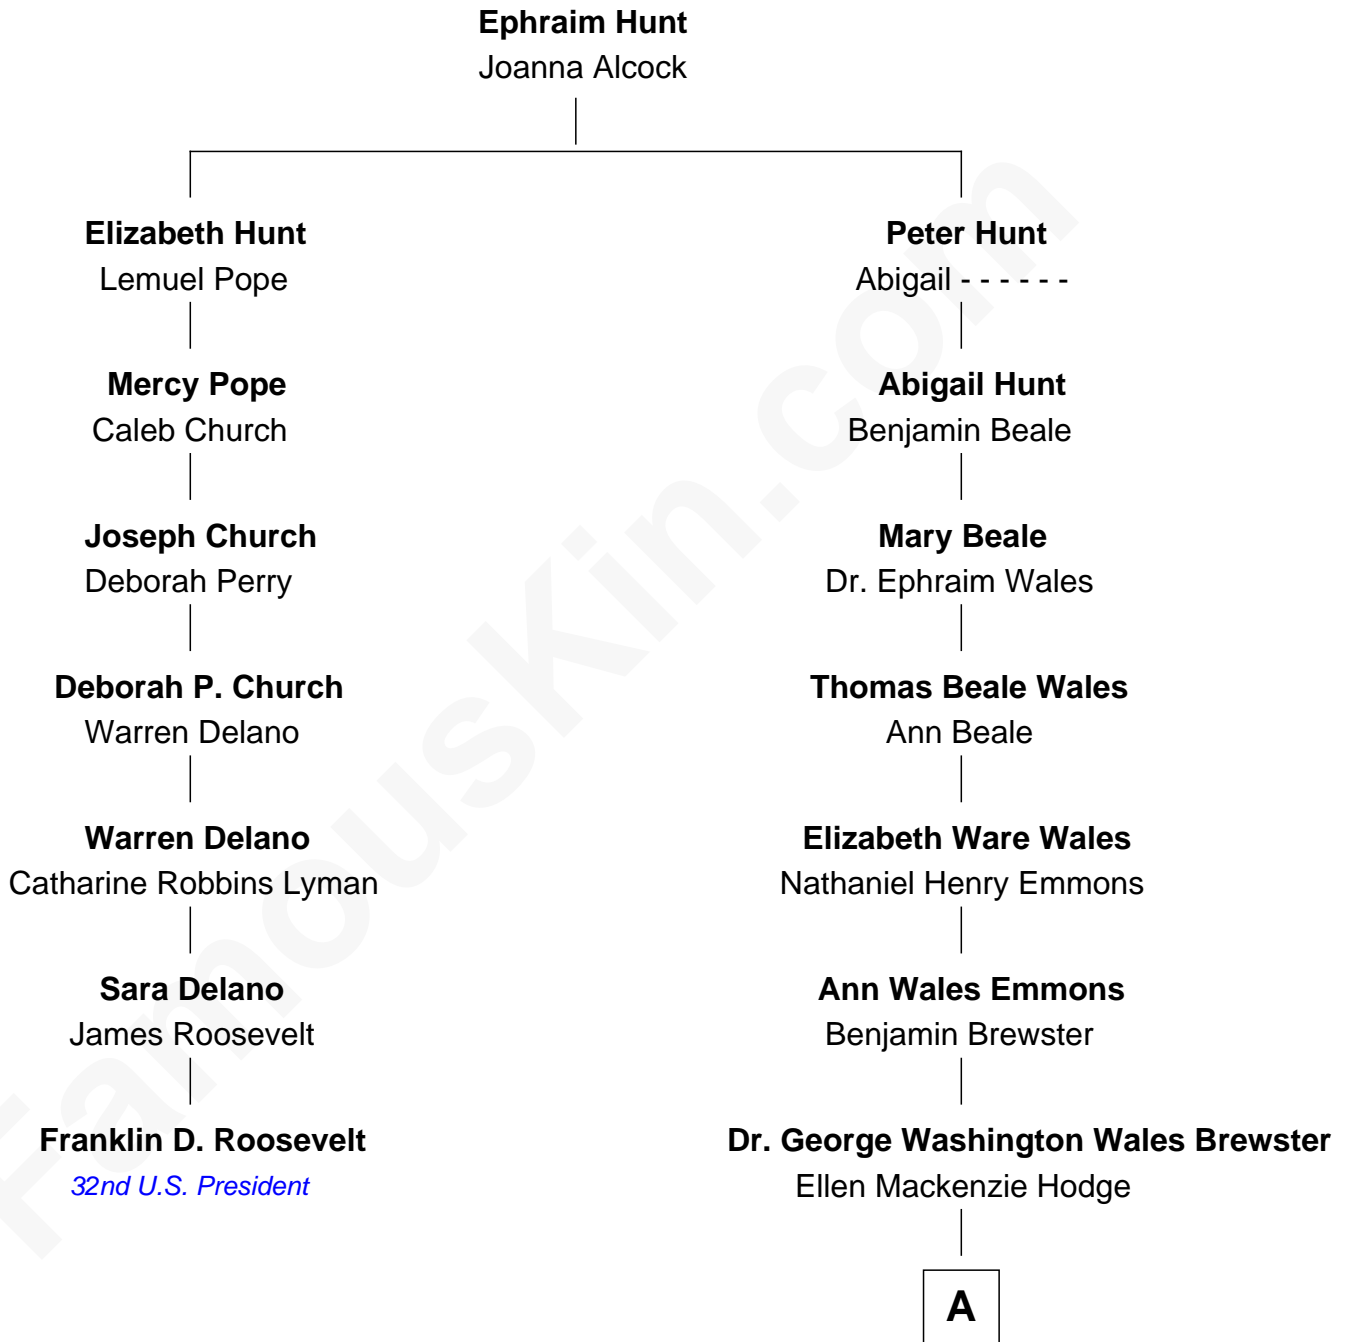

**FamousKin.com**  
**Relationship Chart of**  
**Franklin D. Roosevelt**  
*32nd U.S. President*

6th cousin 3 times removed of

**Paget Brewster**  
*TV Actress*

**A**

George Washington Wales Brewster

Joan Ryerson

Galen Brewster

Hathaway Tew

Paget Brewster

*TV Actress*

FamousKin.com