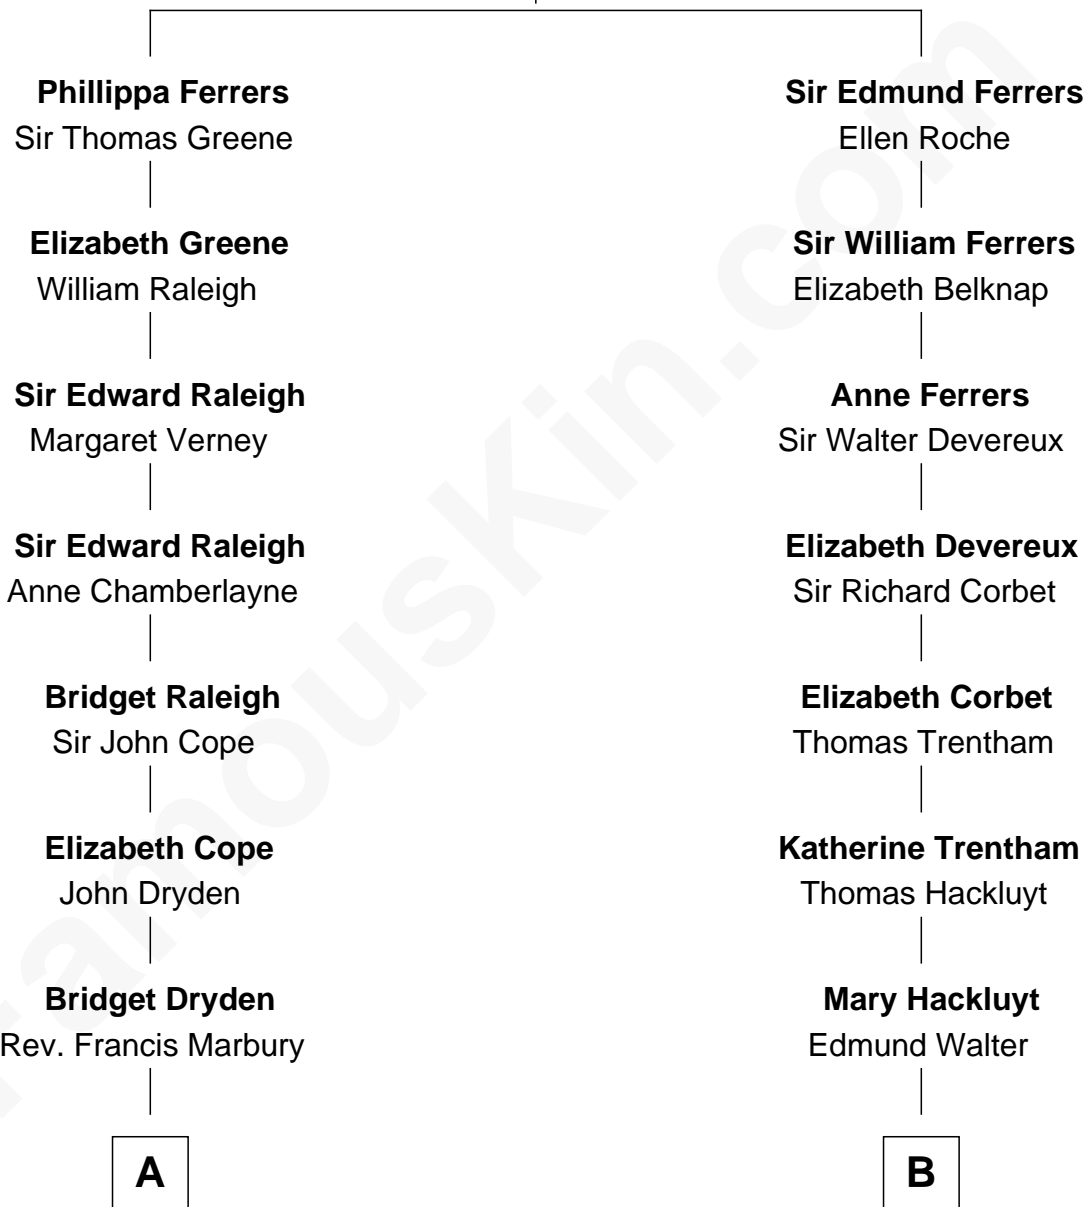

FamousKin.com
Relationship Chart of
Franklin D. Roosevelt
32nd U.S. President

16th cousin 3 times removed of

Paget Brewster
TV Actress

Robert de Ferrers
 Margaret Despencer

C

George Washington Wales Brewster

Joan Ryerson

Galen Brewster

Hathaway Tew

Paget Brewster

TV Actress

FamousKin.com