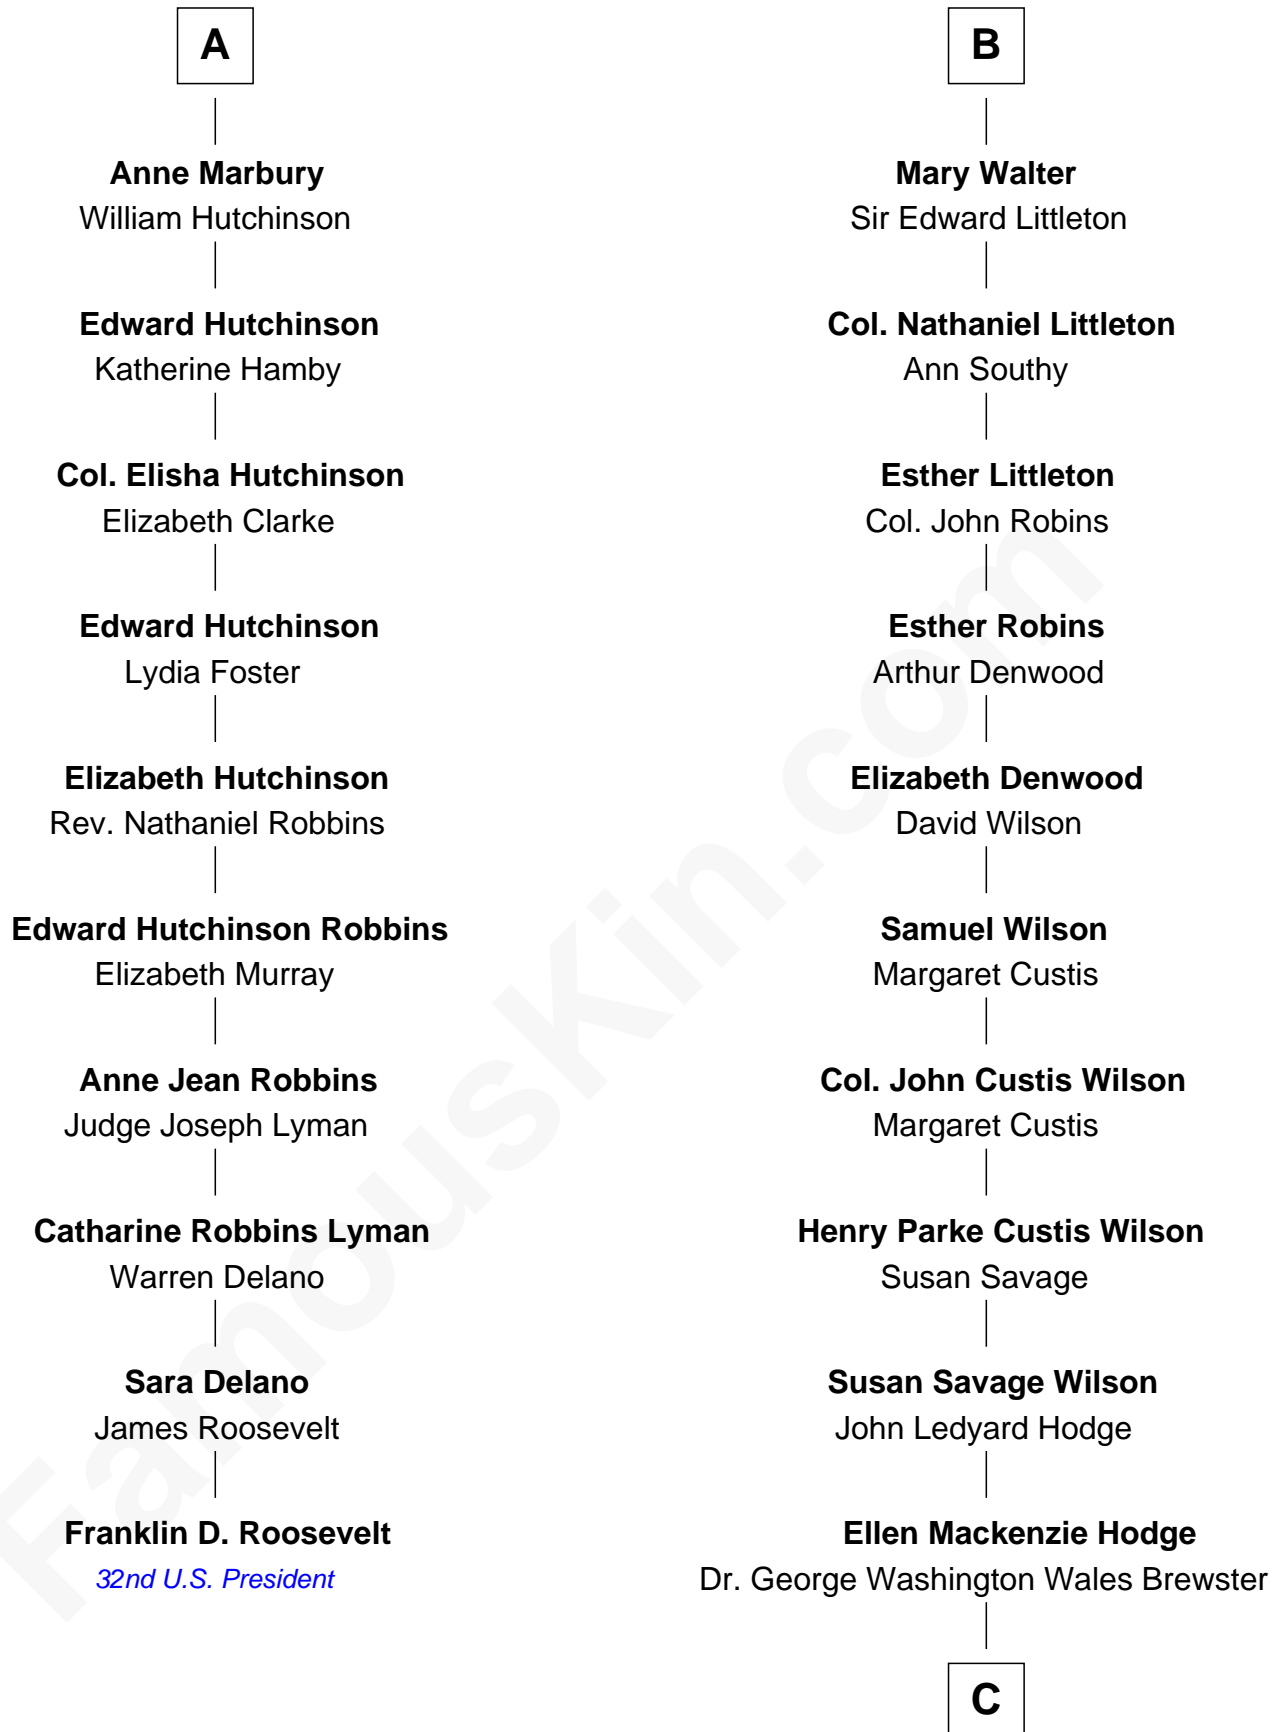

FamousKin.com
Relationship Chart of
Franklin D. Roosevelt
32nd U.S. President

16th cousin 3 times removed of

Paget Brewster
TV Actress

Robert de Ferrers
 Margaret Despencer

C

George Washington Wales Brewster

Joan Ryerson

Galen Brewster

Hathaway Tew

Paget Brewster

TV Actress

FamousKin.com