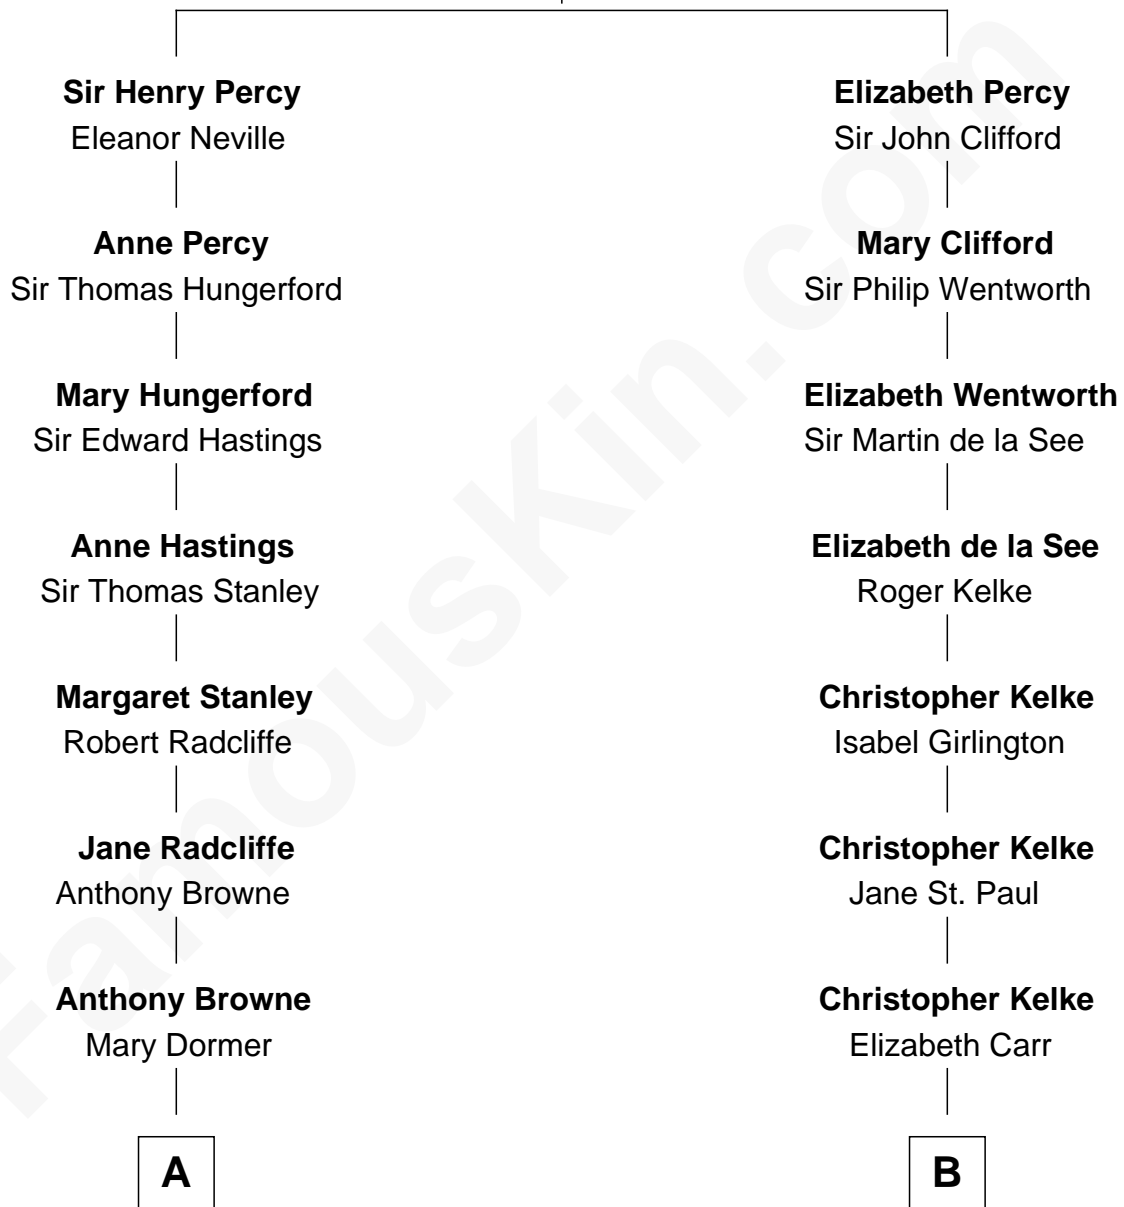

FamousKin.com
Relationship Chart of
Franklin D. Roosevelt
32nd U.S. President

17th cousin 2 times removed of

Paget Brewster
TV Actress

Sir Henry Percy
 Elizabeth Mortimer

C

Joan Ryerson

George Washington Wales Brewster

Galen Brewster

Hathaway Tew

Paget Brewster

TV Actress

FamousKin.com