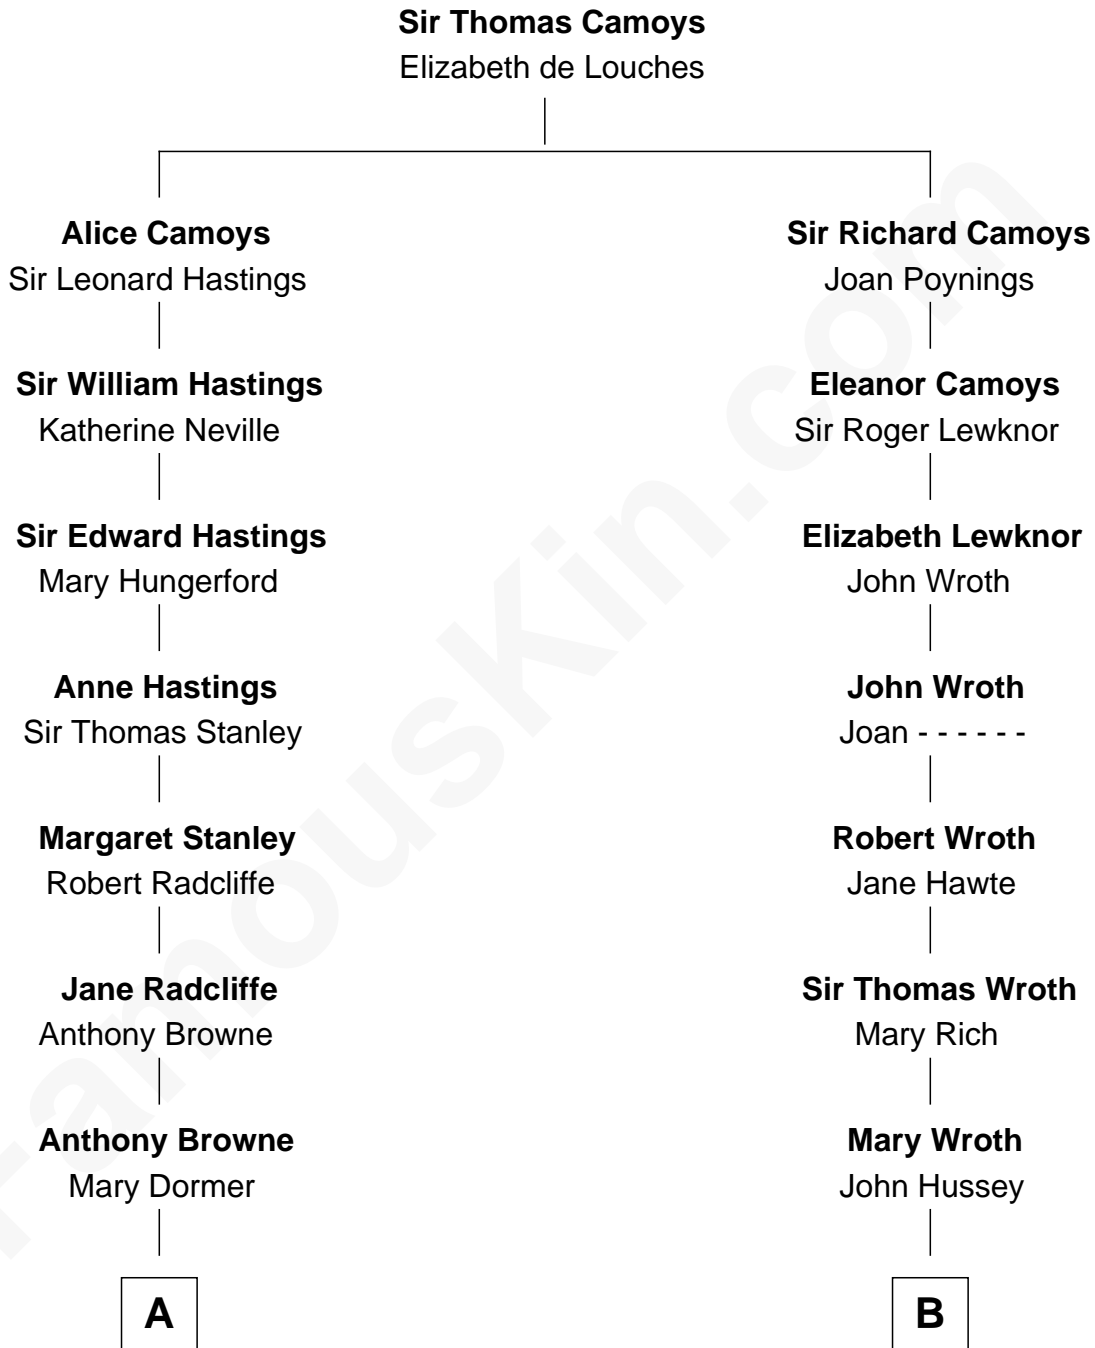

**FamousKin.com**  
**Relationship Chart of**  
**Franklin D. Roosevelt**  
*32nd U.S. President*

17th cousin 2 times removed of

**Paget Brewster**  
*TV Actress*

C

George Washington Wales Brewster

Joan Ryerson

Galen Brewster

Hathaway Tew

Paget Brewster

*TV Actress*

FamousKin.com