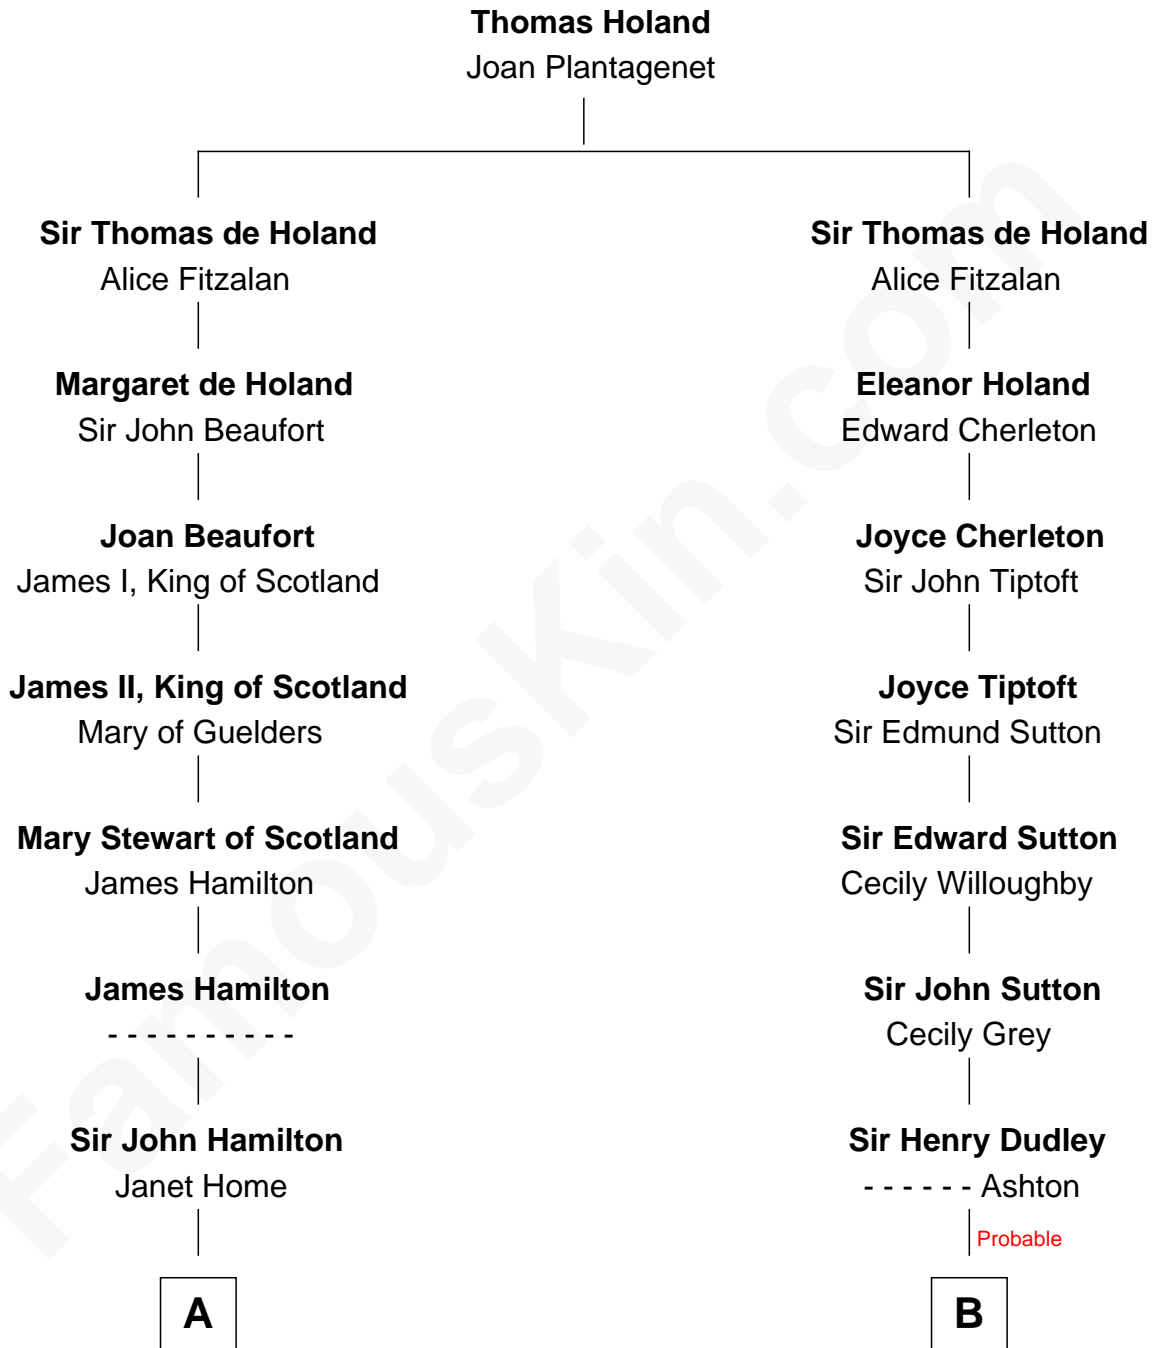

FamousKin.com
Relationship Chart of
Franklin D. Roosevelt
32nd U.S. President

20th cousin 1 time removed of

Paget Brewster
TV Actress

C

Anne Jean Robbins
Judge Joseph Lyman

Catharine Robbins Lyman
Warren Delano

Sara Delano
James Roosevelt

Franklin D. Roosevelt
32nd U.S. President

D

Mary Pringle Mitchell
Edward Larned Ryerson

Donald Mitchell Ryerson
Isabelle McGenniss

Joan Ryerson
George Washington Wales Brewster

Galen Brewster
Hathaway Tew