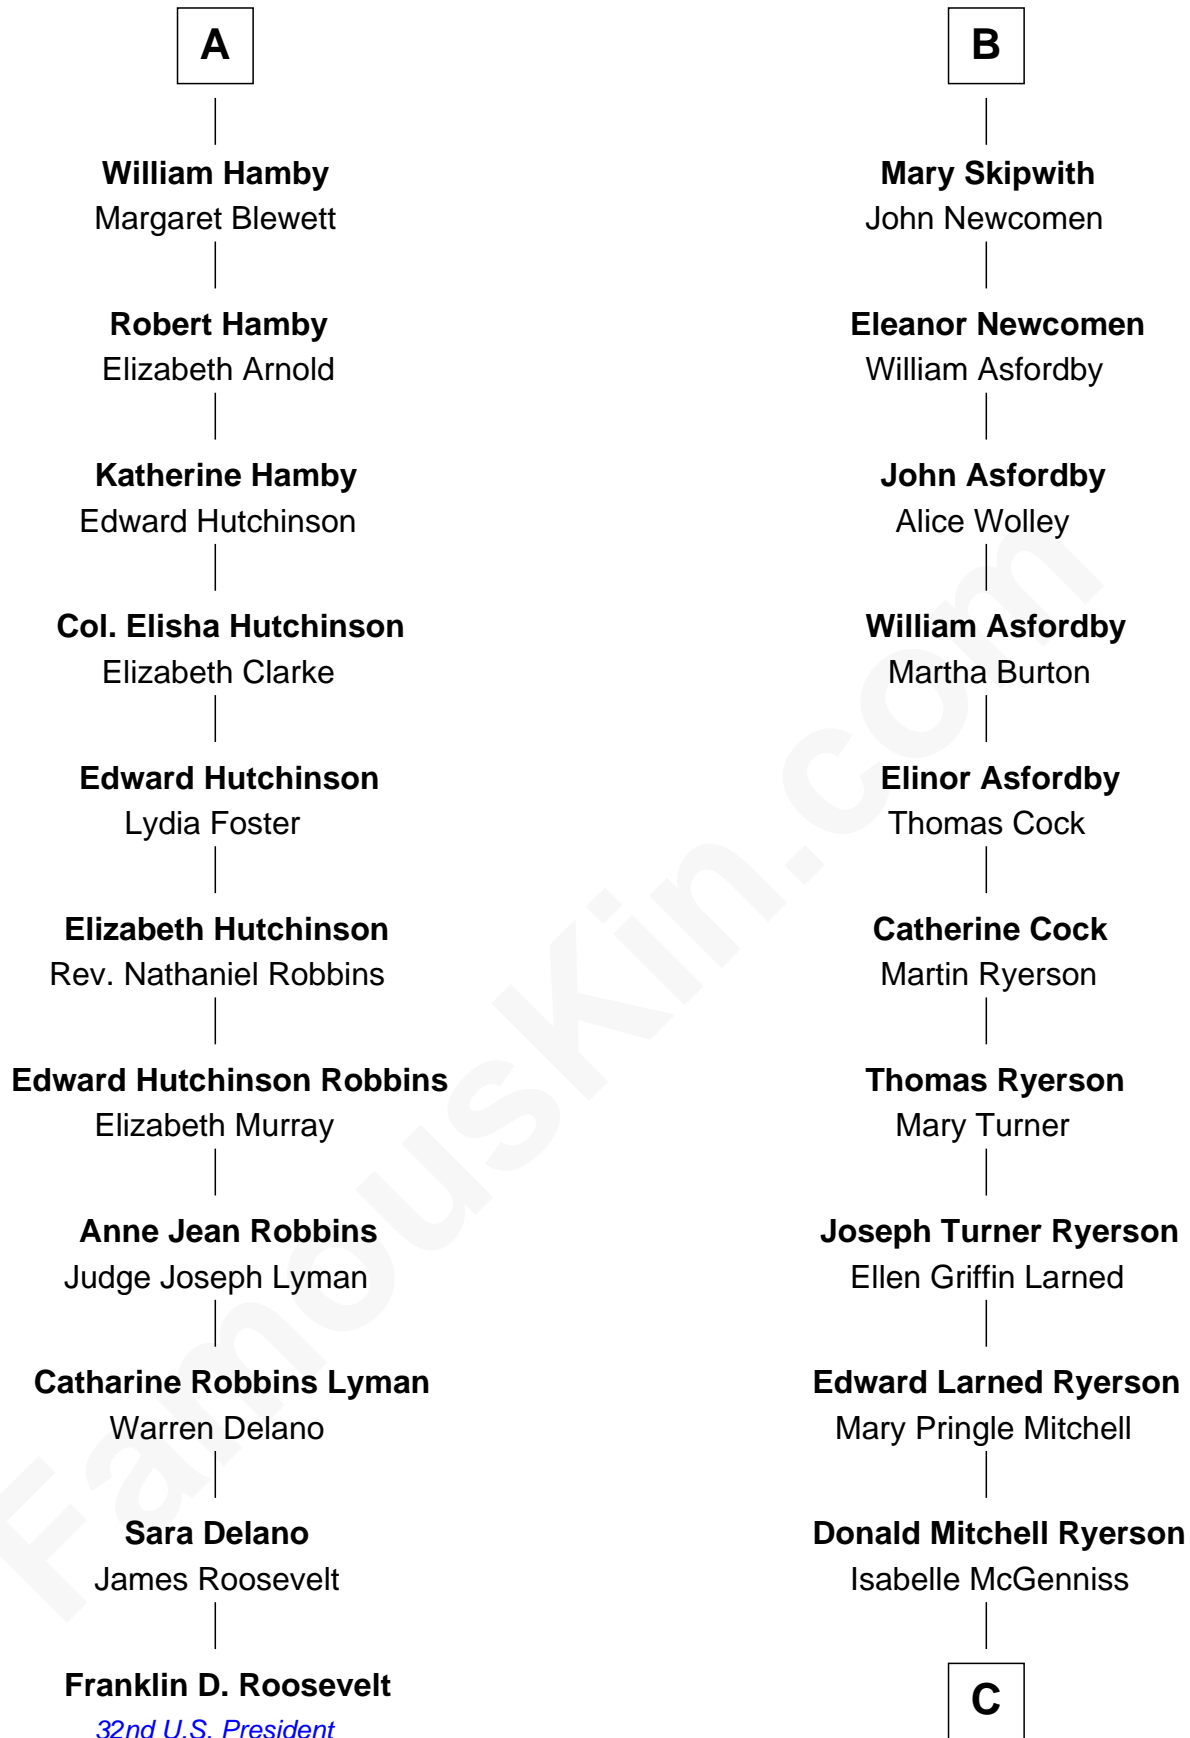

FamousKin.com
Relationship Chart of
Franklin D. Roosevelt
32nd U.S. President

17th cousin 2 times removed of

Paget Brewster
TV Actress

John de Welles
Maud de Roos

C

Joan Ryerson

George Washington Wales Brewster

Galen Brewster

Hathaway Tew

Paget Brewster

TV Actress

FamousKin.com