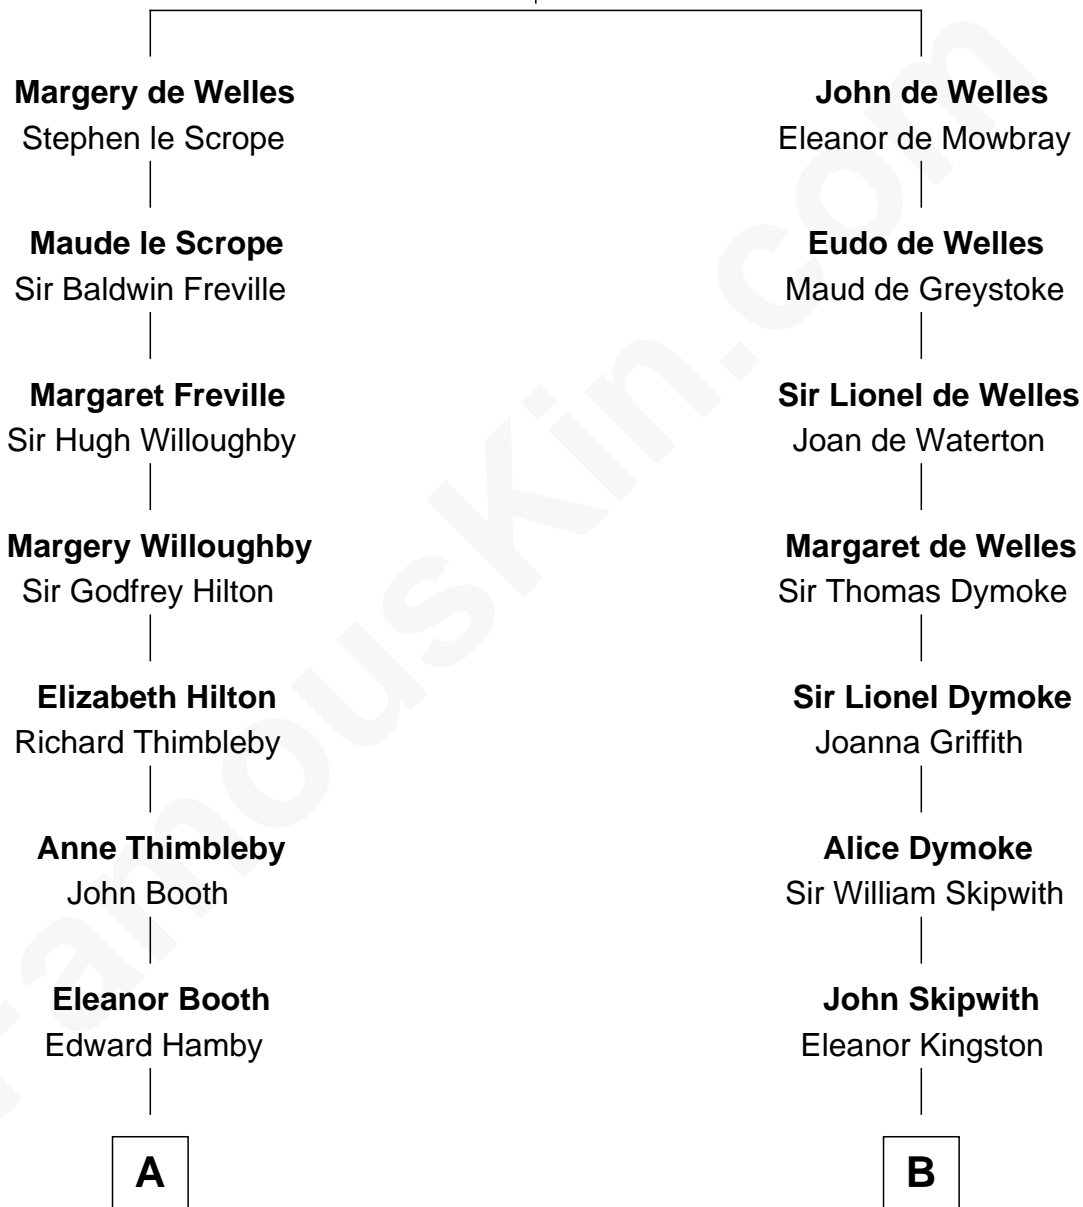

FamousKin.com
Relationship Chart of
Franklin D. Roosevelt
32nd U.S. President

17th cousin 2 times removed of

Paget Brewster
TV Actress

John de Welles
Maud de Roos

C

Joan Ryerson

George Washington Wales Brewster

Galen Brewster

Hathaway Tew

Paget Brewster

TV Actress

FamousKin.com