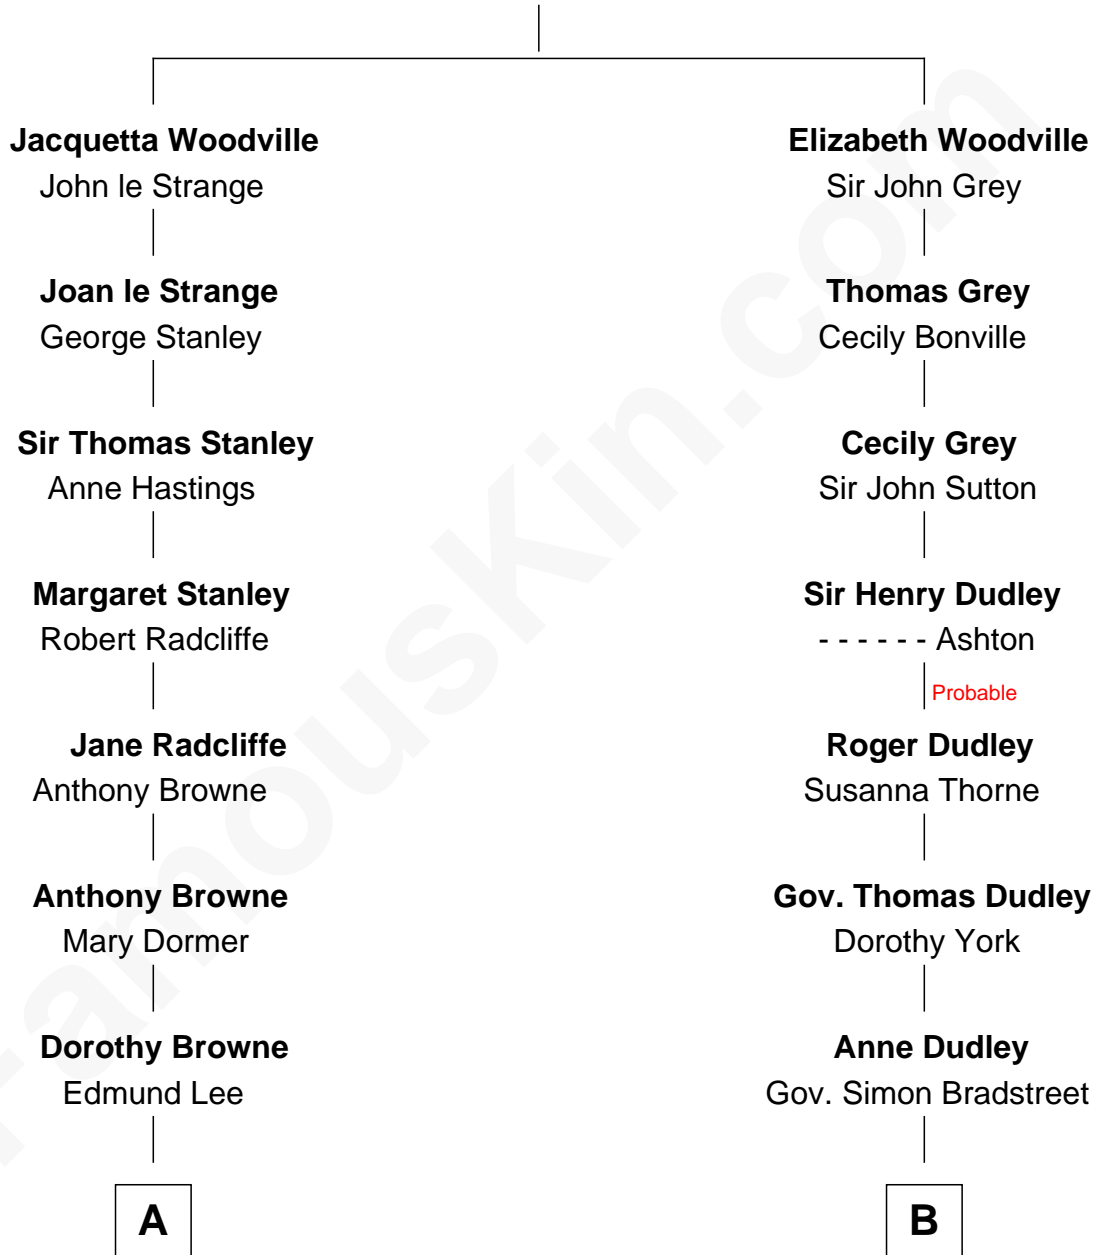

FamousKin.com
Relationship Chart of
Franklin D. Roosevelt
32nd U.S. President

15th cousin 1 time removed of
James Sherman
27th U.S. Vice-President

Sir Richard Woodville
 Jacquetta of Luxembourg

A

Dorothy Lee
Sir John Temple

Mary Temple
Robert Nelson

John Nelson
Elizabeth Tailer

Rebecca Nelson
Henry Lloyd

Margaret Lloyd
William Henry Smith

Rebecca Smith
John Aspinwall

John Aspinwall
Susan Howland

Mary Rebecca Aspinwall
Isaac Daniel Roosevelt