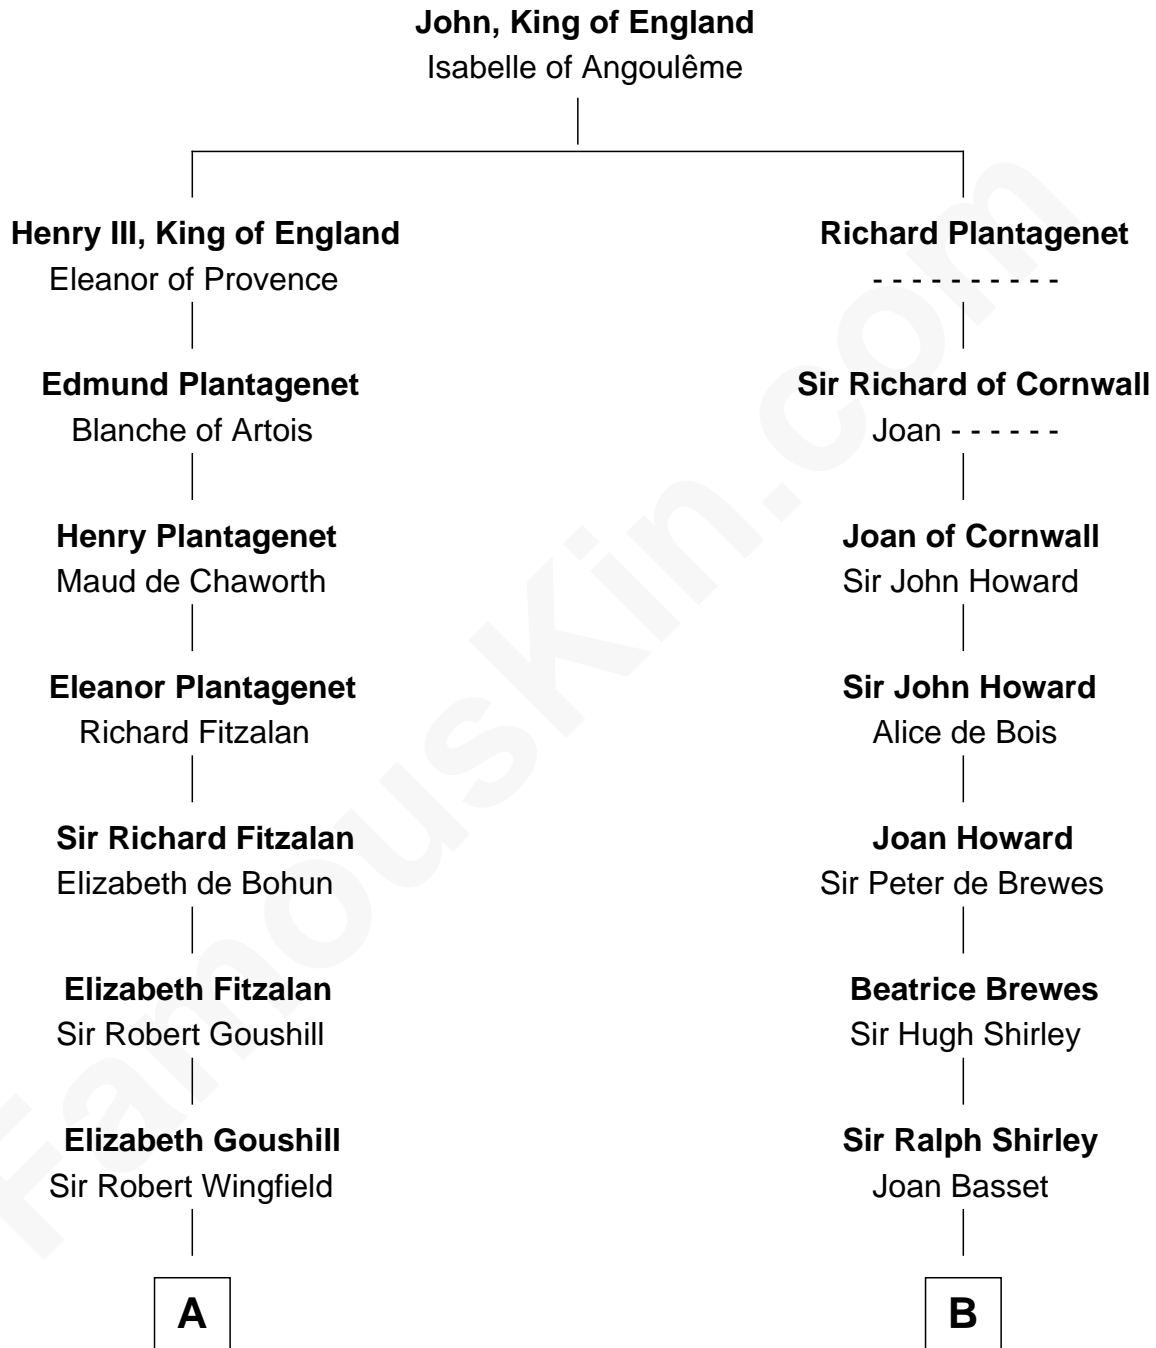

**FamousKin.com**  
**Relationship Chart of**  
**Franklin D. Roosevelt**  
*32nd U.S. President*

**20th cousin 1 time removed of**  
**James Sherman**  
*27th U.S. Vice-President*

**C**

**Joseph Church**

Deborah Perry

**Deborah P. Church**

Warren Delano

**Warren Delano**

Catharine Robbins Lyman

**Sara Delano**

James Roosevelt

**Franklin D. Roosevelt**