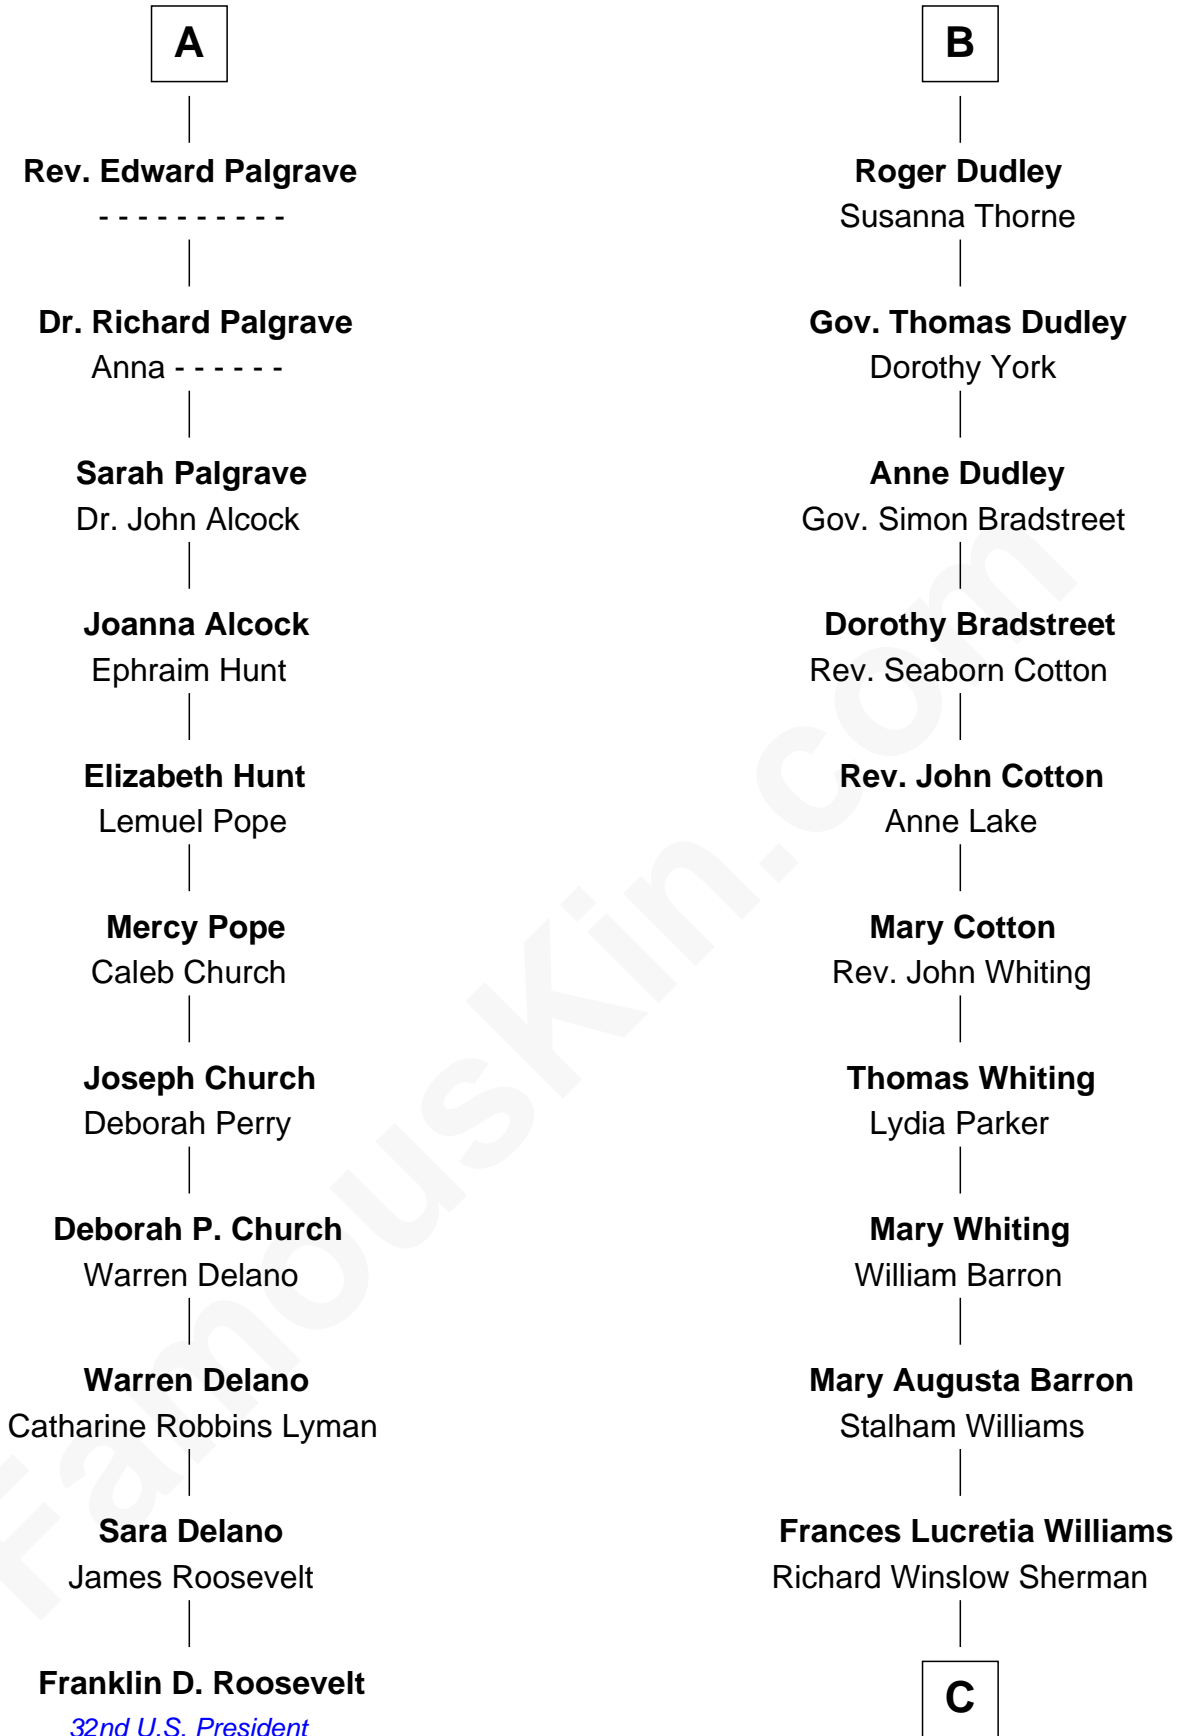

**FamousKin.com**  
**Relationship Chart of**  
**Franklin D. Roosevelt**  
*32nd U.S. President*

17th cousin 1 time removed of  
**James Sherman**  
*27th U.S. Vice-President*

C

**Mary Frances Sherman**  
Richard Updike Sherman

**James Sherman**  
*27th U.S. Vice-President*

FamousKin.com